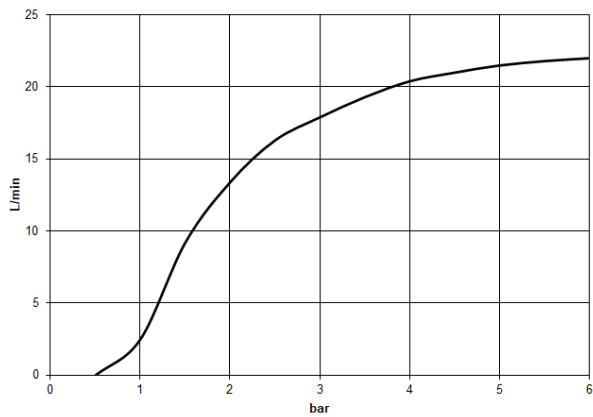

Rain shower with wall fixing 400 mm - Brushed Bronze

TARA

28 659 970

- 450mm projection
- rain shower Ø 400 mm
- PURE RAIN, max. flow rate 20 l/min (at 3 bar)
- Function from: 12 l/min
- rosette Ø 60 mm
- 1/2" connection
- with anti-scale system
- WRAS 1707033

Recommended miscellaneous

- Concealed wall elbow -** 35 085 970 90
- min. recess depth 90 mm
 - max. recess depth 163 mm

28 659 970

Flow rate chart

Certificates

LGA_29237.

LGA_29238.

WRAS_2212012.