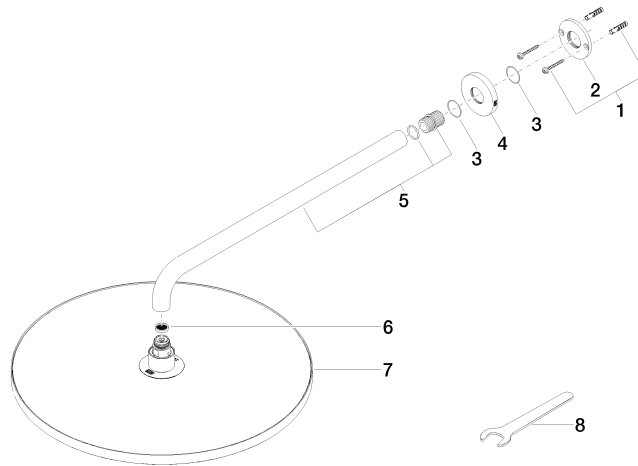

Rain shower with wall fixing 400 mm - Brushed Bronze

TARA

28 659 970

- 450mm projection
- rain shower Ø 400 mm
- PURE RAIN, max. flow rate 20 l/min (at 3 bar)
- Function from: 12 l/min
- rosette Ø 60 mm
- 1/2" connection
- with anti-scale system
- WRAS 1707033

Product change as of 1st April 2024: max. flow 20l/min

Fits: TARA, LISSÉ, VAIA, META

	Brushed Bronze	28 659 970-42
	Chrome	28 659 970-00
	Brushed Platinum	28 659 970-06
	Platinum	28 659 970-08
	Dark Chrome	28 659 970-19
	Light Gold	28 659 970-26
	Brushed Light Gold	28 659 970-27
	Brushed Durabronze (23kt Gold)	28 659 970-28
	Matte Black	28 659 970-33
	Brushed Champagne (22kt Gold)	28 659 970-46
	Champagne (22kt Gold)	28 659 970-47
	Brushed Chrome	28 659 970-93
	Brushed Dark Platinum	28 659 970-99

Recommended miscellaneous

- Concealed wall elbow -** 35 085 970 90
- min. recess depth 90 mm
 - max. recess depth 163 mm

28 659 970

Flow rate chart

Certificates

LGA_29237.

LGA_29238.

WRAS_2212012.

DVGW_DW-6517DN0118.

28 659 970

Spare parts list

No.	Item Number	Name	Quantity used	Delivery time
1	04 30 31 032 00 90	fixing set	1	2
2	09 17 20 120 90	holder	1	2
3	09 14 10 150 90	seal	2	2
4	09 27 97 015-42	rosette	1	60
5	90 11 03 070 00-42	pipe	1	30
6	09 23 01 075 90	insert	1	2
7	04 12 05 090 00-42	shower	1	60
8	90 30 09 069 00 90	key	1	2