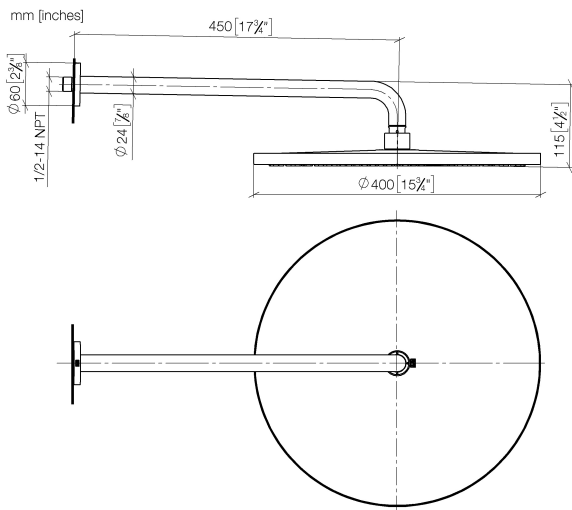

Rain shower with wall fixing 400 mm - Brushed Bronze

TARA

28 659 970

- 450mm projection
- rain shower Ø 400 mm
- PURE RAIN, max. flow rate 20 l/min (at 3 bar)
- Function from: 12 l/min
- rosette Ø 60 mm
- 1/2" connection
- with anti-scale system
- WRAS 1707033

Product change as of 1st April 2024: max. flow 20l/min

Fits: TARA, LISSÉ, VAIA, META

	Brushed Bronze	28 659 970-42
	Chrome	28 659 970-00
	Brushed Platinum	28 659 970-06
	Platinum	28 659 970-08
	Dark Chrome	28 659 970-19
	Light Gold	28 659 970-26
	Brushed Light Gold	28 659 970-27
	Brushed Durabronze (23kt Gold)	28 659 970-28
	Matte Black	28 659 970-33
	Brushed Champagne (22kt Gold)	28 659 970-46
	Champagne (22kt Gold)	28 659 970-47
	Brushed Chrome	28 659 970-93
	Brushed Dark Platinum	28 659 970-99

Recommended miscellaneous

- Concealed wall elbow -** 35 085 970 90
- min. recess depth 90 mm
 - max. recess depth 163 mm

28 659 970

Flow rate chart

Certificates

LGA_29237.

LGA_29238.

WRAS_2212012.

DVGW_DW-6517DN0118.

28 659 970

Spare parts list

No.	Item Number	Name	Quantity used	Delivery time
1	04 30 31 032 00 90	fixing set	1	2
2	09 17 20 120 90	holder	1	2
3	09 14 10 150 90	seal	2	2
4	09 27 97 015-42	rosette	1	60
5	90 11 03 070 00-42	pipe	1	30
6	09 23 01 075 90	insert	1	2
7	04 12 05 090 00-42	shower	1	60
8	90 30 09 069 00 90	key	1	2