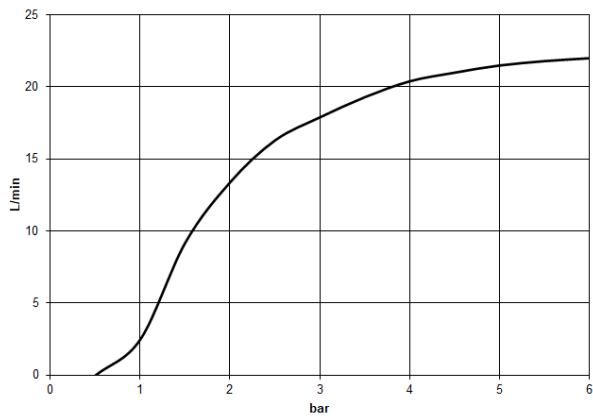

Rain shower with wall fixing 400 mm - Champagne (22kt Gold)

TARA

28 659 970

- 450mm projection
- rain shower Ø 400 mm
- PURE RAIN, max. flow rate 20 l/min (at 3 bar)
- Function from: 12 l/min
- rosette Ø 60 mm
- 1/2" connection
- with anti-scale system
- WRAS 1707033

Recommended miscellaneous

- Concealed wall elbow -** 35 085 970 90
- max. recess depth 163 mm
 - min. recess depth 90 mm

28 659 970

Flow rate chart

Certificates

LGA_29237.

LGA_29238.

WRAS_2212012.