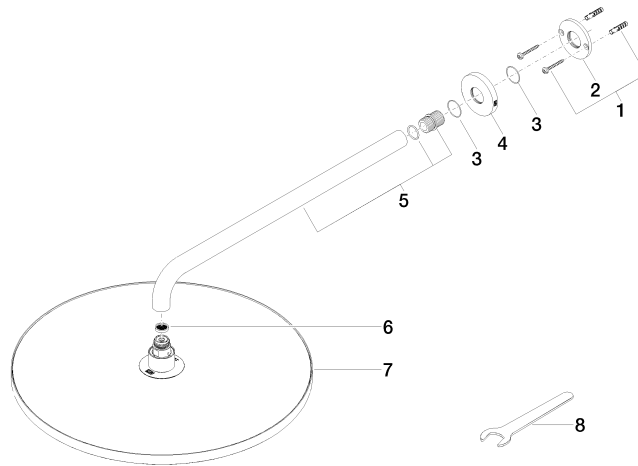

Rain shower with wall fixing 400 mm - Champagne (22kt Gold)

TARA

28 659 970

- 450mm projection
- rain shower Ø 400 mm
- PURE RAIN, max. flow rate 20 l/min (at 3 bar)
- Function from: 12 l/min
- rosette Ø 60 mm
- 1/2" connection
- with anti-scale system
- WRAS 1707033

Product change as of 1st April 2024: max. flow 20l/min

Fits: TARA, LISSÉ, VAIA, META

	Champagne (22kt Gold)	28 659 970-47
	Chrome	28 659 970-00
	Brushed Platinum	28 659 970-06
	Platinum	28 659 970-08
	Dark Chrome	28 659 970-19
	Light Gold	28 659 970-26
	Brushed Light Gold	28 659 970-27
	Brushed Durabronze (23kt Gold)	28 659 970-28
	Matte Black	28 659 970-33
	Brushed Bronze	28 659 970-42
	Brushed Champagne (22kt Gold)	28 659 970-46
	Brushed Chrome	28 659 970-93
	Brushed Dark Platinum	28 659 970-99

Recommended miscellaneous

- Concealed wall elbow -** 35 085 970 90
- max. recess depth 163 mm
 - min. recess depth 90 mm

28 659 970

Flow rate chart

Certificates

LGA_29237.

LGA_29238.

WRAS_2212012.

DVGW_DW-6517DN0118.

28 659 970

Spare parts list

No.	Item Number	Name	Quantity used	Delivery time
1	04 30 31 032 00 90	fixing set	1	2
2	09 17 20 120 90	holder	1	2
3	09 14 10 150 90	seal	2	2
4	09 27 97 015-47	rosette	1	30
5	90 11 03 070 00-47	pipe	1	30
6	09 23 01 075 90	insert	1	2
7	04 12 05 090 00-47	shower	1	30
8	90 30 09 069 00 90	key	1	2