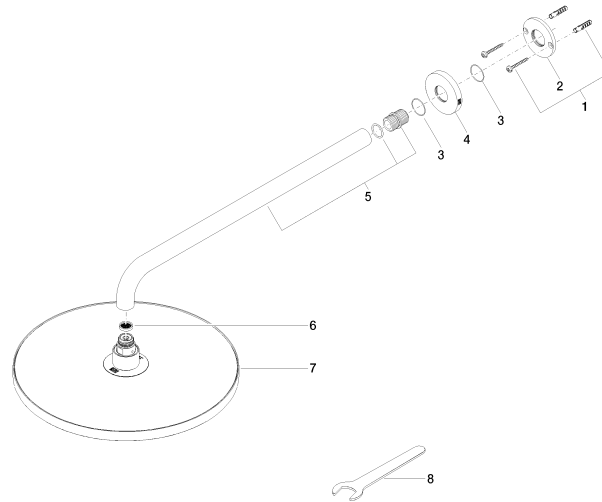

Rain shower with wall fixing FlowReduce 300 mm - Platinum

TARA

28 678 970

Fits: TARA, LISSÉ, VAIA, META

- 450mm projection
- rain shower Ø 300 mm
- PURE RAIN, max. flow rate 9 l/min (at 3 bar)
- Function from: 7 l/min
- rosette Ø 60 mm
- 1/2" connection
- with anti-scale system
- quick clearing
- WRAS
- This product can help a building meet the requirements of Green Building Rating Systems, e.g. LEED®, BREEAM®, DGNB

28 678 970

mm [inches]

Flow rate chart

Certificates

LGA_29235.

28 678 970

Parts for other finishes can be found here: [Chrome](#)

Spare parts list

No.	Item Number	Name	Quantity used	Delivery time
1	04 30 31 032 00 90	fixing set	1	2
2	09 17 20 120 90	holder	1	2
3	09 14 10 150 90	seal	2	2
4	09 27 97 015-08	rosette	1	40
5	90 11 03 070 00-08	pipe	1	40
6	09 23 01 075 90	insert	1	2
7	90 12 05 091 20-08	shower	1	40
8	90 30 09 069 00 90	key	1	2