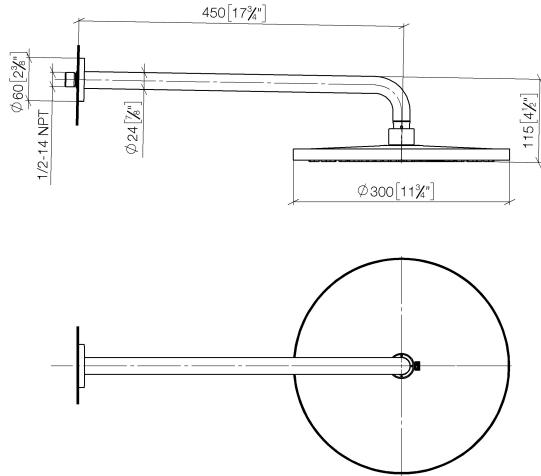

Rain shower with wall fixing FlowReduce 300 mm - Platinum

TARA

28 678 970

Fits: TARA, LISSÉ, VAIA, META

- 450mm projection
- rain shower Ø 300 mm
- PURE RAIN, max. flow rate 9 l/min (at 3 bar)
- Function from: 7 l/min
- rosette Ø 60 mm
- 1/2" connection
- with anti-scale system
- quick clearing
- WRAS
- This product can help a building meet the requirements of Green Building Rating Systems, e.g. LEED®, BREEAM®, DGNB

	Platinum	28 678 970-08
	Chrome	28 678 970-00
	Brushed Platinum	28 678 970-06
	Dark Chrome	28 678 970-19
	Light Gold	28 678 970-26
	Brushed Light Gold	28 678 970-27
	Brushed Durabronze (23kt Gold)	28 678 970-28
	Matte Black	28 678 970-33
	Brushed Bronze	28 678 970-42
	Brushed Champagne (22kt Gold)	28 678 970-46
	Champagne (22kt Gold)	28 678 970-47
	Brushed Chrome	28 678 970-93
	Brushed Dark Platinum	28 678 970-99

28 678 970

mm [inches]

Flow rate chart

Certificates

LGA_29235.

28 678 970

Parts for other finishes can be found here: [Chrome](#)

Spare parts list

No.	Item Number	Name	Quantity used	Delivery time
1	04 30 31 032 00 90	fixing set	1	2
2	09 17 20 120 90	holder	1	2
3	09 14 10 150 90	seal	2	2
4	09 27 97 015-08	rosette	1	40
5	90 11 03 070 00-08	pipe	1	40
6	09 23 01 075 90	insert	1	2
7	90 12 05 091 20-08	shower	1	40
8	90 30 09 069 00 90	key	1	2