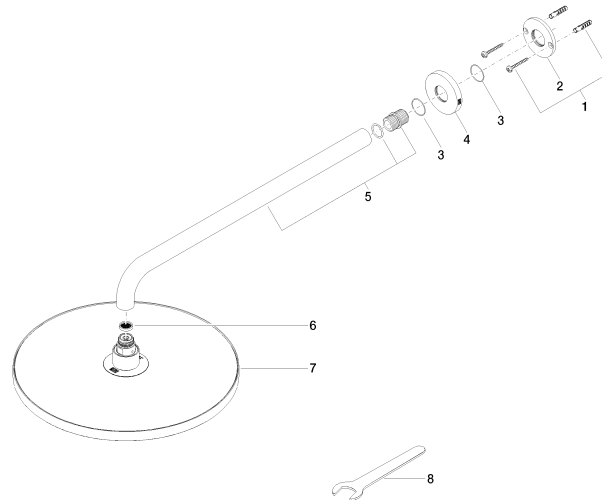

28 678 970

Fits: TARA, LISSÉ, VAIA, META

- 450mm projection
- rain shower Ø 300 mm
- PURE RAIN, max. flow rate 9 l/min (at 3 bar)
- Function from: 7 l/min
- rosette Ø 60 mm
- 1/2" connection
- with anti-scale system
- quick clearing
- WRAS
- This product can help a building meet the requirements of Green Building Rating Systems, e.g. LEED®, BREEAM®, DGNB

28 678 970

mm [inches]

Flow rate chart

Certificates

LGA_29235.

28 678 970

Parts for other finishes can be found here: [Chrome](#)

Spare parts list

No.	Item Number	Name	Quantity used	Delivery time
1	04 30 31 032 00 90	fixing set	1	2
2	09 17 20 120 90	holder	1	2
3	09 14 10 150 90	seal	2	2
4	09 27 97 015-19	rosette	1	20
5	90 11 03 070 00-19	pipe	1	20
6	09 23 01 075 90	insert	1	2
7	90 12 05 091 20-19	shower	1	20
8	90 30 09 069 00 90	key	1	2