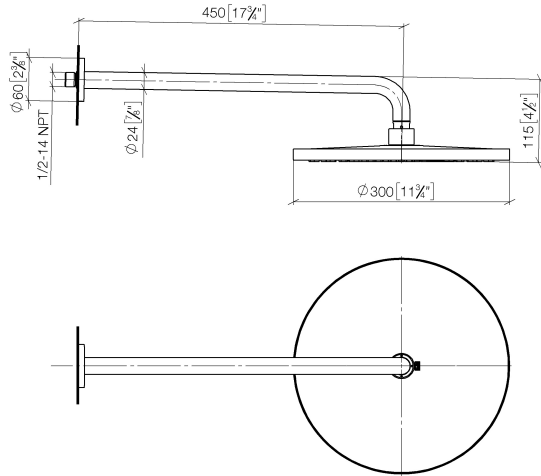

28 678 970

Fits: TARA, LISSÉ, VAIA, META

- 450mm projection
- rain shower Ø 300 mm
- PURE RAIN, max. flow rate 9 l/min (at 3 bar)
- Function from: 7 l/min
- rosette Ø 60 mm
- 1/2" connection
- with anti-scale system
- quick clearing
- WRAS
- This product can help a building meet the requirements of Green Building Rating Systems, e.g. LEED®, BREEAM®, DGNB

	Brushed Light Gold	28 678 970-27
	Chrome	28 678 970-00
	Brushed Platinum	28 678 970-06
	Platinum	28 678 970-08
	Dark Chrome	28 678 970-19
	Light Gold	28 678 970-26
	Brushed Durabronze (23kt Gold)	28 678 970-28
	Matte Black	28 678 970-33
	Brushed Bronze	28 678 970-42
	Brushed Champagne (22kt Gold)	28 678 970-46
	Champagne (22kt Gold)	28 678 970-47
	Brushed Chrome	28 678 970-93
	Brushed Dark Platinum	28 678 970-99

28 678 970

mm [inches]

Flow rate chart

Certificates

LGA_29235.

28 678 970

Parts for other
finishes can be found
here: [Chrome](#)