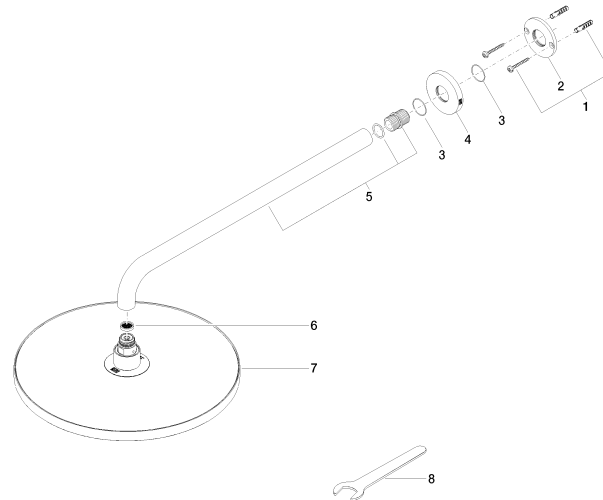

Rain shower with wall fixing FlowReduce 300 mm - Brushed Durabronze (23kt Gold)

TARA

28 678 970

- 450mm projection
- rain shower Ø 300 mm
- PURE RAIN, max. flow rate 9 l/min (at 3 bar)
- Function from: 7 l/min
- rosette Ø 60 mm
- 1/2" connection
- with anti-scale system
- quick clearing
- WRAS
- This product can help a building meet the requirements of Green Building Rating Systems, e.g. LEED®, BREEAM®, DGNB

Fits: TARA, LISSÉ, VAIA, META

	Brushed Durabronze (23kt Gold)	28 678 970-28
	Chrome	28 678 970-00
	Brushed Platinum	28 678 970-06
	Platinum	28 678 970-08
	Dark Chrome	28 678 970-19
	Light Gold	28 678 970-26
	Brushed Light Gold	28 678 970-27
	Matte Black	28 678 970-33
	Brushed Bronze	28 678 970-42
	Brushed Champagne (22kt Gold)	28 678 970-46
	Champagne (22kt Gold)	28 678 970-47
	Brushed Chrome	28 678 970-93
	Brushed Dark Platinum	28 678 970-99

28 678 970
mm [inches]

Flow rate chart

Certificates

LGA_29235.

28 678 970
Parts for other
finishes can be found
here: Chrome

Spare parts list

No.	Item Number	Name	Quantity used	Delivery time
1	04 30 31 032 00 90	fixing set	1	2
2	09 17 20 120 90	holder	1	2
3	09 14 10 150 90	seal	2	2
4	09 27 97 015-28	rosette	1	20
5	90 11 03 070 00-28	pipe	1	20
6	09 23 01 075 90	insert	1	2
7	90 12 05 091 20-28	shower	1	20
8	90 30 09 069 00 90	key	1	2