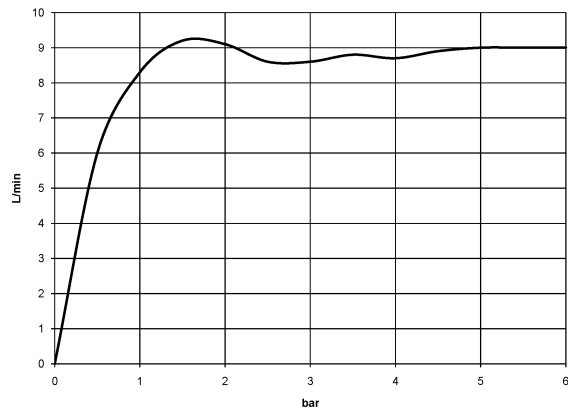

Rain shower with wall fixing FlowReduce 300 mm - Brushed Durabronze (23kt Gold)

TARA

28 678 970

- 450mm projection
- rain shower Ø 300 mm
- PURE RAIN, max. flow rate 9 l/min (at 3 bar)
- Function from: 7 l/min
- rosette Ø 60 mm
- 1/2" connection
- with anti-scale system
- quick clearing
- WRAS
- This product can help a building meet the requirements of Green Building Rating Systems, e.g. LEED®, BREEAM®, DGNB

Fits: TARA, LISSÉ, VAIA, META

	Brushed Durabronze (23kt Gold)	28 678 970-28
	Chrome	28 678 970-00
	Brushed Platinum	28 678 970-06
	Platinum	28 678 970-08
	Dark Chrome	28 678 970-19
	Light Gold	28 678 970-26
	Brushed Light Gold	28 678 970-27
	Matte Black	28 678 970-33
	Brushed Bronze	28 678 970-42
	Brushed Champagne (22kt Gold)	28 678 970-46
	Champagne (22kt Gold)	28 678 970-47
	Brushed Chrome	28 678 970-93
	Brushed Dark Platinum	28 678 970-99

28 678 970
mm [inches]

Flow rate chart

Certificates

LGA_29235.

28 678 970
Parts for other
finishes can be found
here: Chrome

Spare parts list

No.	Item Number	Name	Quantity used	Delivery time
1	04 30 31 032 00 90	fixing set	1	2
2	09 17 20 120 90	holder	1	2
3	09 14 10 150 90	seal	2	2
4	09 27 97 015-28	rosette	1	20
5	90 11 03 070 00-28	pipe	1	20
6	09 23 01 075 90	insert	1	2
7	90 12 05 091 20-28	shower	1	20
8	90 30 09 069 00 90	key	1	2