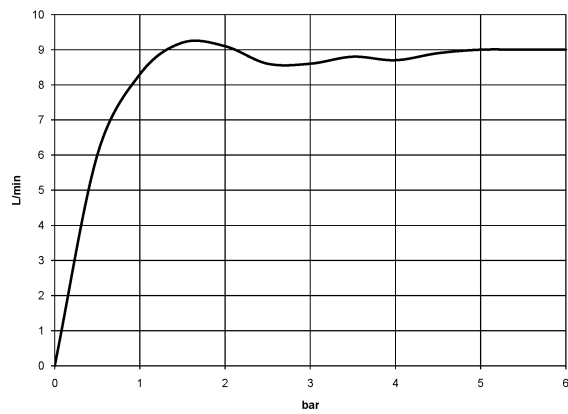

28 678 970

Fits: TARA, LISSÉ, VAIA, META

- 450mm projection
- rain shower Ø 300 mm
- PURE RAIN, max. flow rate 9 l/min (at 3 bar)
- Function from: 7 l/min
- rosette Ø 60 mm
- 1/2" connection
- with anti-scale system
- quick clearing
- WRAS
- This product can help a building meet the requirements of Green Building Rating Systems, e.g. LEED®, BREEAM®, DGNB

	Matte Black	28 678 970-33
	Chrome	28 678 970-00
	Brushed Platinum	28 678 970-06
	Platinum	28 678 970-08
	Dark Chrome	28 678 970-19
	Light Gold	28 678 970-26
	Brushed Light Gold	28 678 970-27
	Brushed Durabronze (23kt Gold)	28 678 970-28
	Brushed Bronze	28 678 970-42
	Brushed Champagne (22kt Gold)	28 678 970-46
	Champagne (22kt Gold)	28 678 970-47
	Brushed Chrome	28 678 970-93
	Brushed Dark Platinum	28 678 970-99

28 678 970

mm [inches]

Flow rate chart

Certificates

LGA_29235.

28 678 970

Parts for other finishes can be found here: [Chrome](#)

Spare parts list