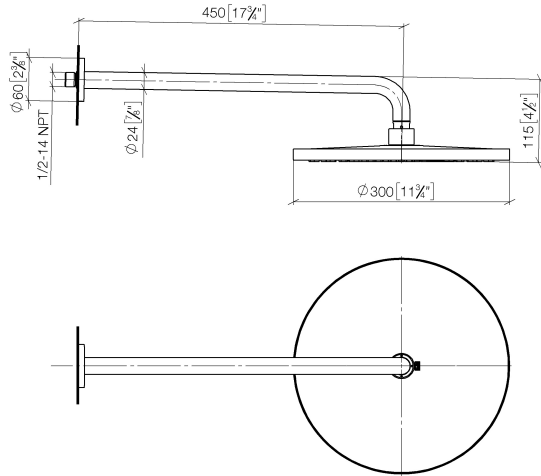

Rain shower with wall fixing FlowReduce 300 mm - Brushed Chrome

TARA

28 678 970

Fits: TARA, LISSÉ, VAIA, META

- 450mm projection
- rain shower Ø 300 mm
- PURE RAIN, max. flow rate 9 l/min (at 3 bar)
- Function from: 7 l/min
- rosette Ø 60 mm
- 1/2" connection
- with anti-scale system
- quick clearing
- WRAS
- This product can help a building meet the requirements of Green Building Rating Systems, e.g. LEED®, BREEAM®, DGNB

	Brushed Chrome	28 678 970-93
	Chrome	28 678 970-00
	Brushed Platinum	28 678 970-06
	Platinum	28 678 970-08
	Dark Chrome	28 678 970-19
	Light Gold	28 678 970-26
	Brushed Light Gold	28 678 970-27
	Brushed Durabronze (23kt Gold)	28 678 970-28
	Matte Black	28 678 970-33
	Brushed Bronze	28 678 970-42
	Brushed Champagne (22kt Gold)	28 678 970-46
	Champagne (22kt Gold)	28 678 970-47
	Brushed Dark Platinum	28 678 970-99

28 678 970

mm [inches]

Flow rate chart

Certificates

LGA_29235.

28 678 970

Parts for other finishes can be found here: [Chrome](#)

Spare parts list

No.	Item Number	Name	Quantity used	Delivery time
1	04 30 31 032 00 90	fixing set	1	2
2	09 17 20 120 90	holder	1	2
3	09 14 10 150 90	seal	2	2
4	09 27 97 015-93	rosette	1	20
5	90 11 03 070 00-93	pipe	1	20
6	09 23 01 075 90	insert	1	2
7	90 12 05 091 20-93	shower	1	20
8	90 30 09 069 00 90	key	1	2