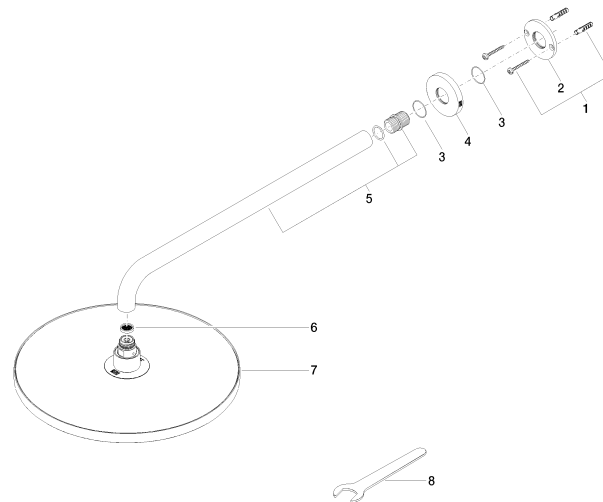

Rain shower with wall fixing FlowReduce 300 mm - Brushed Chrome

TARA

28 678 970

Fits: TARA, LISSÉ, VAIA, META

- 450mm projection
- rain shower Ø 300 mm
- PURE RAIN, max. flow rate 9 l/min (at 3 bar)
- Function from: 7 l/min
- rosette Ø 60 mm
- 1/2" connection
- with anti-scale system
- quick clearing
- WRAS
- This product can help a building meet the requirements of Green Building Rating Systems, e.g. LEED®, BREEAM®, DGNB

28 678 970

mm [inches]

Flow rate chart

Certificates

LGA_29235.

28 678 970

Parts for other finishes can be found here: [Chrome](#)

Spare parts list

No.	Item Number	Name	Quantity used	Delivery time
1	04 30 31 032 00 90	fixing set	1	2
2	09 17 20 120 90	holder	1	2
3	09 14 10 150 90	seal	2	2
4	09 27 97 015-93	rosette	1	20
5	90 11 03 070 00-93	pipe	1	20
6	09 23 01 075 90	insert	1	2
7	90 12 05 091 20-93	shower	1	20
8	90 30 09 069 00 90	key	1	2