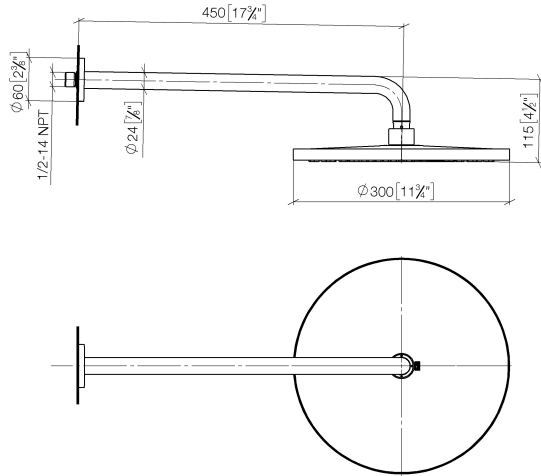

28 678 970

Fits: TARA, LISSÉ, VAIA, META

- 450mm projection
- rain shower Ø 300 mm
- PURE RAIN, max. flow rate 9 l/min (at 3 bar)
- Function from: 7 l/min
- rosette Ø 60 mm
- 1/2" connection
- with anti-scale system
- quick clearing
- WRAS
- This product can help a building meet the requirements of Green Building Rating Systems, e.g. LEED®, BREEAM®, DGNB

	Brushed Dark Platinum	28 678 970-99
	Chrome	28 678 970-00
	Brushed Platinum	28 678 970-06
	Platinum	28 678 970-08
	Dark Chrome	28 678 970-19
	Light Gold	28 678 970-26
	Brushed Light Gold	28 678 970-27
	Brushed Durabronze (23kt Gold)	28 678 970-28
	Matte Black	28 678 970-33
	Brushed Bronze	28 678 970-42
	Brushed Champagne (22kt Gold)	28 678 970-46
	Champagne (22kt Gold)	28 678 970-47
	Brushed Chrome	28 678 970-93

28 678 970

mm [inches]

Flow rate chart

Certificates

LGA_29235.

28 678 970

Parts for other finishes can be found here: [Chrome](#)

Spare parts list

No.	Item Number	Name	Quantity used	Delivery time
1	04 30 31 032 00 90	fixing set	1	2
2	09 17 20 120 90	holder	1	2
3	09 14 10 150 90	seal	2	2
4	09 27 97 015-99	rosette	1	30
5	90 11 03 070 00-99	pipe	1	30
6	09 23 01 075 90	insert	1	2
7	90 12 05 091 20-99	shower	1	30
8	90 30 09 069 00 90	key	1	2