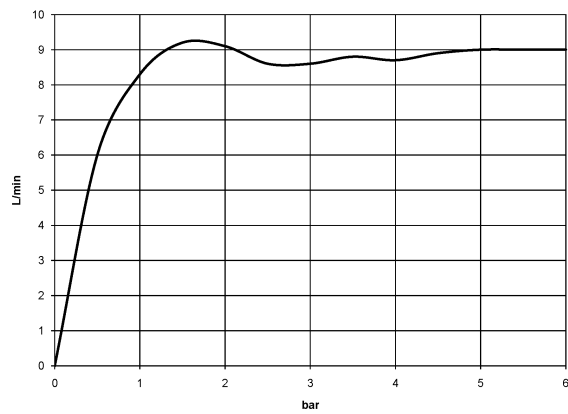

28 678 970

Fits: TARA, LISSÉ, VAIA, META

- 450mm projection
- rain shower Ø 300 mm
- PURE RAIN, max. flow rate 9 l/min (at 3 bar)
- Function from: 7 l/min
- rosette Ø 60 mm
- 1/2" connection
- with anti-scale system
- quick clearing
- WRAS
- This product can help a building meet the requirements of Green Building Rating Systems, e.g. LEED®, BREEAM®, DGNB

	Brushed Dark Platinum	28 678 970-99
	Chrome	28 678 970-00
	Brushed Platinum	28 678 970-06
	Platinum	28 678 970-08
	Dark Chrome	28 678 970-19
	Light Gold	28 678 970-26
	Brushed Light Gold	28 678 970-27
	Brushed Durabronze (23kt Gold)	28 678 970-28
	Matte Black	28 678 970-33
	Brushed Bronze	28 678 970-42
	Brushed Champagne (22kt Gold)	28 678 970-46
	Champagne (22kt Gold)	28 678 970-47
	Brushed Chrome	28 678 970-93

28 678 970

mm [inches]

Flow rate chart

Certificates

LGA_29235.

28 678 970

Parts for other finishes can be found here: [Chrome](#)

Spare parts list