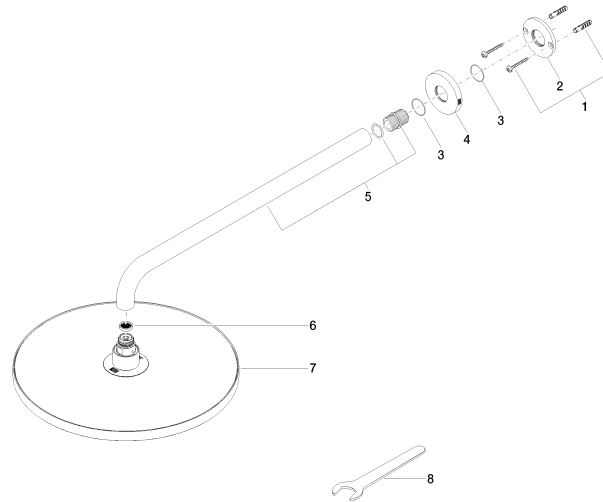

28 678 970

Fits: TARA, LISSÉ, VAIA, META

- 450mm projection
- rain shower Ø 300 mm
- PURE RAIN, max. flow rate 9 l/min (at 3 bar)
- Function from: 7 l/min
- rosette Ø 60 mm
- 1/2" connection
- with anti-scale system
- quick clearing
- WRAS
- This product can help a building meet the requirements of Green Building Rating Systems, e.g. LEED®, BREEAM®, DGNB

28 678 970

mm [inches]

Flow rate chart

Certificates

LGA_29235.

28 678 970

Parts for other finishes can be found here: [Chrome](#)

Spare parts list

No.	Item Number	Name	Quantity used	Delivery time
1	04 30 31 032 00 90	fixing set	1	2
2	09 17 20 120 90	holder	1	2
3	09 14 10 150 90	seal	2	2
4	09 27 97 015-99	rosette	1	30
5	90 11 03 070 00-99	pipe	1	30
6	09 23 01 075 90	insert	1	2
7	90 12 05 091 20-99	shower	1	30
8	90 30 09 069 00 90	key	1	2