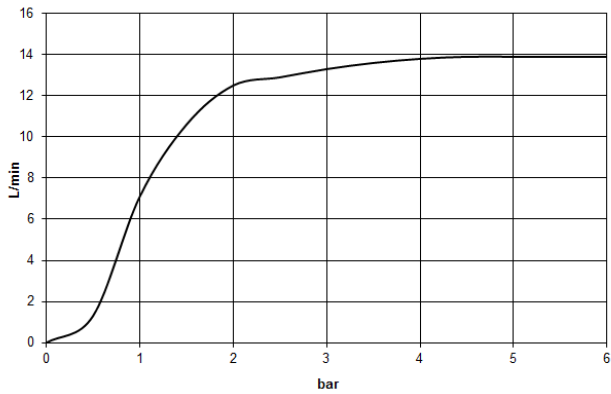

Rain shower with wall fixing 300 mm - Brushed Platinum

TARA

28 679 970

- 450mm projection
- rain shower Ø 300 mm
- PURE RAIN, max. flow rate 14 l/min (at 3 bar)
- Function from: 10 l/min
- rosette Ø 60 mm
- 1/2" connection
- with anti-scale system
- quick clearing
- WRAS 1707033

Recommended miscellaneous

- Concealed wall elbow -** 35 085 970 90
- max. recess depth 163 mm
 - min. recess depth 90 mm

28 679 970

mm [inches]

Flow rate chart

Certificates

WRAS_2212012.

DVGW_DW-
6517DN0118.