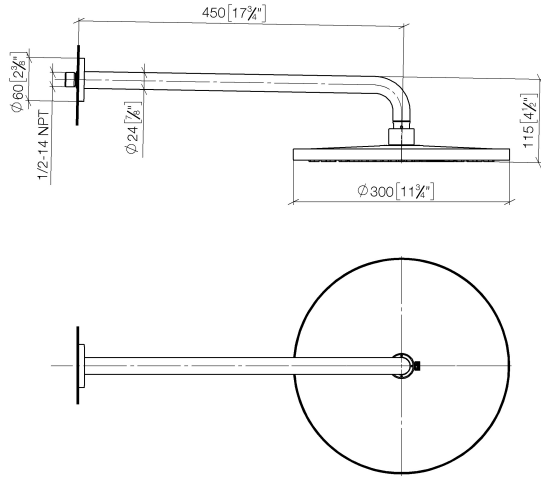

Rain shower with wall fixing 300 mm - Brushed Platinum

TARA

28 679 970

- 450mm projection
- rain shower Ø 300 mm
- PURE RAIN, max. flow rate 14 l/min (at 3 bar)
- Function from: 10 l/min
- rosette Ø 60 mm
- 1/2" connection
- with anti-scale system
- quick clearing
- WRAS 1707033

Fits: TARA, LISSÉ, VAIA, META

	Brushed Platinum	28 679 970-06
	Chrome	28 679 970-00
	Platinum	28 679 970-08
	Dark Chrome	28 679 970-19
	Light Gold	28 679 970-26
	Brushed Light Gold	28 679 970-27
	Brushed Durabrass (23kt Gold)	28 679 970-28
	Matte Black	28 679 970-33
	Brushed Bronze	28 679 970-42
	Brushed Champagne (22kt Gold)	28 679 970-46
	Champagne (22kt Gold)	28 679 970-47
	Brushed Chrome	28 679 970-93
	Brushed Dark Platinum	28 679 970-99

Recommended miscellaneous

- Concealed wall elbow -** 35 085 970 90
- max. recess depth 163 mm
 - min. recess depth 90 mm

28 679 970

mm [inches]

Flow rate chart

Certificates

WRAS_2212012.

DVGW_DW-
6517DN0118.

LGA_29235.

28 679 970

Spare parts list

No.	Item Number	Name	Quantity used	Delivery time
1	04 30 31 032 00 90	fixing set	1	2
2	09 17 20 120 90	holder	1	2
3	09 14 10 150 90	seal	2	2
4	09 27 97 015-06	rosette	1	10
5	90 11 03 070 00-06	pipe	1	10
6	09 23 01 075 90	insert	1	2
7	04 12 05 091 00-06	shower	1	10
8	90 30 09 069 00 90	key	1	2