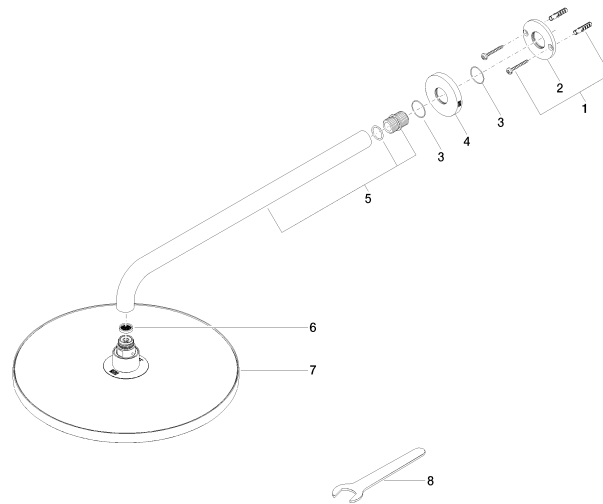

Rain shower with wall fixing 300 mm - Brushed Platinum

TARA

28 679 970

- 450mm projection
- rain shower Ø 300 mm
- PURE RAIN, max. flow rate 14 l/min (at 3 bar)
- Function from: 10 l/min
- rosette Ø 60 mm
- 1/2" connection
- with anti-scale system
- quick clearing
- WRAS 1707033

Fits: TARA, LISSÉ, VAIA, META

	Brushed Platinum	28 679 970-06
	Chrome	28 679 970-00
	Platinum	28 679 970-08
	Dark Chrome	28 679 970-19
	Light Gold	28 679 970-26
	Brushed Light Gold	28 679 970-27
	Brushed Durabrass (23kt Gold)	28 679 970-28
	Matte Black	28 679 970-33
	Brushed Bronze	28 679 970-42
	Brushed Champagne (22kt Gold)	28 679 970-46
	Champagne (22kt Gold)	28 679 970-47
	Brushed Chrome	28 679 970-93
	Brushed Dark Platinum	28 679 970-99

Recommended miscellaneous

- Concealed wall elbow -** 35 085 970 90
- max. recess depth 163 mm
 - min. recess depth 90 mm

28 679 970

mm [inches]

Flow rate chart

Certificates

WRAS_2212012.

DVGW_DW-
6517DN0118.

LGA_29235.

28 679 970

Spare parts list

No.	Item Number	Name	Quantity used	Delivery time
1	04 30 31 032 00 90	fixing set	1	2
2	09 17 20 120 90	holder	1	2
3	09 14 10 150 90	seal	2	2
4	09 27 97 015-06	rosette	1	10
5	90 11 03 070 00-06	pipe	1	10
6	09 23 01 075 90	insert	1	2
7	04 12 05 091 00-06	shower	1	10
8	90 30 09 069 00 90	key	1	2