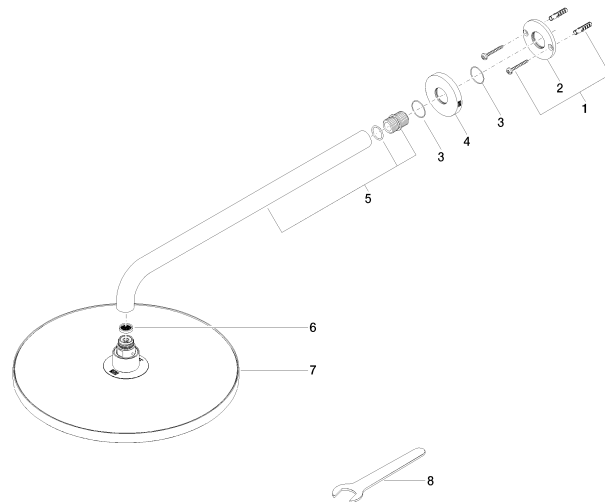

Rain shower with wall fixing 300 mm - Platinum

TARA

28 679 970

- 450mm projection
- rain shower Ø 300 mm
- PURE RAIN, max. flow rate 14 l/min (at 3 bar)
- Function from: 10 l/min
- rosette Ø 60 mm
- 1/2" connection
- with anti-scale system
- quick clearing
- WRAS 1707033

Fits: TARA, LISSÉ, VAIA, META

	Platinum	28 679 970-08
	Chrome	28 679 970-00
	Brushed Platinum	28 679 970-06
	Dark Chrome	28 679 970-19
	Light Gold	28 679 970-26
	Brushed Light Gold	28 679 970-27
	Brushed Durabrass (23kt Gold)	28 679 970-28
	Matte Black	28 679 970-33
	Brushed Bronze	28 679 970-42
	Brushed Champagne (22kt Gold)	28 679 970-46
	Champagne (22kt Gold)	28 679 970-47
	Brushed Chrome	28 679 970-93
	Brushed Dark Platinum	28 679 970-99

Recommended miscellaneous

- Concealed wall elbow -** 35 085 970 90
- max. recess depth 163 mm
 - min. recess depth 90 mm

28 679 970

mm [inches]

Flow rate chart

Certificates

WRAS_2212012.

DVGW_DW-
6517DN0118.

LGA_29235.

28 679 970

Spare parts list

No.	Item Number	Name	Quantity used	Delivery time
1	04 30 31 032 00 90	fixing set	1	2
2	09 17 20 120 90	holder	1	2
3	09 14 10 150 90	seal	2	2
4	09 27 97 015-08	rosette	1	40
5	90 11 03 070 00-08	pipe	1	40
6	09 23 01 075 90	insert	1	2
7	04 12 05 091 00-08	shower	1	40
8	90 30 09 069 00 90	key	1	2