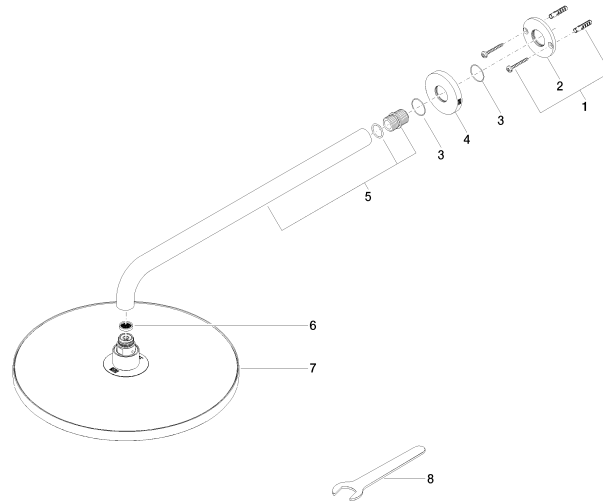

Rain shower with wall fixing 300 mm - Light Gold

TARA

28 679 970

- 450mm projection
- rain shower Ø 300 mm
- PURE RAIN, max. flow rate 14 l/min (at 3 bar)
- Function from: 10 l/min
- rosette Ø 60 mm
- 1/2" connection
- with anti-scale system
- quick clearing
- WRAS

Fits: TARA, LISSÉ, VAIA, META

	Light Gold	28 679 970-26
	Chrome	28 679 970-00
	Brushed Platinum	28 679 970-06
	Platinum	28 679 970-08
	Dark Chrome	28 679 970-19
	Brushed Light Gold	28 679 970-27
	Brushed Durabrass (23kt Gold)	28 679 970-28
	Matte Black	28 679 970-33
	Brushed Bronze	28 679 970-42
	Brushed Champagne (22kt Gold)	28 679 970-46
	Champagne (22kt Gold)	28 679 970-47
	Brushed Chrome	28 679 970-93
	Brushed Dark Platinum	28 679 970-99

Recommended miscellaneous

- Concealed wall elbow -** 35 085 970 90
- min. recess depth 90 mm
 - max. recess depth 163 mm

28 679 970

mm [inches]

Flow rate chart

Certificates

WRAS_2212012.

DVGW_DW-
6517DN0118.

LGA_29235.

28 679 970

Spare parts list

No.	Item Number	Name	Quantity used	Delivery time
1	04 30 31 032 00 90	fixing set	1	2
2	09 17 20 120 90	holder	1	2
3	09 14 10 150 90	seal	2	2
4	09 27 97 015-26	rosette	1	60
5	90 11 03 070 00-26	pipe	1	30
6	09 23 01 075 90	insert	1	2
7	04 12 05 091 00-26	shower	1	60
8	90 30 09 069 00 90	key	1	2