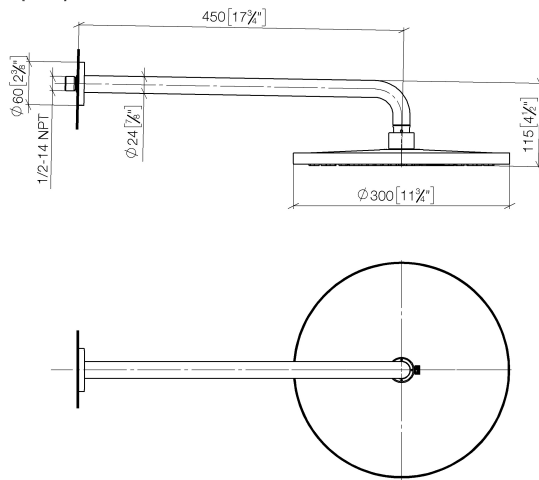

Rain shower with wall fixing 300 mm - Light Gold

TARA

28 679 970

- 450mm projection
- rain shower Ø 300 mm
- PURE RAIN, max. flow rate 14 l/min (at 3 bar)
- Function from: 10 l/min
- rosette Ø 60 mm
- 1/2" connection
- with anti-scale system
- quick clearing
- WRAS

Fits: TARA, LISSÉ, VAIA, META

	Light Gold	28 679 970-26
	Chrome	28 679 970-00
	Brushed Platinum	28 679 970-06
	Platinum	28 679 970-08
	Dark Chrome	28 679 970-19
	Brushed Light Gold	28 679 970-27
	Brushed Durabrass (23kt Gold)	28 679 970-28
	Matte Black	28 679 970-33
	Brushed Bronze	28 679 970-42
	Brushed Champagne (22kt Gold)	28 679 970-46
	Champagne (22kt Gold)	28 679 970-47
	Brushed Chrome	28 679 970-93
	Brushed Dark Platinum	28 679 970-99

Recommended miscellaneous

- Concealed wall elbow -** 35 085 970 90
- min. recess depth 90 mm
 - max. recess depth 163 mm

28 679 970

mm [inches]

Flow rate chart

Certificates

WRAS_2212012.

DVGW_DW-
6517DN0118.

LGA_29235.

28 679 970

Spare parts list

No.	Item Number	Name	Quantity used	Delivery time
1	04 30 31 032 00 90	fixing set	1	2
2	09 17 20 120 90	holder	1	2
3	09 14 10 150 90	seal	2	2
4	09 27 97 015-26	rosette	1	60
5	90 11 03 070 00-26	pipe	1	30
6	09 23 01 075 90	insert	1	2
7	04 12 05 091 00-26	shower	1	60
8	90 30 09 069 00 90	key	1	2