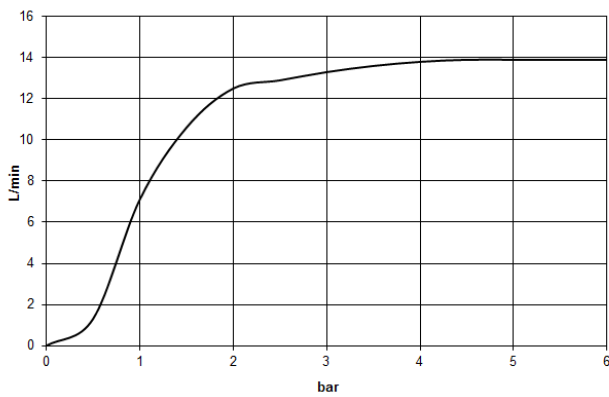

Rain shower with wall fixing 300 mm - Light Gold

TARA

28 679 970

- 450mm projection
- rain shower Ø 300 mm
- PURE RAIN, max. flow rate 14 l/min (at 3 bar)
- Function from: 10 l/min
- rosette Ø 60 mm
- 1/2" connection
- with anti-scale system
- quick clearing
- WRAS

Recommended miscellaneous

- Concealed wall elbow -** 35 085 970 90
- min. recess depth 90 mm
 - max. recess depth 163 mm

28 679 970

mm [inches]

Flow rate chart

Certificates

WRAS_2212012.

DVGW_DW-
6517DN0118.