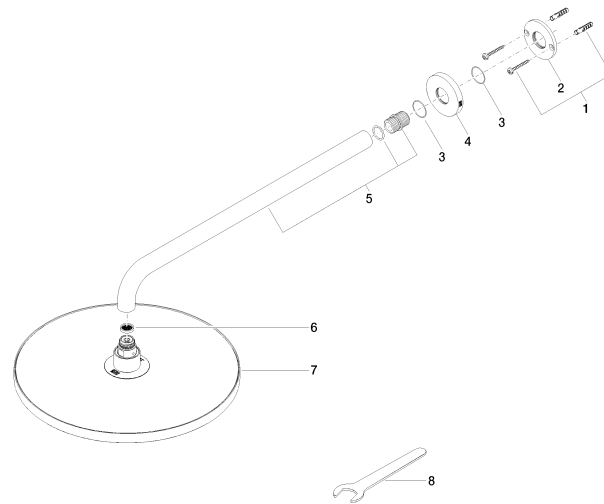

Rain shower with wall fixing 300 mm - Brushed Durabronze (23kt Gold)

TARA

28 679 970

- 450mm projection
- rain shower Ø 300 mm
- PURE RAIN, max. flow rate 14 l/min (at 3 bar)
- Function from: 10 l/min
- rosette Ø 60 mm
- 1/2" connection
- with anti-scale system
- quick clearing
- WRAS 1707033

Fits: TARA, LISSÉ, VAIA, META

	Brushed Durabronze (23kt Gold)	28 679 970-28
	Chrome	28 679 970-00
	Brushed Platinum	28 679 970-06
	Platinum	28 679 970-08
	Dark Chrome	28 679 970-19
	Light Gold	28 679 970-26
	Brushed Light Gold	28 679 970-27
	Matte Black	28 679 970-33
	Brushed Bronze	28 679 970-42
	Brushed Champagne (22kt Gold)	28 679 970-46
	Champagne (22kt Gold)	28 679 970-47
	Brushed Chrome	28 679 970-93
	Brushed Dark Platinum	28 679 970-99

Recommended miscellaneous

Concealed wall elbow -

- max. recess depth 163 mm
- min. recess depth 90 mm

35 085 970 90

28 679 970

mm [inches]

Flow rate chart

Certificates

WRAS_2212012. DVGW_DW- LGA_29235.
6517DN0118.

28 679 970

Spare parts list

No.	Item Number	Name	Quantity used	Delivery time
1	04 30 31 032 00 90	fixing set	1	2
2	09 17 20 120 90	holder	1	2
3	09 14 10 150 90	seal	2	2
4	09 27 97 015-28	rosette	1	20
5	90 11 03 070 00-28	pipe	1	20
6	09 23 01 075 90	insert	1	2
7	04 12 05 091 00-28	shower	1	20
8	90 30 09 069 00 90	key	1	2