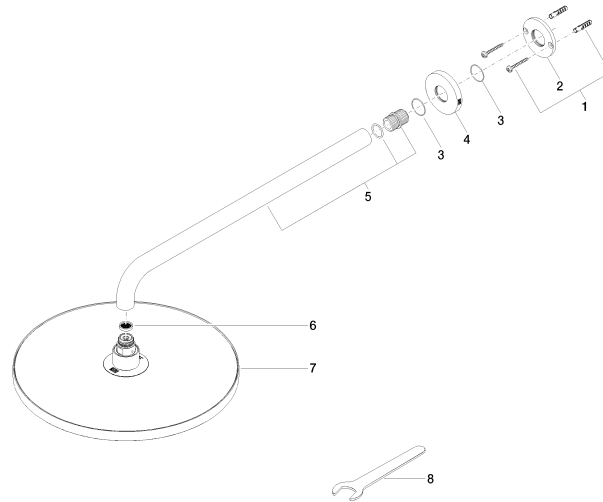

**Rain shower with wall fixing 300 mm - Brushed Bronze**

TARA

28 679 970

- 450mm projection
- rain shower Ø 300 mm
- PURE RAIN, max. flow rate 14 l/min (at 3 bar)
- Function from: 10 l/min
- rosette Ø 60 mm
- 1/2" connection
- with anti-scale system
- quick clearing
- WRAS 1707033

Fits: TARA, LISSÉ, VAIA, META

	Brushed Bronze	28 679 970-42
	Chrome	28 679 970-00
	Brushed Platinum	28 679 970-06
	Platinum	28 679 970-08
	Dark Chrome	28 679 970-19
	Light Gold	28 679 970-26
	Brushed Light Gold	28 679 970-27
	Brushed Durabronze (23kt Gold)	28 679 970-28
	Matte Black	28 679 970-33
	Brushed Champagne (22kt Gold)	28 679 970-46
	Champagne (22kt Gold)	28 679 970-47
	Brushed Chrome	28 679 970-93
	Brushed Dark Platinum	28 679 970-99

**Recommended miscellaneous**

- Concealed wall elbow -** 35 085 970 90
- min. recess depth 90 mm
  - max. recess depth 163 mm

28 679 970

mm [inches]

Flow rate chart

Certificates

WRAS\_2212012.

DVGW\_DW-  
6517DN0118.

### Spare parts list

No.	Item Number	Name	Quantity used	Delivery time
1	04 30 31 032 00 90	fixing set	1	2
2	09 17 20 120 90	holder	1	2
3	09 14 10 150 90	seal	2	2
4	09 27 97 015-42	rosette	1	60
5	90 11 03 070 00-42	pipe	1	30
6	09 23 01 075 90	insert	1	2
7	04 12 05 091 00-42	shower	1	60
8	90 30 09 069 00 90	key	1	2