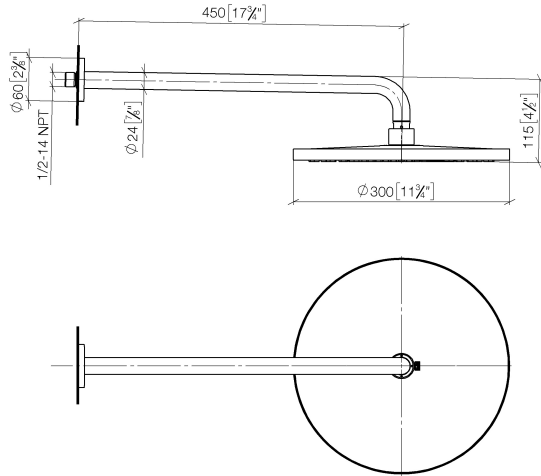

**Rain shower with wall fixing 300 mm - Brushed Bronze**

TARA

28 679 970

- 450mm projection
- rain shower Ø 300 mm
- PURE RAIN, max. flow rate 14 l/min (at 3 bar)
- Function from: 10 l/min
- rosette Ø 60 mm
- 1/2" connection
- with anti-scale system
- quick clearing
- WRAS 1707033

Fits: TARA, LISSÉ, VAIA, META

	Brushed Bronze	28 679 970-42
	Chrome	28 679 970-00
	Brushed Platinum	28 679 970-06
	Platinum	28 679 970-08
	Dark Chrome	28 679 970-19
	Light Gold	28 679 970-26
	Brushed Light Gold	28 679 970-27
	Brushed Durabronze (23kt Gold)	28 679 970-28
	Matte Black	28 679 970-33
	Brushed Champagne (22kt Gold)	28 679 970-46
	Champagne (22kt Gold)	28 679 970-47
	Brushed Chrome	28 679 970-93
	Brushed Dark Platinum	28 679 970-99

**Recommended miscellaneous**

- Concealed wall elbow -** 35 085 970 90
- min. recess depth 90 mm
  - max. recess depth 163 mm

28 679 970

mm [inches]

Flow rate chart

Certificates

WRAS\_2212012.

DVGW\_DW-  
6517DN0118.

### Spare parts list

No.	Item Number	Name	Quantity used	Delivery time
1	04 30 31 032 00 90	fixing set	1	2
2	09 17 20 120 90	holder	1	2
3	09 14 10 150 90	seal	2	2
4	09 27 97 015-42	rosette	1	60
5	90 11 03 070 00-42	pipe	1	30
6	09 23 01 075 90	insert	1	2
7	04 12 05 091 00-42	shower	1	60
8	90 30 09 069 00 90	key	1	2