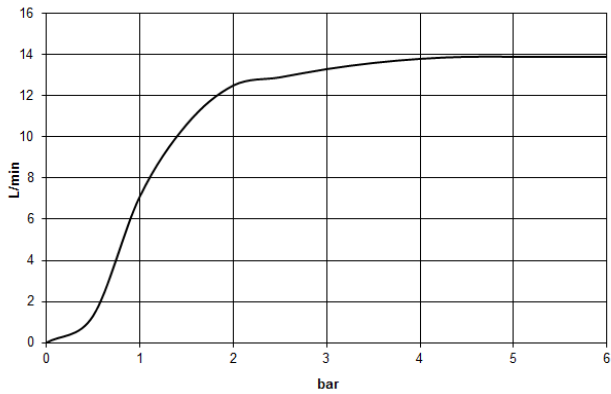

**Rain shower with wall fixing 300 mm - Brushed Bronze**

TARA

28 679 970

- 450mm projection
- rain shower Ø 300 mm
- PURE RAIN, max. flow rate 14 l/min (at 3 bar)
- Function from: 10 l/min
- rosette Ø 60 mm
- 1/2" connection
- with anti-scale system
- quick clearing
- WRAS 1707033

**Recommended miscellaneous**

- Concealed wall elbow -** 35 085 970 90
- min. recess depth 90 mm
  - max. recess depth 163 mm

28 679 970

mm [inches]

Flow rate chart

Certificates

WRAS\_2212012.

DVGW\_DW-  
6517DN0118.