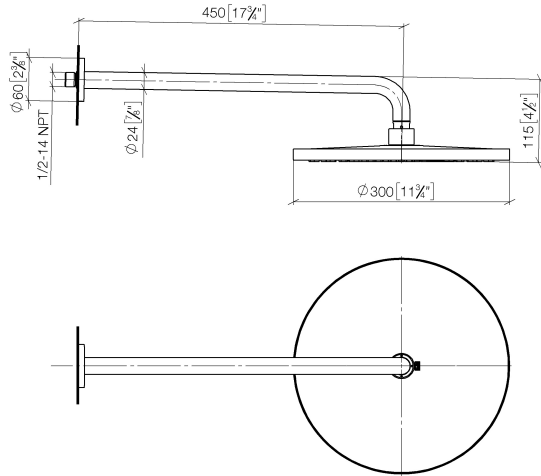

Rain shower with wall fixing 300 mm - Brushed Champagne (22kt Gold)

TARA

28 679 970

- 450mm projection
- rain shower Ø 300 mm
- PURE RAIN, max. flow rate 14 l/min (at 3 bar)
- Function from: 10 l/min
- rosette Ø 60 mm
- 1/2" connection
- with anti-scale system
- quick clearing
- WRAS 1707033

Fits: TARA, LISSÉ, VAIA, META

	Brushed Champagne (22kt Gold)	28 679 970-46
	Chrome	28 679 970-00
	Brushed Platinum	28 679 970-06
	Platinum	28 679 970-08
	Dark Chrome	28 679 970-19
	Light Gold	28 679 970-26
	Brushed Light Gold	28 679 970-27
	Brushed Durabrass (23kt Gold)	28 679 970-28
	Matte Black	28 679 970-33
	Brushed Bronze	28 679 970-42
	Champagne (22kt Gold)	28 679 970-47
	Brushed Chrome	28 679 970-93
	Brushed Dark Platinum	28 679 970-99

Recommended miscellaneous

- Concealed wall elbow -** 35 085 970 90
- max. recess depth 163 mm
 - min. recess depth 90 mm

28 679 970

mm [inches]

Flow rate chart

Certificates

WRAS_2212012.

DVGW_DW-
6517DN0118.

LGA_29235.

28 679 970

Spare parts list

No.	Item Number	Name	Quantity used	Delivery time
1	04 30 31 032 00 90	fixing set	1	2
2	09 17 20 120 90	holder	1	2
3	09 14 10 150 90	seal	2	2
4	09 27 97 015-46	rosette	1	30
5	90 11 03 070 00-46	pipe	1	30
6	09 23 01 075 90	insert	1	2
7	04 12 05 091 00-46	shower	1	30
8	90 30 09 069 00 90	key	1	2