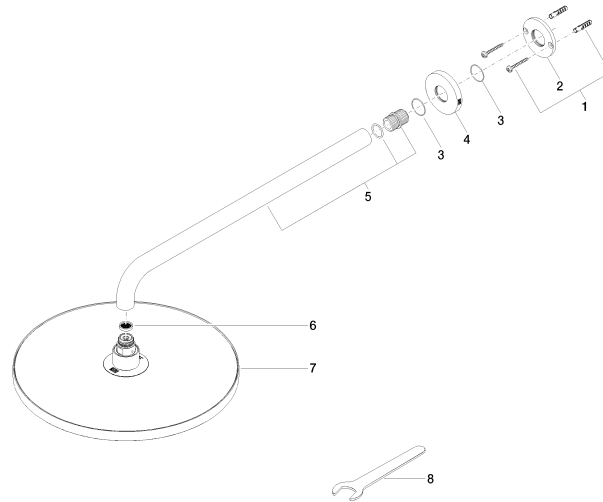

Rain shower with wall fixing 300 mm - Brushed Champagne (22kt Gold)

TARA

28 679 970

- 450mm projection
- rain shower Ø 300 mm
- PURE RAIN, max. flow rate 14 l/min (at 3 bar)
- Function from: 10 l/min
- rosette Ø 60 mm
- 1/2" connection
- with anti-scale system
- quick clearing
- WRAS 1707033

Fits: TARA, LISSÉ, VAIA, META

	Brushed Champagne (22kt Gold)	28 679 970-46
	Chrome	28 679 970-00
	Brushed Platinum	28 679 970-06
	Platinum	28 679 970-08
	Dark Chrome	28 679 970-19
	Light Gold	28 679 970-26
	Brushed Light Gold	28 679 970-27
	Brushed Durabrass (23kt Gold)	28 679 970-28
	Matte Black	28 679 970-33
	Brushed Bronze	28 679 970-42
	Champagne (22kt Gold)	28 679 970-47
	Brushed Chrome	28 679 970-93
	Brushed Dark Platinum	28 679 970-99

Recommended miscellaneous

- Concealed wall elbow -** 35 085 970 90
- max. recess depth 163 mm
 - min. recess depth 90 mm

28 679 970

mm [inches]

Flow rate chart

Certificates

WRAS_2212012.

DVGW_DW-
6517DN0118.

LGA_29235.

28 679 970

Spare parts list

No.	Item Number	Name	Quantity used	Delivery time
1	04 30 31 032 00 90	fixing set	1	2
2	09 17 20 120 90	holder	1	2
3	09 14 10 150 90	seal	2	2
4	09 27 97 015-46	rosette	1	30
5	90 11 03 070 00-46	pipe	1	30
6	09 23 01 075 90	insert	1	2
7	04 12 05 091 00-46	shower	1	30
8	90 30 09 069 00 90	key	1	2