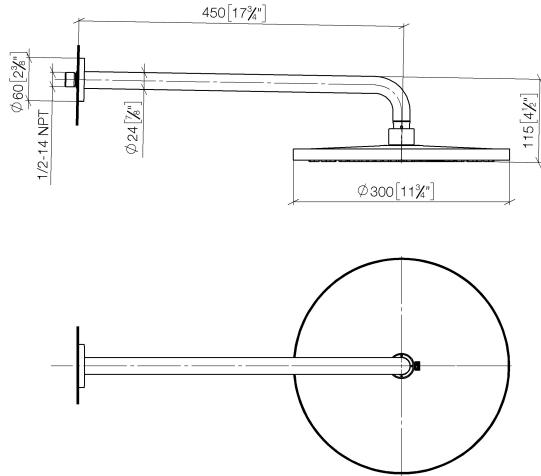

**Rain shower with wall fixing 300 mm - Champagne (22kt Gold)**

TARA

28 679 970

- 450mm projection
- rain shower Ø 300 mm
- PURE RAIN, max. flow rate 14 l/min (at 3 bar)
- Function from: 10 l/min
- rosette Ø 60 mm
- 1/2" connection
- with anti-scale system
- quick clearing
- WRAS 1707033

Fits: TARA, LISSÉ, VAIA, META

	Champagne (22kt Gold)	28 679 970-47
	Chrome	28 679 970-00
	Brushed Platinum	28 679 970-06
	Platinum	28 679 970-08
	Dark Chrome	28 679 970-19
	Light Gold	28 679 970-26
	Brushed Light Gold	28 679 970-27
	Brushed Durabronze (23kt Gold)	28 679 970-28
	Matte Black	28 679 970-33
	Brushed Bronze	28 679 970-42
	Brushed Champagne (22kt Gold)	28 679 970-46
	Brushed Chrome	28 679 970-93
	Brushed Dark Platinum	28 679 970-99

**Recommended miscellaneous**

- Concealed wall elbow -** 35 085 970 90
- max. recess depth 163 mm
  - min. recess depth 90 mm

28 679 970

mm [inches]

Flow rate chart

Certificates

WRAS\_2212012.

DVGW\_DW-  
6517DN0118.

### Spare parts list

No.	Item Number	Name	Quantity used	Delivery time
1	04 30 31 032 00 90	fixing set	1	2
2	09 17 20 120 90	holder	1	2
3	09 14 10 150 90	seal	2	2
4	09 27 97 015-47	rosette	1	30
5	90 11 03 070 00-47	pipe	1	30
6	09 23 01 075 90	insert	1	2
7	04 12 05 091 00-47	shower	1	30
8	90 30 09 069 00 90	key	1	2