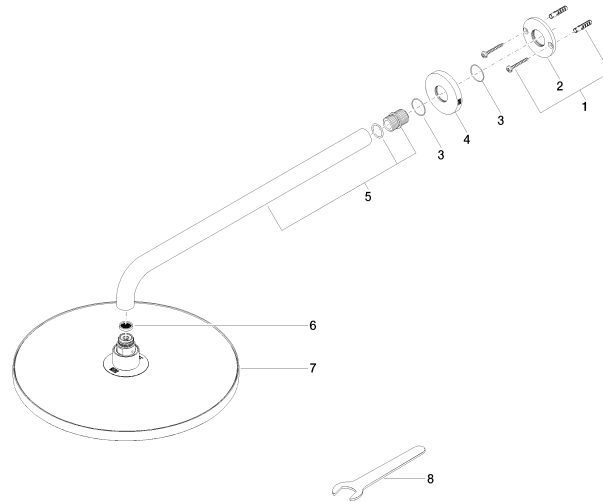

**Rain shower with wall fixing 300 mm - Champagne (22kt Gold)**

TARA

28 679 970

- 450mm projection
- rain shower Ø 300 mm
- PURE RAIN, max. flow rate 14 l/min (at 3 bar)
- Function from: 10 l/min
- rosette Ø 60 mm
- 1/2" connection
- with anti-scale system
- quick clearing
- WRAS 1707033

Fits: TARA, LISSÉ, VAIA, META

	Champagne (22kt Gold)	28 679 970-47
	Chrome	28 679 970-00
	Brushed Platinum	28 679 970-06
	Platinum	28 679 970-08
	Dark Chrome	28 679 970-19
	Light Gold	28 679 970-26
	Brushed Light Gold	28 679 970-27
	Brushed Durabronze (23kt Gold)	28 679 970-28
	Matte Black	28 679 970-33
	Brushed Bronze	28 679 970-42
	Brushed Champagne (22kt Gold)	28 679 970-46
	Brushed Chrome	28 679 970-93
	Brushed Dark Platinum	28 679 970-99

**Recommended miscellaneous**

- Concealed wall elbow -** 35 085 970 90
- max. recess depth 163 mm
  - min. recess depth 90 mm

28 679 970

mm [inches]

Flow rate chart

Certificates

WRAS\_2212012.

DVGW\_DW-  
6517DN0118.

### Spare parts list

No.	Item Number	Name	Quantity used	Delivery time
1	04 30 31 032 00 90	fixing set	1	2
2	09 17 20 120 90	holder	1	2
3	09 14 10 150 90	seal	2	2
4	09 27 97 015-47	rosette	1	30
5	90 11 03 070 00-47	pipe	1	30
6	09 23 01 075 90	insert	1	2
7	04 12 05 091 00-47	shower	1	30
8	90 30 09 069 00 90	key	1	2