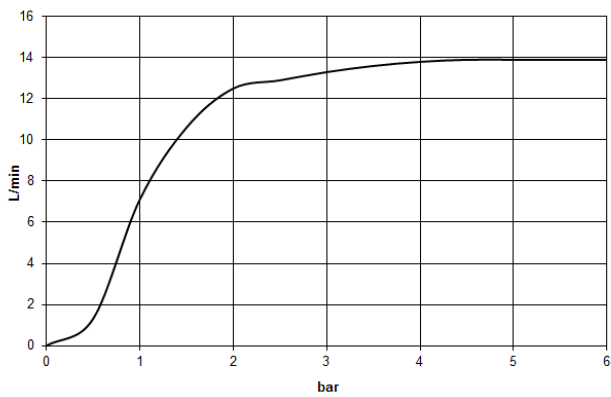

**Rain shower with wall fixing 300 mm - Champagne (22kt Gold)**

TARA

28 679 970

- 450mm projection
- rain shower Ø 300 mm
- PURE RAIN, max. flow rate 14 l/min (at 3 bar)
- Function from: 10 l/min
- rosette Ø 60 mm
- 1/2" connection
- with anti-scale system
- quick clearing
- WRAS 1707033

**Recommended miscellaneous**

- Concealed wall elbow -** 35 085 970 90
- max. recess depth 163 mm
  - min. recess depth 90 mm

28 679 970

mm [inches]

Flow rate chart

Certificates

WRAS\_2212012.

DVGW\_DW-  
6517DN0118.