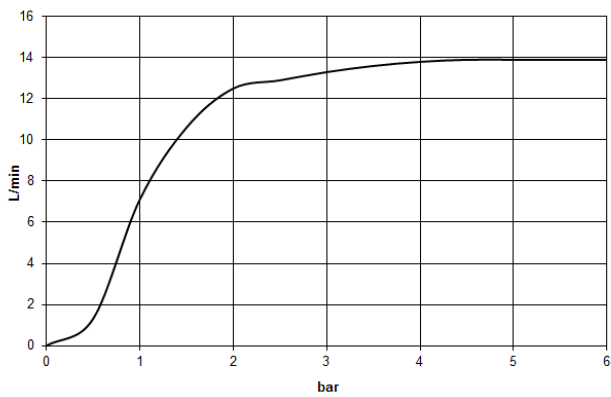

Rain shower with wall fixing 300 mm - Brushed Dark Platinum

TARA

28 679 970

- 450mm projection
- rain shower Ø 300 mm
- PURE RAIN, max. flow rate 14 l/min (at 3 bar)
- Function from: 10 l/min
- rosette Ø 60 mm
- 1/2" connection
- with anti-scale system
- quick clearing
- WRAS 1707033

Recommended miscellaneous

- Concealed wall elbow -** 35 085 970 90
- max. recess depth 163 mm
 - min. recess depth 90 mm

28 679 970

mm [inches]

Flow rate chart

Certificates

WRAS_2212012.

DVGW_DW-
6517DN0118.