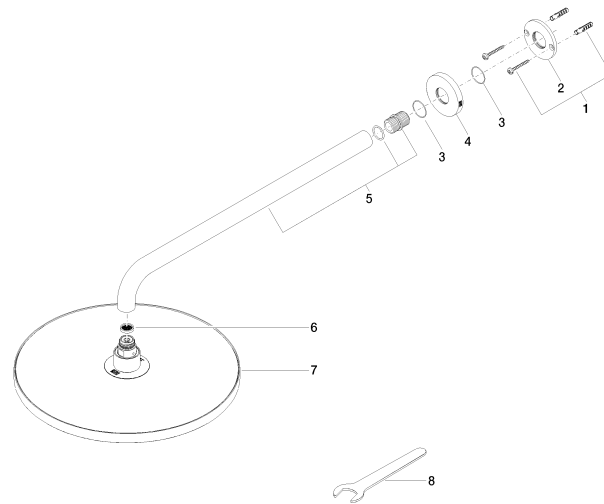

Rain shower with wall fixing 300 mm - Brushed Dark Platinum

TARA

28 679 970

- 450mm projection
- rain shower Ø 300 mm
- PURE RAIN, max. flow rate 14 l/min (at 3 bar)
- Function from: 10 l/min
- rosette Ø 60 mm
- 1/2" connection
- with anti-scale system
- quick clearing
- WRAS 1707033

Fits: TARA, LISSÉ, VAIA, META

	Brushed Dark Platinum	28 679 970-99
	Chrome	28 679 970-00
	Brushed Platinum	28 679 970-06
	Platinum	28 679 970-08
	Dark Chrome	28 679 970-19
	Light Gold	28 679 970-26
	Brushed Light Gold	28 679 970-27
	Brushed Durabronze (23kt Gold)	28 679 970-28
	Matte Black	28 679 970-33
	Brushed Bronze	28 679 970-42
	Brushed Champagne (22kt Gold)	28 679 970-46
	Champagne (22kt Gold)	28 679 970-47
	Brushed Chrome	28 679 970-93

Recommended miscellaneous

- Concealed wall elbow -** 35 085 970 90
- max. recess depth 163 mm
 - min. recess depth 90 mm

28 679 970

mm [inches]

Flow rate chart

Certificates

WRAS_2212012.

DVGW_DW-
6517DN0118.

LGA_29235.

28 679 970

Spare parts list

No.	Item Number	Name	Quantity used	Delivery time
1	04 30 31 032 00 90	fixing set	1	2
2	09 17 20 120 90	holder	1	2
3	09 14 10 150 90	seal	2	2
4	09 27 97 015-99	rosette	1	30
5	90 11 03 070 00-99	pipe	1	30
6	09 23 01 075 90	insert	1	2
7	04 12 05 091 00-99	shower	1	30
8	90 30 09 069 00 90	key	1	2