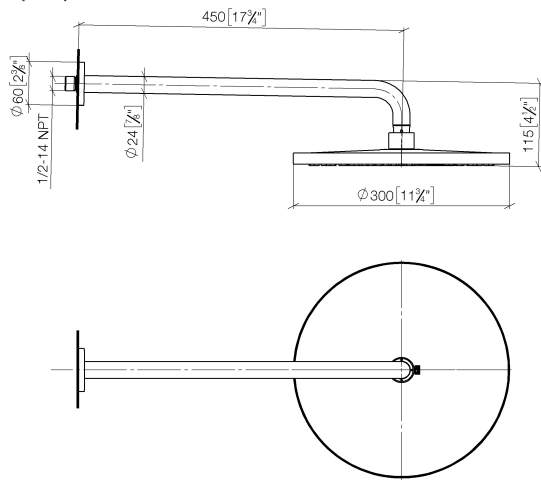

Rain shower with wall fixing 300 mm - Brushed Dark Platinum

TARA

28 679 970

- 450mm projection
- rain shower Ø 300 mm
- PURE RAIN, max. flow rate 14 l/min (at 3 bar)
- Function from: 10 l/min
- rosette Ø 60 mm
- 1/2" connection
- with anti-scale system
- quick clearing
- WRAS 1707033

Fits: TARA, LISSÉ, VAIA, META

	Brushed Dark Platinum	28 679 970-99
	Chrome	28 679 970-00
	Brushed Platinum	28 679 970-06
	Platinum	28 679 970-08
	Dark Chrome	28 679 970-19
	Light Gold	28 679 970-26
	Brushed Light Gold	28 679 970-27
	Brushed Durabronze (23kt Gold)	28 679 970-28
	Matte Black	28 679 970-33
	Brushed Bronze	28 679 970-42
	Brushed Champagne (22kt Gold)	28 679 970-46
	Champagne (22kt Gold)	28 679 970-47
	Brushed Chrome	28 679 970-93

Recommended miscellaneous

- Concealed wall elbow -** 35 085 970 90
- max. recess depth 163 mm
 - min. recess depth 90 mm

28 679 970

mm [inches]

Flow rate chart

Certificates

WRAS_2212012.

DVGW_DW-
6517DN0118.

LGA_29235.

28 679 970

Spare parts list

No.	Item Number	Name	Quantity used	Delivery time
1	04 30 31 032 00 90	fixing set	1	2
2	09 17 20 120 90	holder	1	2
3	09 14 10 150 90	seal	2	2
4	09 27 97 015-99	rosette	1	30
5	90 11 03 070 00-99	pipe	1	30
6	09 23 01 075 90	insert	1	2
7	04 12 05 091 00-99	shower	1	30
8	90 30 09 069 00 90	key	1	2