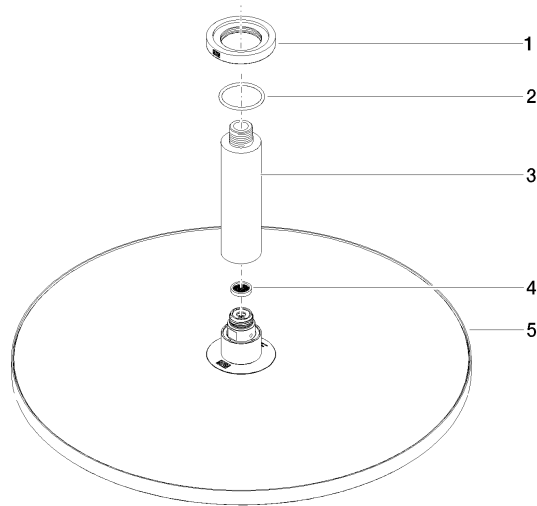

Rain shower with ceiling fixing 400 mm - Brushed Dark Platinum

TARA

28 699 970

Fits: TARA, LISSÉ, VAIA, META

- rain shower Ø 400 mm
- PURE RAIN, max. flow rate 20 l/min (at 3 bar)
- Max. flow rate 20 l/min (at 3 bar)
- Function from: 12 l/min
- rosette Ø 60 mm optional
- 1/2" connection
- with anti-scale system
- quick clearing
- WRAS 2212012

Product change as of 1st April 2024: max. flow 20l/min

	Brushed Dark Platinum	28 699 970-99
	Chrome	28 699 970-00
	Brushed Platinum	28 699 970-06
	Platinum	28 699 970-08
	Dark Chrome	28 699 970-19
	Light Gold	28 699 970-26
	Brushed Light Gold	28 699 970-27
	Brushed Durabronze (23kt Gold)	28 699 970-28
	Matte Black	28 699 970-33
	Brushed Bronze	28 699 970-42
	Brushed Champagne (22kt Gold)	28 699 970-46
	Champagne (22kt Gold)	28 699 970-47
	Brushed Chrome	28 699 970-93

Recommended miscellaneous

- Concealed wall elbow -** 35 085 970 90
- max. recess depth 163 mm
 - min. recess depth 90 mm

28 699 970

mm [inches]

Flow rate chart

Certificates

LGA_29238.

WRAS_2212012.

DVGW_DW-
6517DN0118.

28 699 970

Spare parts list

No.	Item Number	Name	Quantity used	Delivery time
1	09 27 22 040-99	rosette	1	30
2	09 14 10 141 90	seal	1	2
3	09 11 03 080-99	connection	1	30
4	09 23 01 075 90	insert	1	2
5	04 12 05 090 00-99	shower	1	30
6	90 30 09 069 00 90	key	1	2