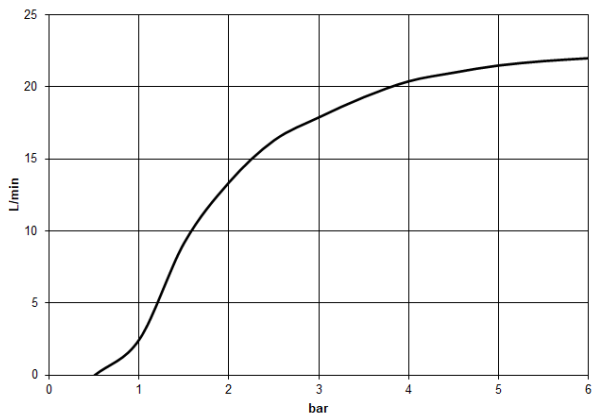

Rain shower with ceiling fixing 400 mm - Brushed Dark Platinum

TARA

28 699 970

Fits: TARA, LISSÉ, VAIA, META

- rain shower Ø 400 mm
- PURE RAIN, max. flow rate 20 l/min (at 3 bar)
- Max. flow rate 20 l/min (at 3 bar)
- Function from: 12 l/min
- rosette Ø 60 mm optional
- 1/2" connection
- with anti-scale system
- quick clearing
- WRAS 2212012

Recommended miscellaneous

- Concealed wall elbow -** 35 085 970 90
- max. recess depth 163 mm
 - min. recess depth 90 mm

28 699 970

mm [inches]

Flow rate chart

Certificates

LGA_29238.

WRAS_2212012.