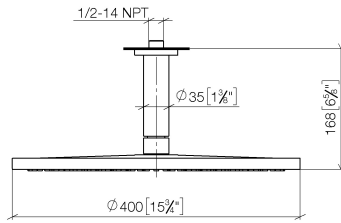

Rain shower with ceiling fixing 400 mm - Brushed Dark Platinum

TARA

28 699 970

Fits: TARA, LISSÉ, VAIA, META

- rain shower Ø 400 mm
- PURE RAIN, max. flow rate 20 l/min (at 3 bar)
- Max. flow rate 20 l/min (at 3 bar)
- Function from: 12 l/min
- rosette Ø 60 mm optional
- 1/2" connection
- with anti-scale system
- quick clearing
- WRAS 2212012

Product change as of 1st April 2024: max. flow 20l/min

	Brushed Dark Platinum	28 699 970-99
	Chrome	28 699 970-00
	Brushed Platinum	28 699 970-06
	Platinum	28 699 970-08
	Dark Chrome	28 699 970-19
	Light Gold	28 699 970-26
	Brushed Light Gold	28 699 970-27
	Brushed Durabronze (23kt Gold)	28 699 970-28
	Matte Black	28 699 970-33
	Brushed Bronze	28 699 970-42
	Brushed Champagne (22kt Gold)	28 699 970-46
	Champagne (22kt Gold)	28 699 970-47
	Brushed Chrome	28 699 970-93

Recommended miscellaneous

- Concealed wall elbow -** 35 085 970 90
- max. recess depth 163 mm
 - min. recess depth 90 mm

28 699 970

mm [inches]

Flow rate chart

Certificates

LGA_29238.

WRAS_2212012.

DVGW_DW-
6517DN0118.

28 699 970

Spare parts list

No.	Item Number	Name	Quantity used	Delivery time
1	09 27 22 040-99	rosette	1	30
2	09 14 10 141 90	seal	1	2
3	09 11 03 080-99	connection	1	30
4	09 23 01 075 90	insert	1	2
5	04 12 05 090 00-99	shower	1	30
6	90 30 09 069 00 90	key	1	2