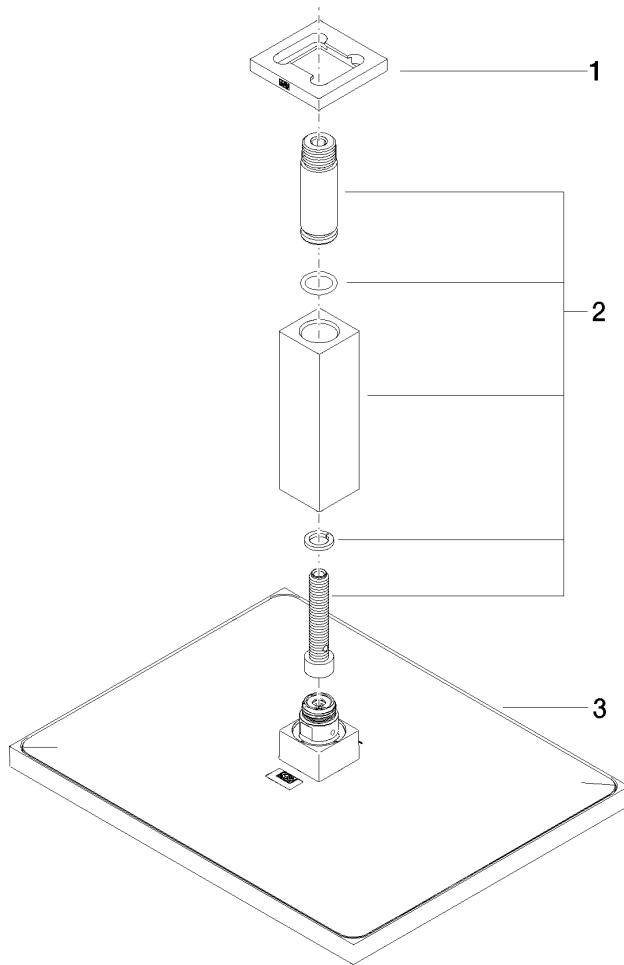

**Rain shower with ceiling fixing 300 x 240 mm - Platinum**

IMO

28 775 980

Fits: IMO, MEM, CL.1

- rain shower 300 x 240mm
- PURE RAIN, max. flow rate 20 l/min (at 3 bar)
- Function from: 12 l/min
- distance between ceiling and lower edge of the shower 165mm
- rosette 60 x 60, as required
- 1/2" connection
- with anti-scale system
- quick clearing
- WRAS 1707033

**Recommended miscellaneous**

- Concealed wall elbow -** 35 085 970 90
- max. recess depth 163 mm
  - min. recess depth 90 mm

28 775 980

mm [inches]

Certificates

LGA\_29232.

WRAS\_2212012.

LGA\_38662.

28 775 980

Spare parts list

No.	Item Number	Name	Quantity used	Delivery time
1	09 27 98 017-08	rosette	1	40
2	90 11 10 092 00-08	connection	1	40
3	04 12 05 063 00-08	shower	1	40