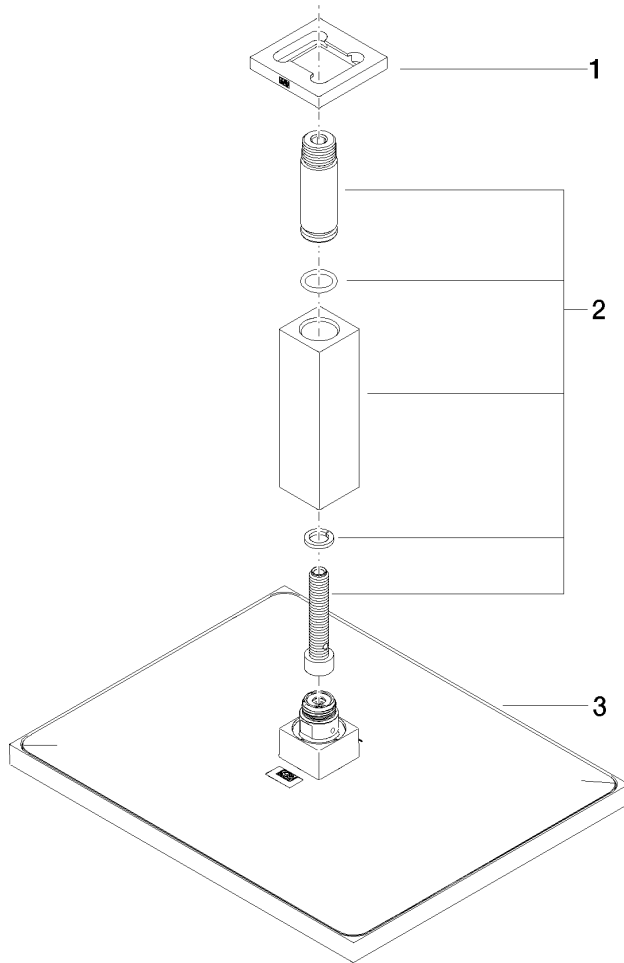

Rain shower with ceiling fixing 300 x 240 mm - Matte Black

IMO

28 775 980

Fits: IMO, MEM, CL.1

- rain shower 300 x 240mm
- PURE RAIN, max. flow rate 20 l/min (at 3 bar)
- Function from: 12 l/min
- distance between ceiling and lower edge of the shower 165mm
- rosette 60 x 60, as required
- 1/2" connection
- with anti-scale system
- quick clearing
- WRAS 1707033

Recommended miscellaneous

- Concealed wall elbow -** 35 085 970 90
- max. recess depth 163 mm
 - min. recess depth 90 mm

28 775 980

mm [inches]

Certificates

LGA_29232.

WRAS_2212012.

LGA_38662.

28 775 980

Spare parts list

No.	Item Number	Name	Quantity used	Delivery time
1	09 27 98 017-33	rosette	1	30
2	90 11 10 092 00-33	connection	1	30
3	04 12 05 063 00-33	shower	1	30