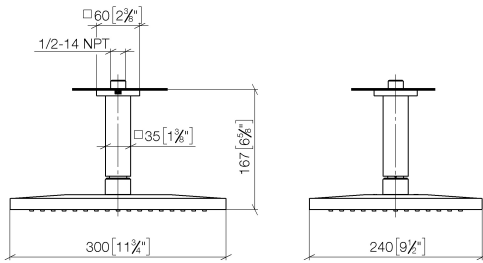

Rain shower with ceiling fixing 300 x 240 mm - Matte Black

IMO

28 775 980

Fits: IMO, MEM, CL.1

- rain shower 300 x 240mm
- PURE RAIN, max. flow rate 20 l/min (at 3 bar)
- Function from: 12 l/min
- distance between ceiling and lower edge of the shower 165mm
- rosette 60 x 60, as required
- 1/2" connection
- with anti-scale system
- quick clearing
- WRAS 1707033

Product change as of 1st April 2024: max. flow 20l/min

	Matte Black	28 775 980-33
	Chrome	28 775 980-00
	Brushed Platinum	28 775 980-06
	Platinum	28 775 980-08
	Dark Chrome	28 775 980-19
	Brushed Light Gold	28 775 980-27
	Brushed Durabronze (23kt Gold)	28 775 980-28
	Brushed Champagne (22kt Gold)	28 775 980-46
	Champagne (22kt Gold)	28 775 980-47
	Brushed Chrome	28 775 980-93
	Brushed Dark Platinum	28 775 980-99

Recommended miscellaneous

- Concealed wall elbow -** 35 085 970 90
- max. recess depth 163 mm
 - min. recess depth 90 mm

28 775 980

mm [inches]

Certificates

LGA_29232.

WRAS_2212012.

LGA_38662.

28 775 980

Spare parts list

No.	Item Number	Name	Quantity used	Delivery time
1	09 27 98 017-33	rosette	1	30
2	90 11 10 092 00-33	connection	1	30
3	04 12 05 063 00-33	shower	1	30