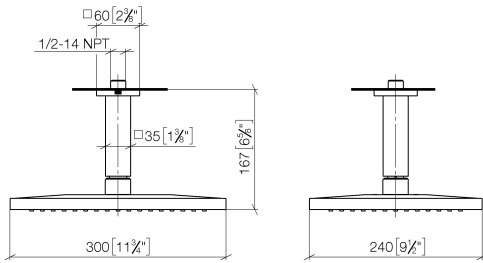

Rain shower with ceiling fixing 300 x 240 mm - Brushed Champagne (22kt Gold)

IMO

28 775 980

Fits: IMO, MEM, CL.1

- rain shower 300 x 240mm
- PURE RAIN, max. flow rate 20 l/min (at 3 bar)
- Function from: 12 l/min
- distance between ceiling and lower edge of the shower 165mm
- rosette 60 x 60, as required
- 1/2" connection
- with anti-scale system
- quick clearing
- WRAS 1707033

Recommended miscellaneous

- Concealed wall elbow -**
- max. recess depth 163 mm
 - min. recess depth 90 mm

35 085 970 90

Rain shower with ceiling fixing 300 x 240 mm - Brushed Champagne (22kt Gold)

IMO

28 775 980
mm [inches]