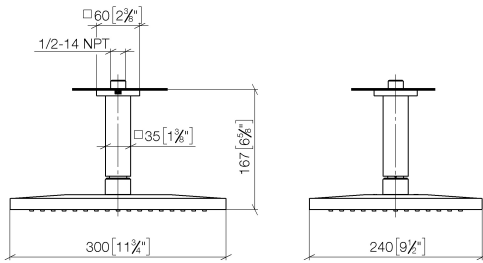

Rain shower with ceiling fixing 300 x 240 mm - Champagne (22kt Gold)

IMO

28 775 980

Fits: IMO, MEM, CL.1

- rain shower 300 x 240mm
- PURE RAIN, max. flow rate 20 l/min (at 3 bar)
- Function from: 12 l/min
- distance between ceiling and lower edge of the shower 165mm
- rosette 60 x 60, as required
- 1/2" connection
- with anti-scale system
- quick clearing
- WRAS 1707033

Product change as of 1st April 2024: max. flow 20l/min

	Champagne (22kt Gold)	28 775 980-47
	Chrome	28 775 980-00
	Brushed Platinum	28 775 980-06
	Platinum	28 775 980-08
	Dark Chrome	28 775 980-19
	Brushed Light Gold	28 775 980-27
	Brushed Durabronze (23kt Gold)	28 775 980-28
	Matte Black	28 775 980-33
	Brushed Champagne (22kt Gold)	28 775 980-46
	Brushed Chrome	28 775 980-93
	Brushed Dark Platinum	28 775 980-99

Recommended miscellaneous

- Concealed wall elbow -** 35 085 970 90
- max. recess depth 163 mm
 - min. recess depth 90 mm

28 775 980

mm [inches]

Certificates

LGA_29232.

WRAS_2212012.

LGA_38662.