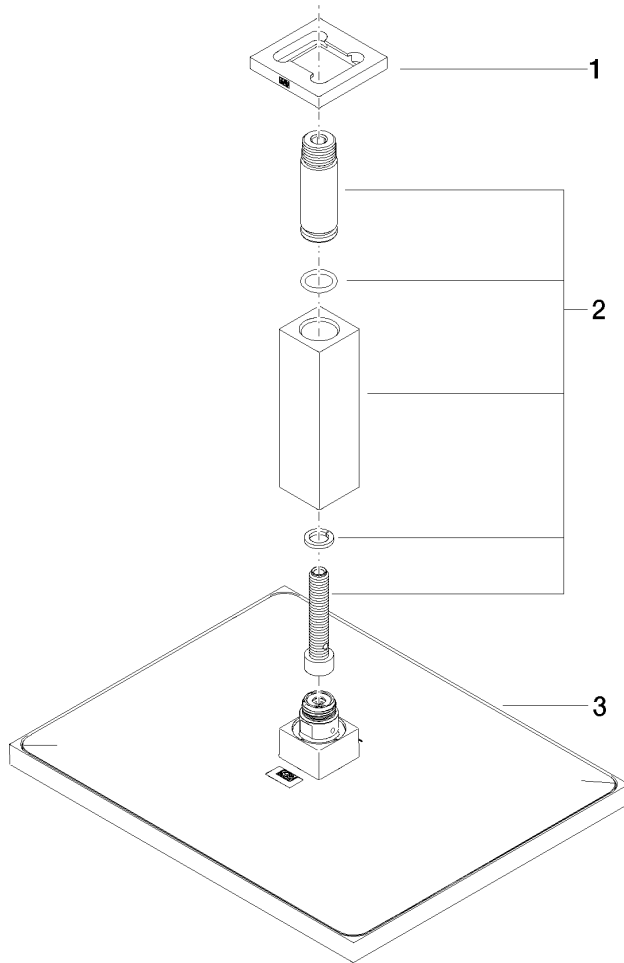

Rain shower with ceiling fixing 300 x 240 mm - Champagne (22kt Gold)

IMO

28 775 980

Fits: IMO, MEM, CL.1

- rain shower 300 x 240mm
- PURE RAIN, max. flow rate 20 l/min (at 3 bar)
- Function from: 12 l/min
- distance between ceiling and lower edge of the shower 165mm
- rosette 60 x 60, as required
- 1/2" connection
- with anti-scale system
- quick clearing
- WRAS 1707033

Recommended miscellaneous

- Concealed wall elbow -** 35 085 970 90
- max. recess depth 163 mm
 - min. recess depth 90 mm

28 775 980

mm [inches]

Certificates

LGA_29232.

WRAS_2212012.

LGA_38662.

28 775 980

Spare parts list

No.	Item Number	Name	Quantity used	Delivery time
1	09 27 98 017-47	rosette	1	30
2	90 11 10 092 00-47	connection	1	30
3	04 12 05 063 00-47	shower	1	30