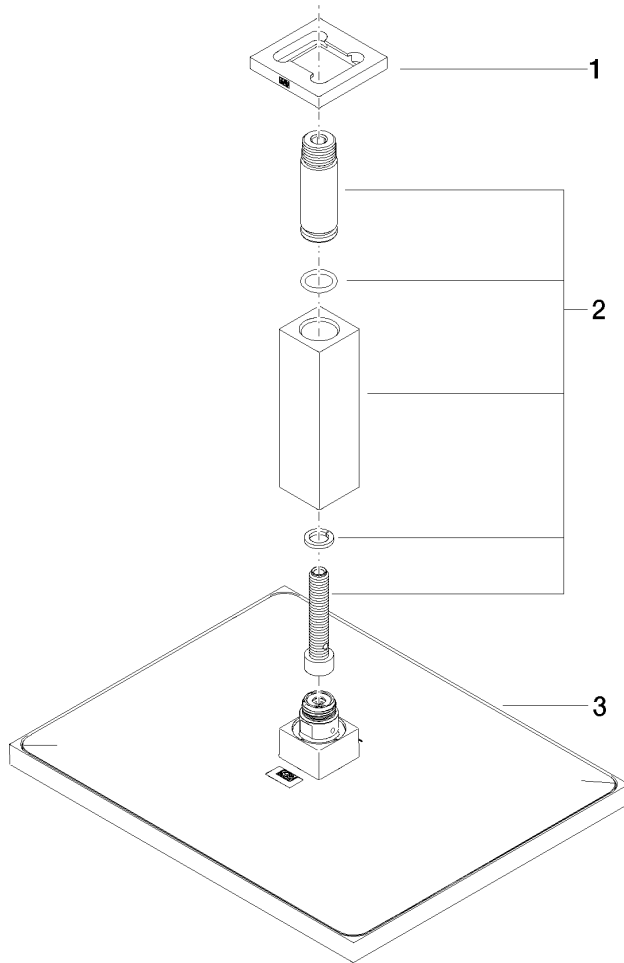

Rain shower with ceiling fixing 300 x 240 mm - Brushed Dark Platinum

IMO

28 775 980

Fits: IMO, MEM, CL.1

- rain shower 300 x 240mm
- PURE RAIN, max. flow rate 20 l/min (at 3 bar)
- Function from: 12 l/min
- distance between ceiling and lower edge of the shower 165mm
- rosette 60 x 60, as required
- 1/2" connection
- with anti-scale system
- quick clearing
- WRAS 1707033

Recommended miscellaneous

Concealed wall elbow -

35 085 970 90

- max. recess depth 163 mm
- min. recess depth 90 mm

28 775 980

mm [inches]

Certificates

LGA_29232.

WRAS_2212012.

LGA_38662.

28 775 980

Spare parts list

No.	Item Number	Name	Quantity used	Delivery time
1	09 27 98 017-99	rosette	1	30
2	90 11 10 092 00-99	connection	1	30
3	04 12 05 063 00-99	shower	1	30