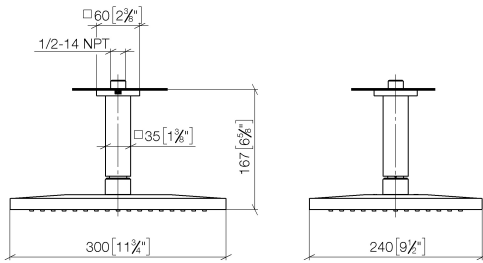

Rain shower with ceiling fixing 300 x 240 mm - Brushed Dark Platinum

IMO

28 775 980

Fits: IMO, MEM, CL.1

- rain shower 300 x 240mm
- PURE RAIN, max. flow rate 20 l/min (at 3 bar)
- Function from: 12 l/min
- distance between ceiling and lower edge of the shower 165mm
- rosette 60 x 60, as required
- 1/2" connection
- with anti-scale system
- quick clearing
- WRAS 1707033

Recommended miscellaneous

Concealed wall elbow -

35 085 970 90

- max. recess depth 163 mm
- min. recess depth 90 mm

28 775 980

mm [inches]

Certificates

LGA_29232.