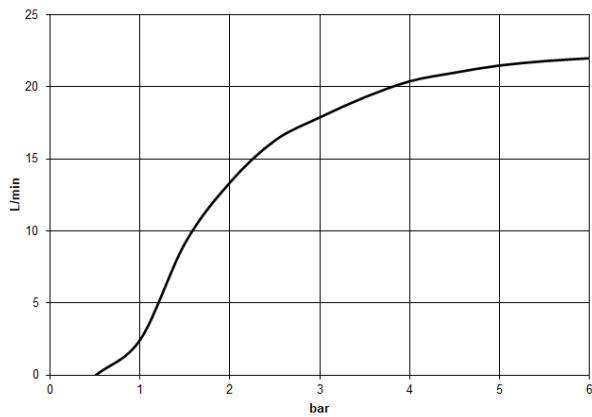

**LULU Rain shower with wall fixing 300 x 240 mm - Brushed Durabronz (23kt Gold)**

LULU

28 786 710

- 450mm projection
- rain shower 300 x 240mm
- PURE RAIN, max. flow rate 20 l/min (at 3 bar)
- Function from: 12 l/min
- rosette 78 x 60 mm
- 1/2" connection
- with anti-scale system
- quick clearing
- WRAS 2212012

Product change as of 1st April 2024: max. flow 20l/min

	Brushed Durabronz (23kt Gold)	28 786 710-28
	Chrome	28 786 710-00
	Brushed Platinum	28 786 710-06
	Platinum	28 786 710-08
	Brushed Dark Platinum	28 786 710-99

**Recommended miscellaneous**

- Concealed wall elbow -** 35 085 970 90
- max. recess depth 163 mm
  - min. recess depth 90 mm

28 786 710  
mm [inches]

Flow rate chart

Certificates

LGA\_29229.

WRAS\_2212012.