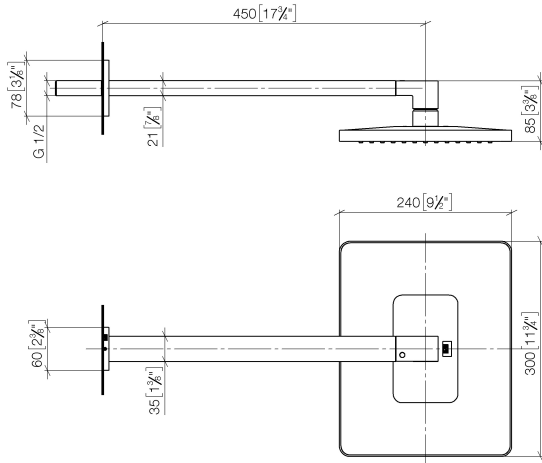

**LULU Rain shower with wall fixing 300 x 240 mm - Brushed Durabronz (23kt Gold)**

LULU

28 786 710

- 450mm projection
- rain shower 300 x 240mm
- PURE RAIN, max. flow rate 20 l/min (at 3 bar)
- Function from: 12 l/min
- rosette 78 x 60 mm
- 1/2" connection
- with anti-scale system
- quick clearing
- WRAS 2212012

Product change as of 1st April 2024: max. flow 20l/min

	Brushed Durabronz (23kt Gold)	28 786 710-28
	Chrome	28 786 710-00
	Brushed Platinum	28 786 710-06
	Platinum	28 786 710-08
	Brushed Dark Platinum	28 786 710-99

**Recommended miscellaneous**

- Concealed wall elbow -** 35 085 970 90
- max. recess depth 163 mm
  - min. recess depth 90 mm

28 786 710  
mm [inches]

Flow rate chart

Certificates

LGA\_29229.

WRAS\_2212012.

### Spare parts list

No.	Item Number	Name	Quantity used	Delivery time
1	04 30 31 032 00 90	fixing set	1	2
2	09 30 11 160 90	disc	1	2
3	09 31 11 084 90	pin	2	2
4	09 31 11 048 90	pin	1	2
5	09 27 71 019-28	rosette	1	20
6	04 28 22 247 20-28	pipe	1	20
7	90 14 10 011 00 90	seal	1	2
8	09 31 11 040 90	pin	1	2
9	90 31 20 087 00-28	plug	1	20
10	09 31 11 036 90	pin	1	2
11	09 17 01 180-28	connection	1	20
12	04 12 05 062 00-28	shower	1	20