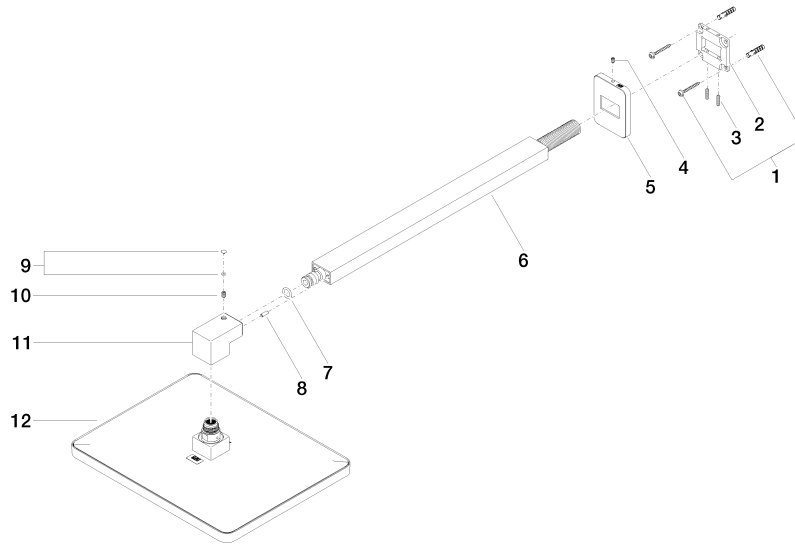

**LULU Rain shower with wall fixing 300 x 240 mm - Brushed Durabronz (23kt Gold)**

LULU

28 786 710

- 450mm projection
- rain shower 300 x 240mm
- PURE RAIN, max. flow rate 20 l/min (at 3 bar)
- Function from: 12 l/min
- rosette 78 x 60 mm
- 1/2" connection
- with anti-scale system
- quick clearing
- WRAS 2212012

**Recommended miscellaneous**

- Concealed wall elbow -** 35 085 970 90
- max. recess depth 163 mm
  - min. recess depth 90 mm

28 786 710  
mm [inches]

Flow rate chart

Certificates

LGA\_29229.

WRAS\_2212012.

### Spare parts list

No.	Item Number	Name	Quantity used	Delivery time
1	04 30 31 032 00 90	fixing set	1	2
2	09 30 11 160 90	disc	1	2
3	09 31 11 084 90	pin	2	2
4	09 31 11 048 90	pin	1	2
5	09 27 71 019-28	rosette	1	20
6	04 28 22 247 20-28	pipe	1	20
7	90 14 10 011 00 90	seal	1	2
8	09 31 11 040 90	pin	1	2
9	90 31 20 087 00-28	plug	1	20
10	09 31 11 036 90	pin	1	2
11	09 17 01 180-28	connection	1	20
12	04 12 05 062 00-28	shower	1	20