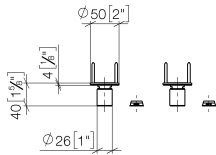

Single holder for 16 mm AluPEX pipes -

29 021 970 90

- for 16 mm AluPEX pipes

Single holder for 16 mm AluPEX pipes -

29 021 970 90

mm [inches]

Single holder for 16 mm AluPEX pipes -

29 021 970 90