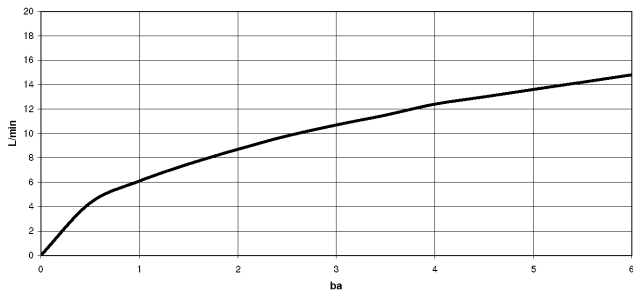

**MEM Single-lever basin mixer - Brushed Platinum**

MEM

29 210 782

- hole diameter 35 mm
- rosette 60 x 60 mm
- 3x screw-in M 10 x 1 pressure hose, leak-tested

	Brushed Platinum	29 210 782-06
	Chrome	29 210 782-00
	Platinum	29 210 782-08
	Dark Chrome	29 210 782-19
	Brushed Durabronze (23kt Gold)	29 210 782-28
	Brushed Champagne (22kt Gold)	29 210 782-46
	Champagne (22kt Gold)	29 210 782-47
	Brushed Dark Platinum	29 210 782-99

29 210 782

mm [inches]

**Flow rate chart**

**Certificates**

LGA\_28449.

GDV\_0400283.

29 210 782

Parts for other finishes can be found here: [Chrome](#)