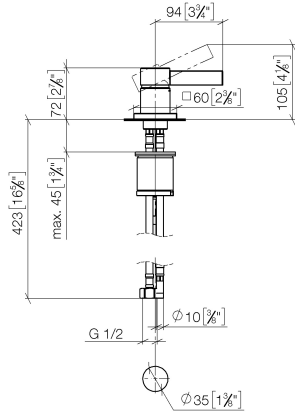

**MEM Single-lever basin mixer - Brushed Platinum**

MEM

29 210 782

- hole diameter 35 mm
- rosette 60 x 60 mm
- 3x screw-in M 10 x 1 pressure hose, leak-tested

	Brushed Platinum	29 210 782-06
	Chrome	29 210 782-00
	Platinum	29 210 782-08
	Dark Chrome	29 210 782-19
	Brushed Durabronze (23kt Gold)	29 210 782-28
	Brushed Champagne (22kt Gold)	29 210 782-46
	Champagne (22kt Gold)	29 210 782-47
	Brushed Dark Platinum	29 210 782-99

29 210 782

mm [inches]

**Flow rate chart**

**Certificates**

LGA\_28449.

GDV\_0400283.

29 210 782

Parts for other finishes can be found here: [Chrome](#)

**Spare parts list**

No.	Item Number	Name	Quantity used	Delivery time
1	90 31 20 109 00 90	plug	1	2
2	90 31 11 063 00 90	pin	1	2
3	09 20 78 057-06	handle	1	10
4	09 11 02 289-06	cover	1	10
5	09 24 04 288 90	nut	1	2
6	09 14 10 137 90	seal	1	2
7	90 15 05 042 00 90	cartridge	1	2
8	09 14 10 192 90	seal	2	2
9	09 14 10 067 90	seal	1	2
10	09 27 78 040-06	rosette	1	10
11	04 30 11 038 02 90	fixing set	1	2
12	04 30 04 104 00 90	hose	2	2
13	09 31 11 012 90	pin	1	2
14	09 18 40 079 90	sleeve	1	2
15	04 30 04 019 00 90	hose	1	2