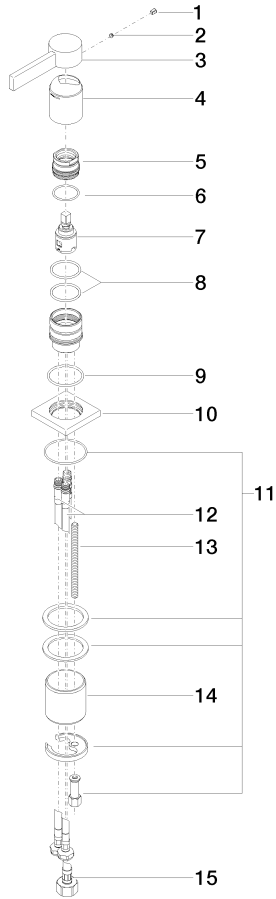

MEM Single-lever basin mixer - Platinum

MEM

29 210 782

- hole diameter 35 mm
- rosette 60 x 60 mm
- 3x screw-in M 10 x 1 pressure hose, leak-tested

	Platinum	29 210 782-08
	Chrome	29 210 782-00
	Brushed Platinum	29 210 782-06
	Dark Chrome	29 210 782-19
	Brushed Durabronze (23kt Gold)	29 210 782-28
	Brushed Champagne (22kt Gold)	29 210 782-46
	Champagne (22kt Gold)	29 210 782-47
	Brushed Dark Platinum	29 210 782-99

29 210 782

mm [inches]

Flow rate chart

Certificates

LGA_28449.

GDV_0400283.

29 210 782

Parts for other finishes can be found here: [Chrome](#)

Spare parts list

No.	Item Number	Name	Quantity used	Delivery time
1	90 31 20 109 00 90	plug	1	2
2	90 31 11 063 00 90	pin	1	2
3	09 20 78 057-08	handle	1	40
4	09 11 02 289-08	cover	1	40
5	09 24 04 288 90	nut	1	2
6	09 14 10 137 90	seal	1	2
7	90 15 05 042 00 90	cartridge	1	2
8	09 14 10 192 90	seal	2	2
9	09 14 10 067 90	seal	1	2
10	09 27 78 040-08	rosette	1	40
11	04 30 11 038 02 90	fixing set	1	2
12	04 30 04 104 00 90	hose	2	2
13	09 31 11 012 90	pin	1	2
14	09 18 40 079 90	sleeve	1	2
15	04 30 04 019 00 90	hose	1	2