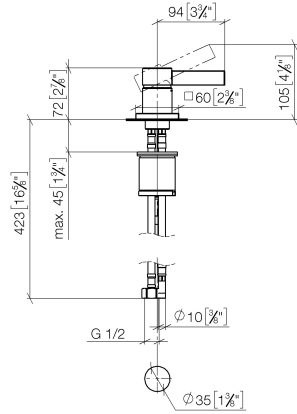

MEM Single-lever basin mixer - Platinum

MEM

29 210 782

- hole diameter 35 mm
- rosette 60 x 60 mm
- 3x screw-in M 10 x 1 pressure hose, leak-tested

	Platinum	29 210 782-08
	Chrome	29 210 782-00
	Brushed Platinum	29 210 782-06
	Dark Chrome	29 210 782-19
	Brushed Durabronze (23kt Gold)	29 210 782-28
	Brushed Champagne (22kt Gold)	29 210 782-46
	Champagne (22kt Gold)	29 210 782-47
	Brushed Dark Platinum	29 210 782-99

29 210 782

mm [inches]

Flow rate chart

Certificates

LGA_28449.

GDV_0400283.

29 210 782

Parts for other finishes can be found here: [Chrome](#)

Spare parts list

No.	Item Number	Name	Quantity used	Delivery time
1	90 31 20 109 00 90	plug	1	2
2	90 31 11 063 00 90	pin	1	2
3	09 20 78 057-08	handle	1	40
4	09 11 02 289-08	cover	1	40
5	09 24 04 288 90	nut	1	2
6	09 14 10 137 90	seal	1	2
7	90 15 05 042 00 90	cartridge	1	2
8	09 14 10 192 90	seal	2	2
9	09 14 10 067 90	seal	1	2
10	09 27 78 040-08	rosette	1	40
11	04 30 11 038 02 90	fixing set	1	2
12	04 30 04 104 00 90	hose	2	2
13	09 31 11 012 90	pin	1	2
14	09 18 40 079 90	sleeve	1	2
15	04 30 04 019 00 90	hose	1	2