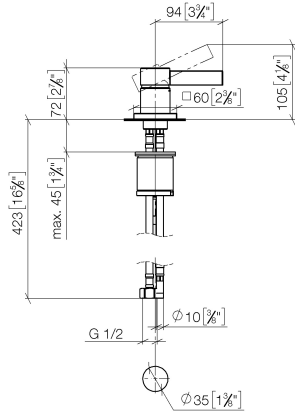

**MEM Single-lever basin mixer - Dark Chrome**

MEM

29 210 782

- hole diameter 35 mm
- rosette 60 x 60 mm
- 3x screw-in M 10 x 1 pressure hose, leak-tested

	Dark Chrome	29 210 782-19
	Chrome	29 210 782-00
	Brushed Platinum	29 210 782-06
	Platinum	29 210 782-08
	Brushed Durabronze (23kt Gold)	29 210 782-28
	Brushed Champagne (22kt Gold)	29 210 782-46
	Champagne (22kt Gold)	29 210 782-47
	Brushed Dark Platinum	29 210 782-99

29 210 782

mm [inches]

**Flow rate chart**

**Certificates**

GDV\_0400283.

29 210 782

Parts for other  
finishes can be found  
here: [Chrome](#)