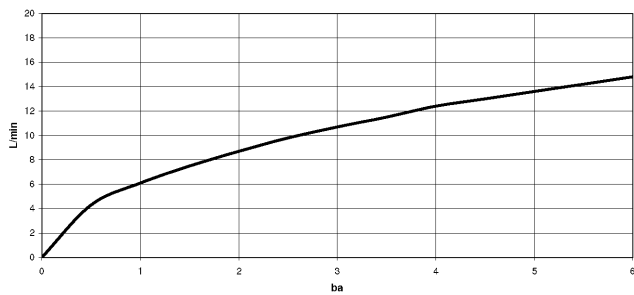

MEM Single-lever basin mixer - Brushed Durabron (23kt Gold)

MEM

29 210 782

- hole diameter 35 mm
- rosette 60 x 60 mm
- 3x screw-in M 10 x 1 pressure hose, leak-tested

	Brushed Durabron (23kt Gold)	29 210 782-28
	Chrome	29 210 782-00
	Brushed Platinum	29 210 782-06
	Platinum	29 210 782-08
	Dark Chrome	29 210 782-19
	Brushed Champagne (22kt Gold)	29 210 782-46
	Champagne (22kt Gold)	29 210 782-47
	Brushed Dark Platinum	29 210 782-99

29 210 782

mm [inches]

Flow rate chart

Certificates

LGA_28449.

GDV_0400283.

29 210 782

Parts for other
finishes can be found
here: [Chrome](#)