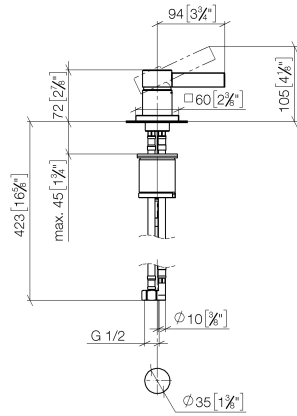

MEM Single-lever basin mixer - Brushed Durabron (23kt Gold)

MEM

29 210 782

- hole diameter 35 mm
- rosette 60 x 60 mm
- 3x screw-in M 10 x 1 pressure hose, leak-tested

	Brushed Durabron (23kt Gold)	29 210 782-28
	Chrome	29 210 782-00
	Brushed Platinum	29 210 782-06
	Platinum	29 210 782-08
	Dark Chrome	29 210 782-19
	Brushed Champagne (22kt Gold)	29 210 782-46
	Champagne (22kt Gold)	29 210 782-47
	Brushed Dark Platinum	29 210 782-99

29 210 782

mm [inches]

Flow rate chart

Certificates

LGA_28449.

GDV_0400283.

29 210 782

Parts for other
finishes can be found
here: [Chrome](#)