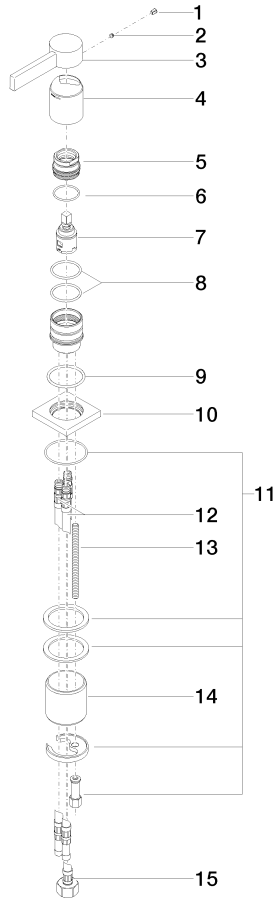

**MEM Single-lever basin mixer -**

MEM

29 210 782

- hole diameter 35 mm
- rosette 60 x 60 mm
- 3x screw-in M 10 x 1 pressure hose, leak-tested

29 210 782-39

	Chrome	29 210 782-00
	Brushed Platinum	29 210 782-06
	Platinum	29 210 782-08
	Dark Chrome	29 210 782-19
	Brushed Durabronze (23kt Gold)	29 210 782-28
	Brushed Bronze	29 210 782-42
		29 210 782-43
	Brushed Champagne (22kt Gold)	29 210 782-46
	Champagne (22kt Gold)	29 210 782-47
	Brushed Dark Platinum	29 210 782-99

29 210 782

mm [inches]

**Flow rate chart**

**Codes & Standards**

Executive Order  
no. 1007

## MEM Single-lever basin mixer -

---

MEM

29 210 782

Certificates

---

GDV\_0400

29 210 782

## Spare parts list