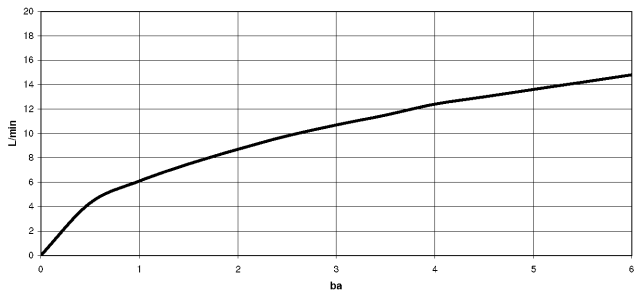

**MEM Single-lever basin mixer -**

MEM

29 210 782

- hole diameter 35 mm
- rosette 60 x 60 mm
- 3x screw-in M 10 x 1 pressure hose, leak-tested

29 210 782-39

	Chrome	29 210 782-00
	Brushed Platinum	29 210 782-06
	Platinum	29 210 782-08
	Dark Chrome	29 210 782-19
	Brushed Durabronze (23kt Gold)	29 210 782-28
	Brushed Bronze	29 210 782-42
		29 210 782-43
	Brushed Champagne (22kt Gold)	29 210 782-46
	Champagne (22kt Gold)	29 210 782-47
	Brushed Dark Platinum	29 210 782-99

29 210 782

mm [inches]

**Flow rate chart**

**Codes & Standards**

Executive Order  
no. 1007