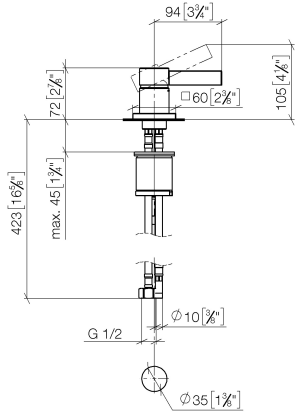

**MEM Single-lever basin mixer -**

MEM

29 210 782

- hole diameter 35 mm
- rosette 60 x 60 mm
- 3x screw-in M 10 x 1 pressure hose, leak-tested

29 210 782-39

	Chrome	29 210 782-00
	Brushed Platinum	29 210 782-06
	Platinum	29 210 782-08
	Dark Chrome	29 210 782-19
	Brushed Durabronze (23kt Gold)	29 210 782-28
	Brushed Bronze	29 210 782-42
		29 210 782-43
	Brushed Champagne (22kt Gold)	29 210 782-46
	Champagne (22kt Gold)	29 210 782-47
	Brushed Dark Platinum	29 210 782-99

29 210 782

mm [inches]

**Flow rate chart**

**Codes & Standards**

Executive Order  
no. 1007

## MEM Single-lever basin mixer -

---

MEM

29 210 782

Certificates

---

GDV\_0400

29 210 782