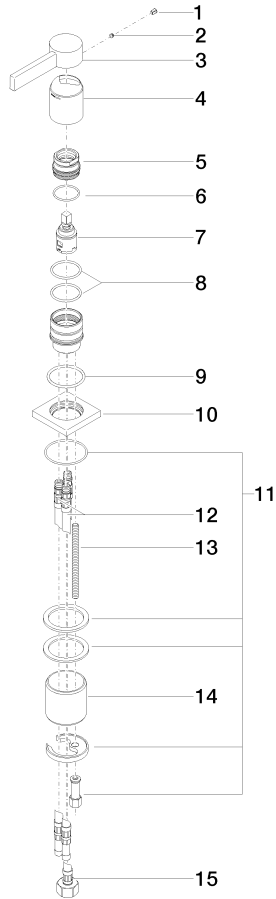

MEM Single-lever basin mixer - Brushed Bronze

MEM

29 210 782

- hole diameter 35 mm
- rosette 60 x 60 mm
- 3x screw-in M 10 x 1 pressure hose, leak-tested

	Brushed Bronze	29 210 782-42
	Chrome	29 210 782-00
	Brushed Platinum	29 210 782-06
	Platinum	29 210 782-08
	Dark Chrome	29 210 782-19
	Brushed Durabronze (23kt Gold)	29 210 782-28
		29 210 782-39
		29 210 782-43
	Brushed Champagne (22kt Gold)	29 210 782-46
	Champagne (22kt Gold)	29 210 782-47
	Brushed Dark Platinum	29 210 782-99

29 210 782

mm [inches]

Flow rate chart

Codes & Standards

Executive Order
no. 1007

MEM Single-lever basin mixer - Brushed Bronze

MEM

29 210 782

Certificates

GDV_0400

29 210 782

Parts for other finishes can be found here: [Chrome](#)

MEM Single-lever basin mixer - Brushed Bronze

MEM

29 210 782

Spare parts list