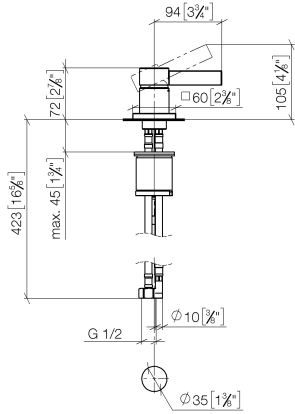

MEM Single-lever basin mixer - Brushed Bronze

MEM

29 210 782

- hole diameter 35 mm
- rosette 60 x 60 mm
- 3x screw-in M 10 x 1 pressure hose, leak-tested

	Brushed Bronze	29 210 782-42
	Chrome	29 210 782-00
	Brushed Platinum	29 210 782-06
	Platinum	29 210 782-08
	Dark Chrome	29 210 782-19
	Brushed Durabronze (23kt Gold)	29 210 782-28
		29 210 782-39
		29 210 782-43
	Brushed Champagne (22kt Gold)	29 210 782-46
	Champagne (22kt Gold)	29 210 782-47
	Brushed Dark Platinum	29 210 782-99

29 210 782

mm [inches]

Flow rate chart

Codes & Standards

Executive Order
no. 1007

MEM Single-lever basin mixer - Brushed Bronze

MEM

29 210 782

Certificates

GDV_0400

29 210 782

Parts for other finishes can be found here: [Chrome](#)

MEM Single-lever basin mixer - Brushed Bronze

MEM

29 210 782

Spare parts list