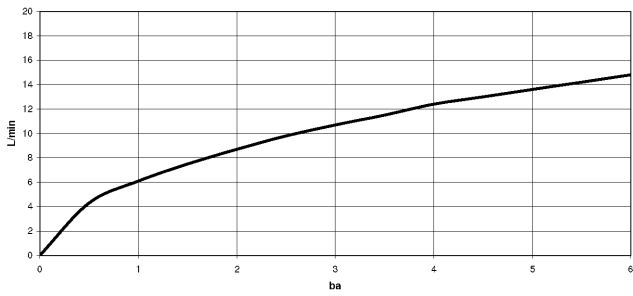

MEM Single-lever basin mixer - Brushed Bronze

MEM

29 210 782

- hole diameter 35 mm
- rosette 60 x 60 mm
- 3x screw-in M 10 x 1 pressure hose, leak-tested

	Brushed Bronze	29 210 782-42
	Chrome	29 210 782-00
	Brushed Platinum	29 210 782-06
	Platinum	29 210 782-08
	Dark Chrome	29 210 782-19
	Brushed Durabronze (23kt Gold)	29 210 782-28
		29 210 782-39
		29 210 782-43
	Brushed Champagne (22kt Gold)	29 210 782-46
	Champagne (22kt Gold)	29 210 782-47
	Brushed Dark Platinum	29 210 782-99

29 210 782

mm [inches]

Flow rate chart

Codes & Standards

Executive Order
no. 1007

MEM Single-lever basin mixer - Brushed Bronze

MEM

29 210 782