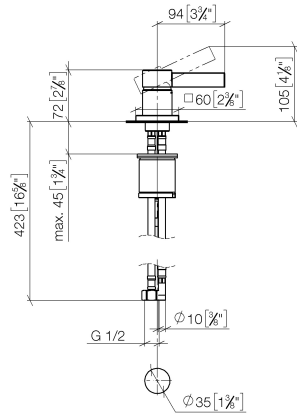

MEM Single-lever basin mixer - Brushed Champagne (22kt Gold)

MEM

29 210 782

- hole diameter 35 mm
- rosette 60 x 60 mm
- 3x screw-in M 10 x 1 pressure hose, leak-tested

	Brushed Champagne (22kt Gold)	29 210 782-46
	Chrome	29 210 782-00
	Brushed Platinum	29 210 782-06
	Platinum	29 210 782-08
	Dark Chrome	29 210 782-19
	Brushed Durabronze (23kt Gold)	29 210 782-28
	Champagne (22kt Gold)	29 210 782-47
	Brushed Dark Platinum	29 210 782-99

29 210 782

mm [inches]

Flow rate chart

Certificates

GDV_0400283.

29 210 782

Parts for other finishes can be found here: [Chrome](#)