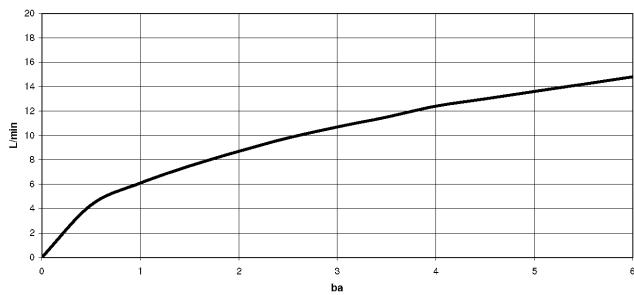

MEM Single-lever basin mixer - Brushed Champagne (22kt Gold)

MEM

29 210 782

- hole diameter 35 mm
- rosette 60 x 60 mm
- 3x screw-in M 10 x 1 pressure hose, leak-tested

	Brushed Champagne (22kt Gold)	29 210 782-46
	Chrome	29 210 782-00
	Brushed Platinum	29 210 782-06
	Platinum	29 210 782-08
	Dark Chrome	29 210 782-19
	Brushed Durabronze (23kt Gold)	29 210 782-28
	Champagne (22kt Gold)	29 210 782-47
	Brushed Dark Platinum	29 210 782-99

29 210 782

mm [inches]

Flow rate chart

Certificates

GDV_0400283.

29 210 782

Parts for other finishes can be found here: [Chrome](#)