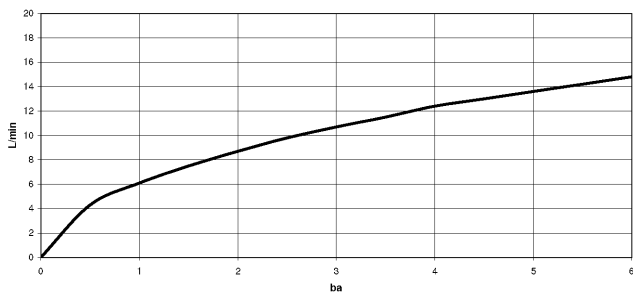

MEM Single-lever basin mixer - Champagne (22kt Gold)

MEM

29 210 782

- hole diameter 35 mm
- rosette 60 x 60 mm
- 3x screw-in M 10 x 1 pressure hose, leak-tested

	Champagne (22kt Gold)	29 210 782-47
	Chrome	29 210 782-00
	Brushed Platinum	29 210 782-06
	Platinum	29 210 782-08
	Dark Chrome	29 210 782-19
	Brushed Durabronze (23kt Gold)	29 210 782-28
	Brushed Champagne (22kt Gold)	29 210 782-46
	Brushed Dark Platinum	29 210 782-99

29 210 782

mm [inches]

Flow rate chart

Certificates

GDV_0400283.

29 210 782

Parts for other
finishes can be found
here: [Chrome](#)