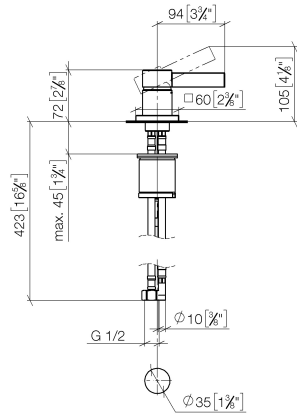

MEM Single-lever basin mixer - Champagne (22kt Gold)

MEM

29 210 782

- hole diameter 35 mm
- rosette 60 x 60 mm
- 3x screw-in M 10 x 1 pressure hose, leak-tested

	Champagne (22kt Gold)	29 210 782-47
	Chrome	29 210 782-00
	Brushed Platinum	29 210 782-06
	Platinum	29 210 782-08
	Dark Chrome	29 210 782-19
	Brushed Durabronze (23kt Gold)	29 210 782-28
	Brushed Champagne (22kt Gold)	29 210 782-46
	Brushed Dark Platinum	29 210 782-99

29 210 782

mm [inches]

Flow rate chart

Certificates

GDV_0400283.

29 210 782

Parts for other
finishes can be found
here: [Chrome](#)