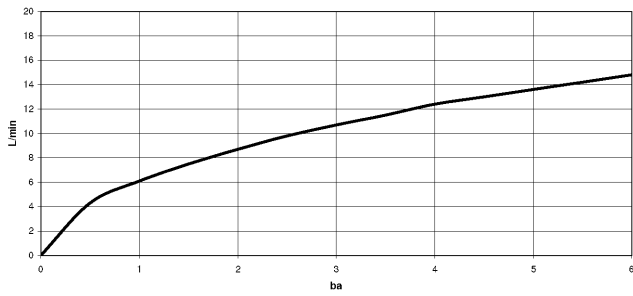

MEM Single-lever basin mixer - Brushed Dark Platinum

MEM

29 210 782

- hole diameter 35 mm
- rosette 60 x 60 mm
- 3x screw-in M 10 x 1 pressure hose, leak-tested

	Brushed Dark Platinum	29 210 782-99
	Chrome	29 210 782-00
	Brushed Platinum	29 210 782-06
	Platinum	29 210 782-08
	Dark Chrome	29 210 782-19
	Brushed Durabronze (23kt Gold)	29 210 782-28
	Brushed Champagne (22kt Gold)	29 210 782-46
	Champagne (22kt Gold)	29 210 782-47

29 210 782

mm [inches]

Flow rate chart

Certificates

LGA_28449.

GDV_0400283.

29 210 782

Parts for other finishes can be found here: [Chrome](#)