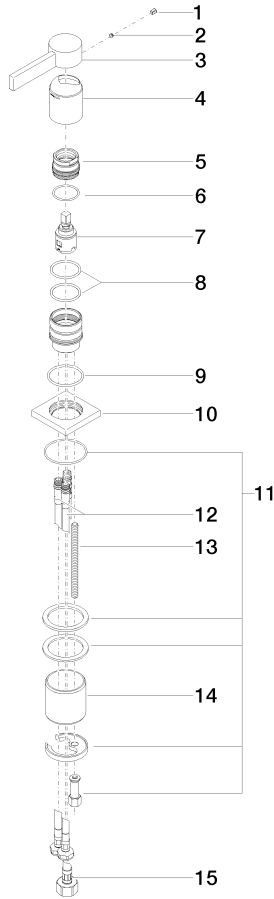

MEM Single-lever basin mixer - Brushed Dark Platinum

MEM

29 210 782

- hole diameter 35 mm
- rosette 60 x 60 mm
- 3x screw-in M 10 x 1 pressure hose, leak-tested

	Brushed Dark Platinum	29 210 782-99
	Chrome	29 210 782-00
	Brushed Platinum	29 210 782-06
	Platinum	29 210 782-08
	Dark Chrome	29 210 782-19
	Brushed Durabronze (23kt Gold)	29 210 782-28
	Brushed Champagne (22kt Gold)	29 210 782-46
	Champagne (22kt Gold)	29 210 782-47

29 210 782

mm [inches]

Flow rate chart

Certificates

LGA_28449.

GDV_0400283.

29 210 782

Parts for other finishes can be found here: [Chrome](#)

Spare parts list

No.	Item Number	Name	Quantity used	Delivery time
1	90 31 20 109 00 90	plug	1	2
2	90 31 11 063 00 90	pin	1	2
3	09 20 78 057-99	handle	1	30
4	09 11 02 289-99	cover	1	30
5	09 24 04 288 90	nut	1	2
6	09 14 10 137 90	seal	1	2
7	90 15 05 042 00 90	cartridge	1	2
8	09 14 10 192 90	seal	2	2
9	09 14 10 067 90	seal	1	2
10	09 27 78 040-99	rosette	1	30
11	04 30 11 038 02 90	fixing set	1	2
12	04 30 04 104 00 90	hose	2	2
13	09 31 11 012 90	pin	1	2
14	09 18 40 079 90	sleeve	1	2
15	04 30 04 019 00 90	hose	1	2