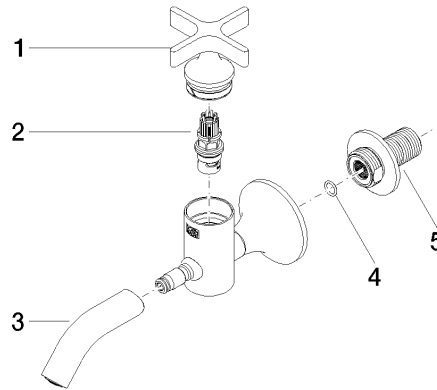

**VAIA Wall-mounted valve cold water without pop-up waste - Brushed  
Champagne (22kt Gold)**

VAIA

30 010 809

- 151mm projection
- fixed spout
- adapter with male thread 3/4"
- hole diameter 35 mm
- rosette Ø 60 mm
- max. flow 5.7 l/min
- lead-free
- This product can help a building meet the requirements of Green Building Rating Systems, e.g. LEED®, BREEAM®, DGNB

30 010 809  
mm [inches]

Flow rate chart

Certificates

LGA\_18902.

WRAS\_240102003.

30 010 809  
Parts for other  
finishes can be found  
here: [Chrome](#)

### Spare parts list

No.	Item Number	Name	Quantity used	Delivery time
1	90 20 66 025 00-46	handle	1	30
2	90 90 03 175 00 90	top	1	2
3	90 28 22 381 00-46	spout	1	30
4	90 14 10 060 00 90	seal	1	2
5	09 24 03 269 90	nipple	1	2