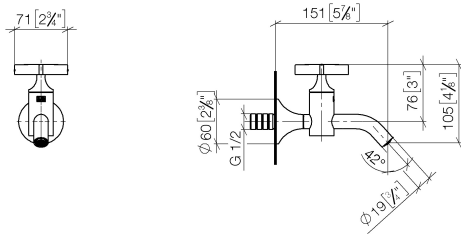

**VAIA Wall-mounted valve cold water without pop-up waste - Brushed  
Champagne (22kt Gold)**

VAIA

30 010 809

- 151mm projection
- fixed spout
- adapter with male thread 3/4"
- hole diameter 35 mm
- rosette Ø 60 mm
- max. flow 5.7 l/min
- lead-free
- This product can help a building meet the requirements of Green Building Rating Systems, e.g. LEED®, BREEAM®, DGNB

30 010 809  
mm [inches]

Flow rate chart

Certificates

LGA\_18902.

WRAS\_240102003.

30 010 809  
Parts for other  
finishes can be found  
here: [Chrome](#)

### Spare parts list

No.	Item Number	Name	Quantity used	Delivery time
1	90 20 66 025 00-46	handle	1	30
2	90 90 03 175 00 90	top	1	2
3	90 28 22 381 00-46	spout	1	30
4	90 14 10 060 00 90	seal	1	2
5	09 24 03 269 90	nipple	1	2