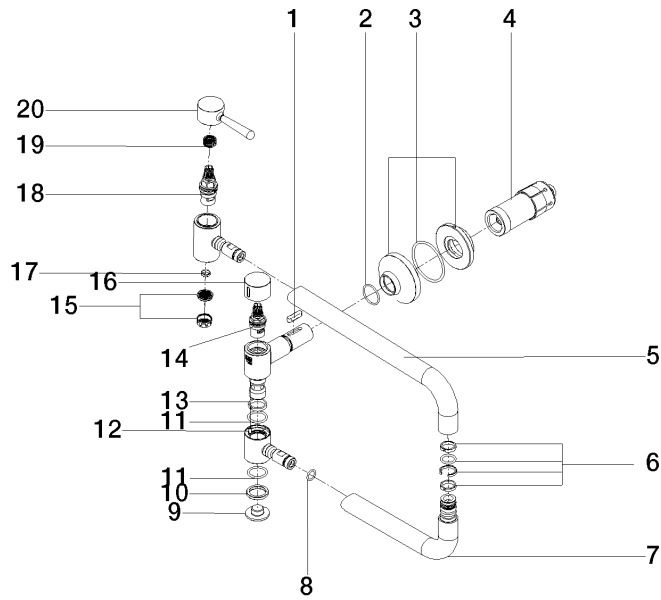

30 805 809

- 500mm projection
- pivoting spout
- laminar flow
- cold water only
- max. flow 5.7 l/min at 3 bar flow pressure
- min. recess depth 125 mm
- max. recess depth 80 mm
- lead-free
- This product can help a building meet the requirements of Green Building Rating Systems, e.g. LEED®, BREEAM®, DGNB

Required miscellaneous

POT FILLER Concealed wall elbow 35 087 970 90

- min. recess depth 80 mm
- max. recess depth 125 mm

Flow rate chart

Certificates

LGA_29748.

30 805 809

30 805 809

Spare parts list

| No. | Item Number | Name | Quantity used | Delivery time |
|-----|--------------------|------------|---------------|---------------|
| 1 | 90 16 04 001 00 90 | spring | 1 | 2 |
| 2 | 90 14 10 063 00 90 | seal | 1 | 2 |
| 3 | 90 27 87 039 00-19 | rosette | 1 | 20 |
| 4 | 90 30 01 213 00 90 | connection | 1 | 2 |
| 5 | 09 28 22 208-19 | pipe | 1 | 60 |
| 6 | 90 28 10 199 00 90 | gasket kit | 1 | 10 |
| 7 | 04 28 22 221 10-19 | pipe | 1 | 60 |
| 8 | 90 14 10 077 00 90 | seal | 2 | 2 |
| 9 | 09 21 02 028-19 | lid | 1 | 60 |
| 10 | 09 28 10 139 90 | ring | 1 | 2 |
| 11 | 09 14 10 015 90 | seal | 2 | 2 |
| 12 | 09 31 11 109 90 | pin | 1 | 2 |
| 13 | 09 28 10 136 90 | ring | 1 | 2 |
| 14 | 90 90 03 171 00 90 | top | 1 | 2 |
| 15 | 09 29 03 089 90 | aerator | 1 | 60 |
| 16 | 09 20 62 025-19 | handle | 1 | 60 |
| 17 | 09 14 05 002 90 | seal | 1 | 2 |
| 18 | 90 90 03 146 00 90 | top | 1 | 2 |
| 19 | 90 12 12 232 00 90 | fixing cap | 1 | 2 |
| 20 | 90 20 80 051 00-19 | handle | 1 | - |