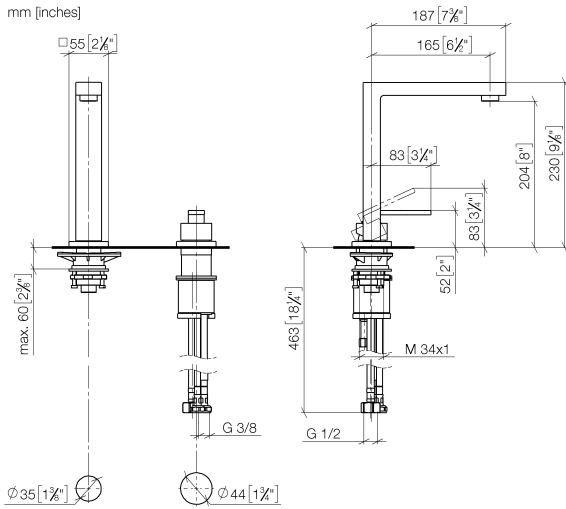

LOT BAR TAP Two-hole mixer with individual rosettes - Brushed Durabron (23kt Gold)

LOT

32 805 680

- 165mm projection
 - pivotable spout 360°
 - air-enriched flow
 - height of mixer 230 mm
 - height up to laminar flow regulator 205 mm
 - individual rosette 55 x 55 mm
 - hole diameter spout 35 mm
 - single-lever mixer hole diameter 44 mm
 - max. flow 8 l/min at 3 bar flow pressure
 - lead-free
 - WRAS 1909073
 - This product can help a building meet the requirements of Green Building Rating Systems, e.g. LEED®, BREEAM®, DGNB
- Operating unit can be positioned freely.

mm [inches]

Flow rate chart

Certificates

GDV_0400283.

WRAS_1909073.

LGA_18887.

ETA_18986.

32 805 680
Parts for other
finishes can be found
here: [Chrome](#)

Spare parts list

No.	Item Number	Name	Quantity used	Delivery time
1	90 11 06 192 04-28	spout	1	20
2	04 23 10 044 01 90	fixing set	1	2
3	90 27 78 023 00-28	rosette	1	20
4	09 30 30 057 90	screw	1	2
5	09 30 11 028 90	disc	1	2
6	90 14 10 077 00 90	seal	1	2
7	04 24 04 166 10 90	nipple	1	2
8	90 14 20 002 00 90	seal	1	2
9	90 20 78 040 00-28	handle	1	20
10	09 24 04 142-28	nut	1	20
11	09 14 10 037 90	seal	1	2
12	90 15 05 045 00 90	cartridge	1	2
13	09 30 01 100 10 90	sleeve	1	2
14	09 27 78 007-28	rosette	1	20
15	04 30 11 038 02 90	fixing set	1	2
16	09 31 11 011 90	pin	1	2
17	09 18 40 079 90	sleeve	1	2
18	04 30 04 104 00 90	hose	2	2
19	04 30 04 019 00 90	hose	1	2
20	12 802 970 90	Extension set -	1	60