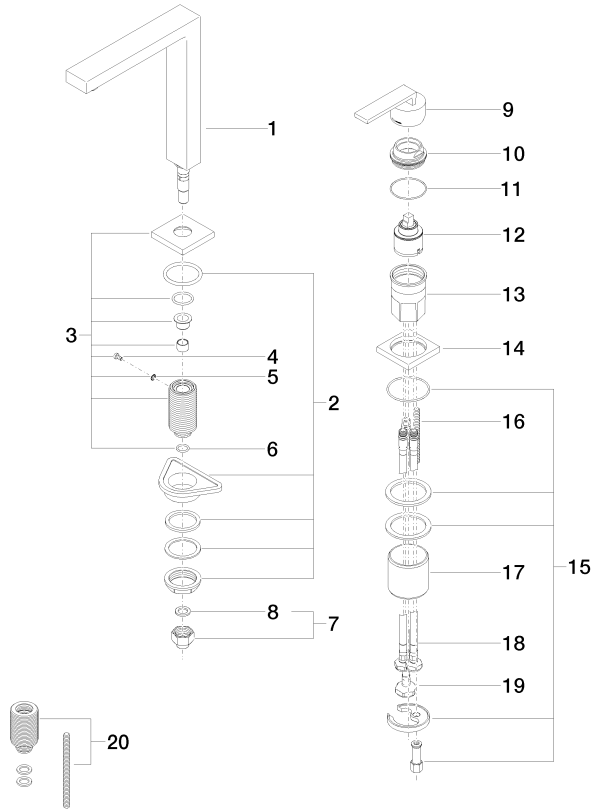

LOT BAR TAP Two-hole mixer with individual rosettes - Brushed Durabron (23kt Gold)

LOT

32 805 680

- 165mm projection
 - pivotable spout 360°
 - air-enriched flow
 - height of mixer 230 mm
 - height up to laminar flow regulator 205 mm
 - individual rosette 55 x 55 mm
 - hole diameter spout 35 mm
 - single-lever mixer hole diameter 44 mm
 - max. flow 8 l/min at 3 bar flow pressure
 - lead-free
 - WRAS 1909073
 - This product can help a building meet the requirements of Green Building Rating Systems, e.g. LEED®, BREEAM®, DGNB
- Operating unit can be positioned freely.

mm [inches]

Flow rate chart

Certificates

GDV_0400283.

WRAS_1909073.

LGA_18887.

ETA_18986.

32 805 680
Parts for other
finishes can be found
here: [Chrome](#)

Spare parts list

No.	Item Number	Name	Quantity used	Delivery time
1	90 11 06 192 04-28	spout	1	20
2	04 23 10 044 01 90	fixing set	1	2
3	90 27 78 023 00-28	rosette	1	20
4	09 30 30 057 90	screw	1	2
5	09 30 11 028 90	disc	1	2
6	90 14 10 077 00 90	seal	1	2
7	04 24 04 166 10 90	nipple	1	2
8	90 14 20 002 00 90	seal	1	2
9	90 20 78 040 00-28	handle	1	20
10	09 24 04 142-28	nut	1	20
11	09 14 10 037 90	seal	1	2
12	90 15 05 045 00 90	cartridge	1	2
13	09 30 01 100 10 90	sleeve	1	2
14	09 27 78 007-28	rosette	1	20
15	04 30 11 038 02 90	fixing set	1	2
16	09 31 11 011 90	pin	1	2
17	09 18 40 079 90	sleeve	1	2
18	04 30 04 104 00 90	hose	2	2
19	04 30 04 019 00 90	hose	1	2
20	12 802 970 90	Extension set -	1	60