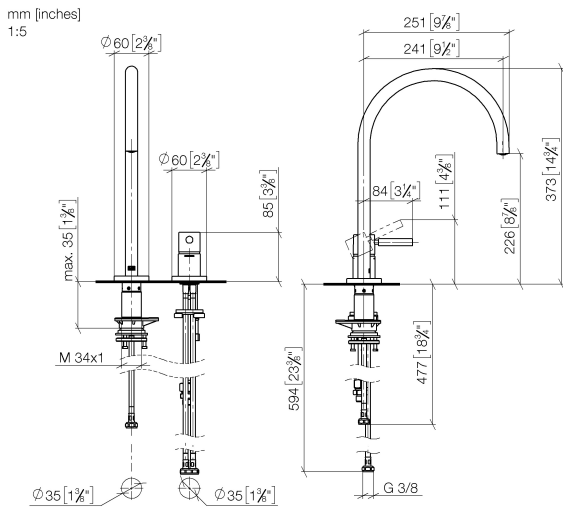

TARA ULTRA Two-hole mixer with individual rosettes - Brushed Platinum

32 815 875

- 241mm projection
- pivotable spout 360°
- Optional swivel limiter available with swivel limiter set 12 820 970 90
- air-enriched flow
- max. flow 8 l/min at 3 bar flow pressure
- lead-free
- This product can help a building meet the requirements of Green Building Rating Systems, e.g. LEED®, BREEAM®, DGNB
- WRAS

TARA ULTRA Two-hole mixer with individual rosettes - Brushed Platinum

32 815 875

Flow rate chart

Codes & Standards

DIN 4109

ISO 3822

Scottish Water
Byelaws

UK Water Supply
Regulations

Ü-Zeichen

TARA ULTRA Two-hole mixer with individual rosettes - Brushed Platinum

32 815 875

Certificates

LGA_38

WRAS_240102

TARA ULTRA Two-hole mixer with individual rosettes - Brushed Platinum

32 815 875

Spare parts list

No.	Item Number	Name	Quantity used	Delivery time
1	90 28 22 377 00-06	spout	1	-
Spare part can no longer be ordered, please order the replacement item				
2	12 820 970 90	Swivel limitation set -	1	2
3	90 30 01 299 00 90	shaft	1	2
4	04 23 10 044 08 90	fixing set	1	2
5	04 30 04 100 00 90	hose	1	2
6	90 20 87 003 00-06	handle	1	-
Spare part can no longer be ordered, please order the replacement item				
7	09 28 30 026-06	cover	1	10
8	09 14 10 091 90	seal	1	2
9	09 24 04 266 90	nut	1	2
10	90 15 05 042 00 90	cartridge	1	2
11	09 14 10 110 90	seal	1	2
12	09 27 97 040-06	rosette	1	10
13	09 31 11 011 90	pin	1	2
14	04 30 11 085 97 90	fixing set	1	2
15	04 30 04 104 00 90	hose	1	2
16	04 30 04 105 00 90	hose	2	2
17	90 24 03 250 00 90	nipple	1	2