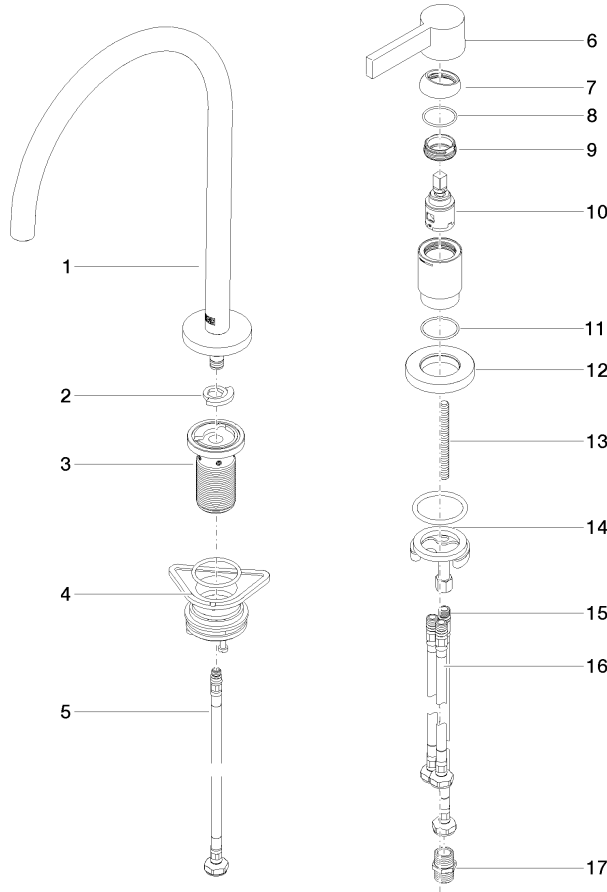

TARA ULTRA Two-hole mixer with individual rosettes - Brushed Platinum

32 815 875

- 241mm projection
- pivotable spout 360°
- Optional swivel limiter available with swivel limiter set 12 820 970 90
- air-enriched flow
- max. flow 8 l/min at 3 bar flow pressure
- lead-free
- This product can help a building meet the requirements of Green Building Rating Systems, e.g. LEED®, BREEAM®, DGNB
- WRAS

TARA ULTRA Two-hole mixer with individual rosettes - Brushed Platinum

32 815 875

Flow rate chart

Codes & Standards

DIN 4109

ISO 3822

Scottish Water
Byelaws

UK Water Supply
Regulations

Ü-Zeichen

TARA ULTRA Two-hole mixer with individual rosettes - Brushed Platinum

32 815 875

Certificates

LGA_38

WRAS_240102

TARA ULTRA Two-hole mixer with individual rosettes - Brushed Platinum

32 815 875

Spare parts list

No.	Item Number	Name	Quantity used	Delivery time
1	90 28 22 377 00-06	spout	1	-
Spare part can no longer be ordered, please order the replacement item				
2	12 820 970 90	Swivel limitation set -	1	2
3	90 30 01 299 00 90	shaft	1	2
4	04 23 10 044 08 90	fixing set	1	2
5	04 30 04 100 00 90	hose	1	2
6	90 20 87 003 00-06	handle	1	-
Spare part can no longer be ordered, please order the replacement item				
7	09 28 30 026-06	cover	1	10
8	09 14 10 091 90	seal	1	2
9	09 24 04 266 90	nut	1	2
10	90 15 05 042 00 90	cartridge	1	2
11	09 14 10 110 90	seal	1	2
12	09 27 97 040-06	rosette	1	10
13	09 31 11 011 90	pin	1	2
14	04 30 11 085 97 90	fixing set	1	2
15	04 30 04 104 00 90	hose	1	2
16	04 30 04 105 00 90	hose	2	2
17	90 24 03 250 00 90	nipple	1	2