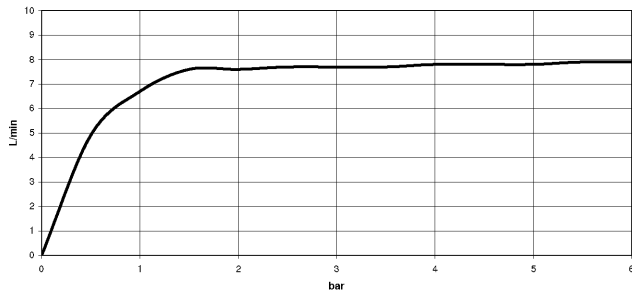

TARA ULTRA Two-hole mixer with individual rosettes - Brushed Platinum

32 815 875

- 241mm projection
- pivotable spout 360°
- Optional swivel limiter available with swivel limiter set 12 820 970 90
- air-enriched flow
- max. flow 8 l/min at 3 bar flow pressure
- lead-free
- This product can help a building meet the requirements of Green Building Rating Systems, e.g. LEED®, BREEAM®, DGNB
- WRAS

TARA ULTRA Two-hole mixer with individual rosettes - Brushed Platinum

32 815 875

Flow rate chart

Codes & Standards

DIN 4109

ISO 3822

Scottish Water
Byelaws

UK Water Supply
Regulations