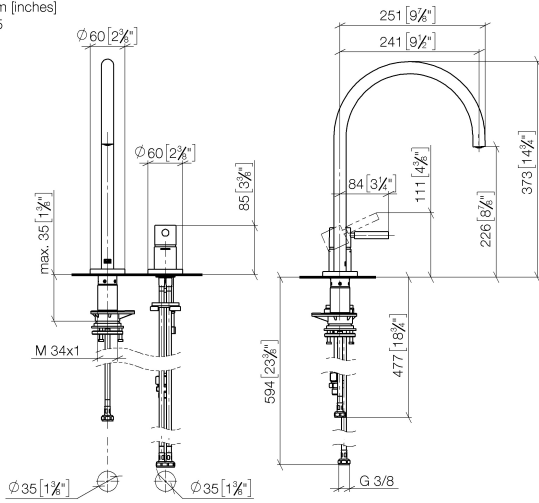

32 815 875

- 241mm projection
- pivotable spout 360°
- Optional swivel limiter available with swivel limiter set 12 820 970 90
- air-enriched flow
- max. flow 8 l/min at 3 bar flow pressure
- lead-free
- This product can help a building meet the requirements of Green Building Rating Systems, e.g. LEED®, BREEAM®, DGNB

**Recommended miscellaneous**

**Swivel limitation set -**

12 820 970 90

**Recommended miscellaneous**

**Dispenser with rosette - Champagne (22kt Gold)**

82 444 970-47

**Recommended miscellaneous**

**Strainer waste with control handle - Champagne (22kt Gold)**

10 710 970-47

32 815 875

mm [inches]  
1:5

**Flow rate chart**

**Certificates**

LGA\_38639.

WRAS\_240102014.

32 815 875

**Spare parts list**

No.	Item Number	Name	Quantity used	Delivery time
1	90 28 22 377 00-47	spout	1	-
Spare part can no longer be ordered, please order the replacement item				
2	12 820 970 90	Swivel limitation set -	1	2
3	90 30 01 299 00 90	shaft	1	2
4	04 23 10 044 08 90	fixing set	1	2
5	04 30 04 100 00 90	hose	1	2
6	90 20 87 003 00-47	handle	1	-
Spare part can no longer be ordered, please order the replacement item				
7	09 28 30 026-47	cover	1	60
8	09 14 10 091 90	seal	1	2
9	09 24 04 266 90	nut	1	2
10	90 15 05 042 00 90	cartridge	1	2
11	09 14 10 110 90	seal	1	2
12	09 27 97 040-47	rosette	1	60
13	09 31 11 011 90	pin	1	2
14	04 30 11 085 97 90	fixing set	1	2
15	04 30 04 104 00 90	hose	1	2
16	04 30 04 105 00 90	hose	2	2
17	90 24 03 250 00 90	nipple	1	2