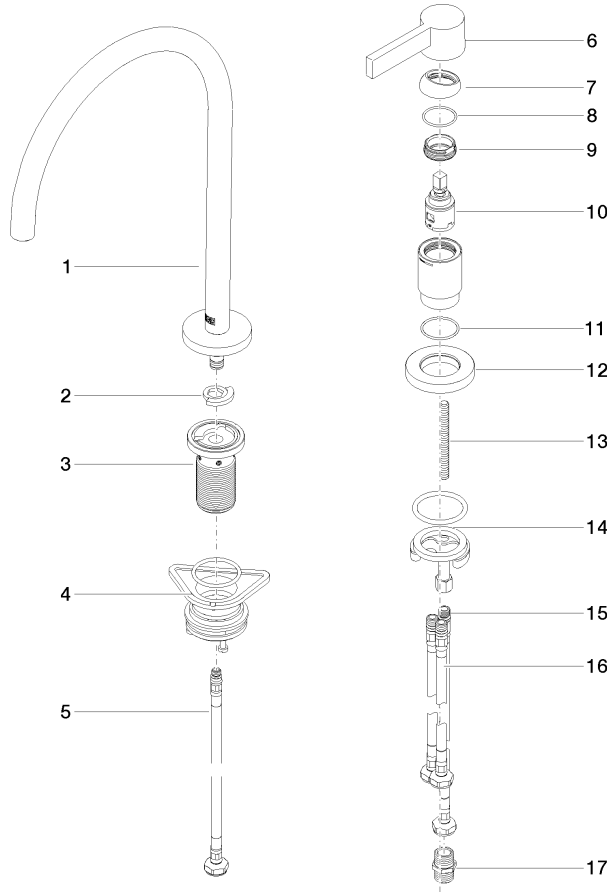

Operating unit can be positioned freely.

	Champagne (22kt Gold)	32 815 875-47
	Chrome	32 815 875-00
	Brushed Platinum	32 815 875-06
	Platinum	32 815 875-08
	Durabronze (23kt Gold)	32 815 875-09
	Dark Chrome	32 815 875-19
	Brushed Durabronze (23kt Gold)	32 815 875-28
	Matte Black	32 815 875-33
	Brushed Champagne (22kt Gold)	32 815 875-46
	Brushed Chrome	32 815 875-93
	Brushed Dark Platinum	32 815 875-99

**Recommended miscellaneous**

**Swivel limitation set -**

12 820 970 90

**Recommended miscellaneous**

**Dispenser with rosette - Champagne (22kt Gold)**

82 444 970-47

**Recommended miscellaneous**

**Strainer waste with control handle - Champagne (22kt Gold)**

10 710 970-47

32 815 875

mm [inches]  
1:5

**Flow rate chart**

**Certificates**

LGA\_38639.

WRAS\_240102014.

32 815 875

**Spare parts list**

No.	Item Number	Name	Quantity used	Delivery time
1	90 28 22 377 00-47	spout	1	-
Spare part can no longer be ordered, please order the replacement item				
2	12 820 970 90	Swivel limitation set -	1	2
3	90 30 01 299 00 90	shaft	1	2
4	04 23 10 044 08 90	fixing set	1	2
5	04 30 04 100 00 90	hose	1	2
6	90 20 87 003 00-47	handle	1	-
Spare part can no longer be ordered, please order the replacement item				
7	09 28 30 026-47	cover	1	60
8	09 14 10 091 90	seal	1	2
9	09 24 04 266 90	nut	1	2
10	90 15 05 042 00 90	cartridge	1	2
11	09 14 10 110 90	seal	1	2
12	09 27 97 040-47	rosette	1	60
13	09 31 11 011 90	pin	1	2
14	04 30 11 085 97 90	fixing set	1	2
15	04 30 04 104 00 90	hose	1	2
16	04 30 04 105 00 90	hose	2	2
17	90 24 03 250 00 90	nipple	1	2