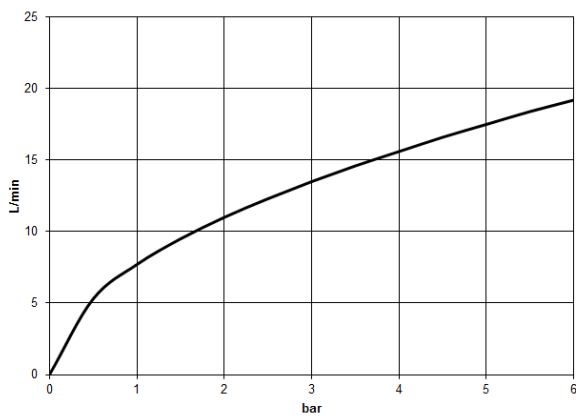

Flow rate chart

Certificates

Belgaqua_21-025- LGA_29687. WRAS_2207043.
27_1.