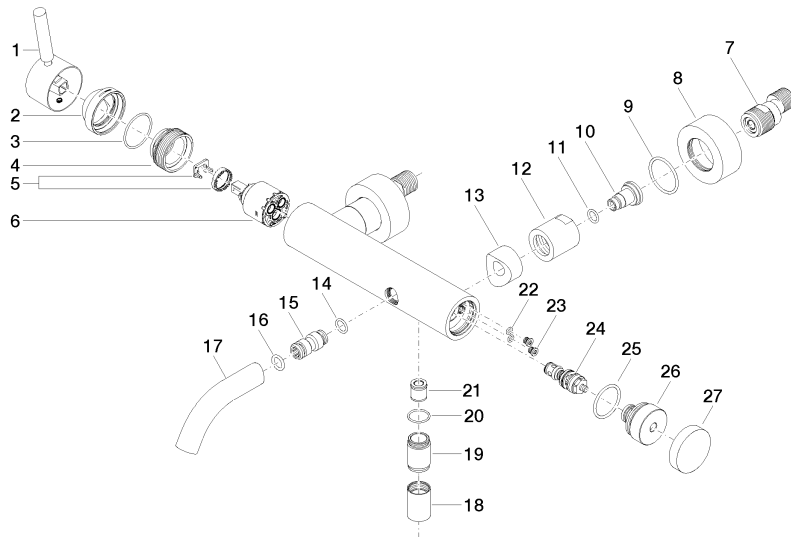

**META Single-lever bath mixer for wall mounting without shower set - Brushed Platinum**

META

33 200 660

- 202mm projection
- circular normal flow
- automatic bath/shower diverter
- 3/8" shower outlet
- slide-on rosettes Ø 60 mm
- 1/2" connection
- gauge 150 mm - 15 mm
- max. flow 14 l/min at 3 bar flow pressure

33 200 660  
mm [inches]

**Flow rate chart**

**Certificates**

Belgaqua\_21-025- LGA\_29687. WRAS\_2207043.  
27\_1.

**META Single-lever bath mixer for wall mounting without shower set - Brushed  
Platinum**

# META Single-lever bath mixer for wall mounting without shower set - Brushed Platinum

META

33 200 660

## Spare parts list

No.	Item Number	Name	Quantity used	Delivery time
1	90 20 66 007 00-06	handle	1	10
2	09 28 30 032-06	cover	1	10
3	09 14 10 102 90	seal	1	2
4	09 24 04 296 90	nut	1	2
5	90 28 10 148 00 90	accessories	1	2
6	90 15 05 064 00 90	cartridge	1	2
7	04 11 04 030 00 90	connection	2	2
8	09 27 62 004-06	rosette	2	10
9	09 14 10 119 90	seal	2	2
10	09 29 05 005 20 90	nipple	2	60
11	09 14 10 008 90	seal	2	2
12	09 23 10 048-06	nut	2	10
13	09 18 40 059-06	sleeve	2	10
14	09 14 10 003 90	seal	1	2
15	09 24 04 043 90	nipple	1	2
16	90 14 10 011 00 90	seal	1	2
17	90 11 06 213 00-06	spout	1	10
18	90 21 02 069 00-06	cover	1	10
19	09 24 03 115 20-06	nipple	1	10
20	90 14 10 032 00 90	seal	1	2
21	90 23 01 141 00 90	back-flow preventer	1	2
22	09 14 10 001 90	seal	2	2
23	09 30 30 113 20 90	screw	2	2
24	90 31 09 032 00-06	diverter	1	10
25	09 14 10 101 90	seal	1	2
26	09 21 10 035 20-06	nipple	1	10
27	09 20 62 031-06	handle	1	10