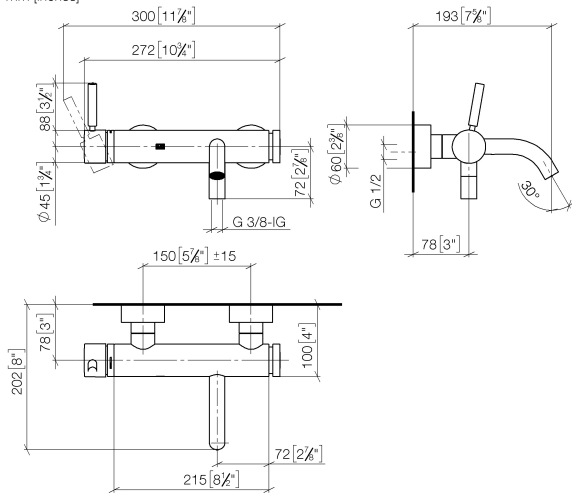

**META Single-lever bath mixer for wall mounting without shower set - Brushed Platinum**

META

33 200 660

- 202mm projection
- circular normal flow
- automatic bath/shower diverter
- 3/8" shower outlet
- slide-on rosettes Ø 60 mm
- 1/2" connection
- gauge 150 mm - 15 mm
- max. flow 14 l/min at 3 bar flow pressure

33 200 660  
mm [inches]

**Flow rate chart**

**Certificates**

Belgaqua\_21-025- LGA\_29687. WRAS\_2207043.  
27\_1.

**META Single-lever bath mixer for wall mounting without shower set - Brushed  
Platinum**

# META Single-lever bath mixer for wall mounting without shower set - Brushed Platinum

META

33 200 660

## Spare parts list

No.	Item Number	Name	Quantity used	Delivery time
1	90 20 66 007 00-06	handle	1	10
2	09 28 30 032-06	cover	1	10
3	09 14 10 102 90	seal	1	2
4	09 24 04 296 90	nut	1	2
5	90 28 10 148 00 90	accessories	1	2
6	90 15 05 064 00 90	cartridge	1	2
7	04 11 04 030 00 90	connection	2	2
8	09 27 62 004-06	rosette	2	10
9	09 14 10 119 90	seal	2	2
10	09 29 05 005 20 90	nipple	2	60
11	09 14 10 008 90	seal	2	2
12	09 23 10 048-06	nut	2	10
13	09 18 40 059-06	sleeve	2	10
14	09 14 10 003 90	seal	1	2
15	09 24 04 043 90	nipple	1	2
16	90 14 10 011 00 90	seal	1	2
17	90 11 06 213 00-06	spout	1	10
18	90 21 02 069 00-06	cover	1	10
19	09 24 03 115 20-06	nipple	1	10
20	90 14 10 032 00 90	seal	1	2
21	90 23 01 141 00 90	back-flow preventer	1	2
22	09 14 10 001 90	seal	2	2
23	09 30 30 113 20 90	screw	2	2
24	90 31 09 032 00-06	diverter	1	10
25	09 14 10 101 90	seal	1	2
26	09 21 10 035 20-06	nipple	1	10
27	09 20 62 031-06	handle	1	10