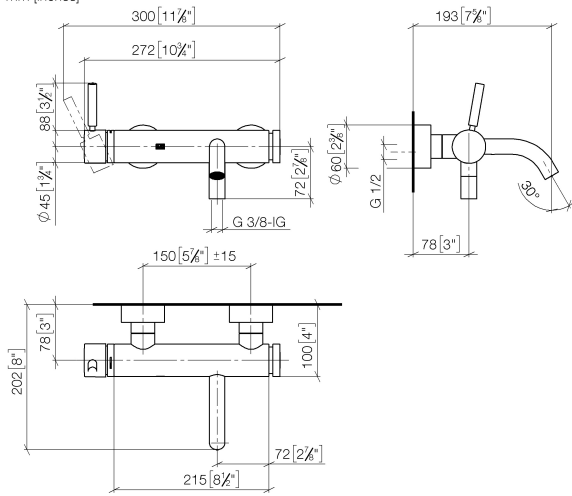

**META Single-lever bath mixer for wall mounting without shower set - Dark  
Chrome**

META

33 200 660

- 202mm projection
- circular normal flow
- automatic bath/shower diverter
- 3/8" shower outlet
- slide-on rosettes Ø 60 mm
- 1/2" connection
- gauge 150 mm - 15 mm
- max. flow 14 l/min at 3 bar flow pressure

33 200 660  
mm [inches]

**Flow rate chart**

**Certificates**

LGA\_29687.

WRAS\_2207043.

**META Single-lever bath mixer for wall mounting without shower set - Dark  
Chrome**

META

33 200 660