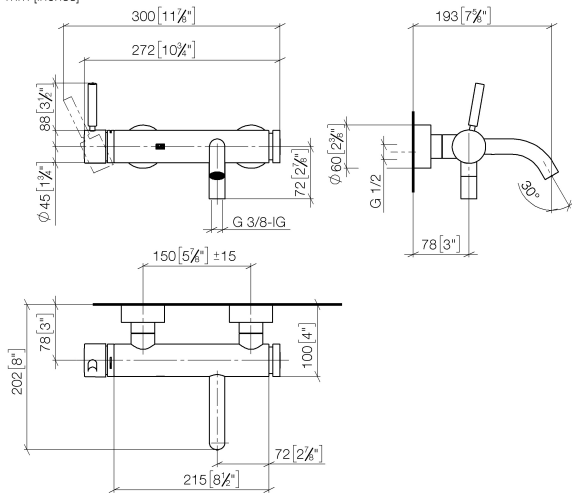

META Single-lever bath mixer for wall mounting without shower set - Brushed Light Gold

META

33 200 660

- 202mm projection
- circular normal flow
- automatic bath/shower diverter
- 3/8" shower outlet
- slide-on rosettes Ø 60 mm
- 1/2" connection
- gauge 150 mm - 15 mm
- max. flow 14 l/min at 3 bar flow pressure

33 200 660
mm [inches]

Flow rate chart

Certificates

LGA_29687.

**META Single-lever bath mixer for wall mounting without shower set - Brushed
Light Gold**

META

33 200 660

Parts for other
finishes can be found
here: [Chrome](#)

META Single-lever bath mixer for wall mounting without shower set - Brushed Light Gold

META

33 200 660

Spare parts list

No.	Item Number	Name	Quantity used	Delivery time
1	90 20 66 007 00-27	handle	1	30
2	09 28 30 032-27	cover	1	60
3	09 14 10 102 90	seal	1	2
4	09 24 04 296 90	nut	1	2
5	90 28 10 148 00 90	accessories	1	2
6	90 15 05 064 00 90	cartridge	1	2
7	04 11 04 030 00 90	connection	2	2
8	09 27 62 004-27	rosette	2	60
9	09 14 10 119 90	seal	2	2
10	09 29 05 005 20 90	nipple	2	60
11	09 14 10 008 90	seal	2	2
12	09 23 10 048-27	nut	2	60
13	09 18 40 059-27	sleeve	2	60
14	09 14 10 003 90	seal	1	2
15	09 24 04 043 90	nipple	1	2
16	90 14 10 011 00 90	seal	1	2
17	90 11 06 213 00-27	spout	1	-
Spare part can no longer be ordered, please order the replacement item				
18	90 21 02 069 00-27	cover	1	30
19	09 24 03 115 20-27	nipple	1	60
20	90 14 10 032 00 90	seal	1	2
21	90 23 01 141 00 90	back-flow preventer	1	2
22	09 14 10 001 90	seal	2	2
23	09 30 30 113 20 90	screw	2	2
24	90 31 09 032 00-27	diverter	1	-
Spare part can no longer be ordered, please order the replacement item				
25	09 14 10 101 90	seal	1	2
26	09 21 10 035 20-27	nipple	1	60
27	09 20 62 031-27	handle	1	60