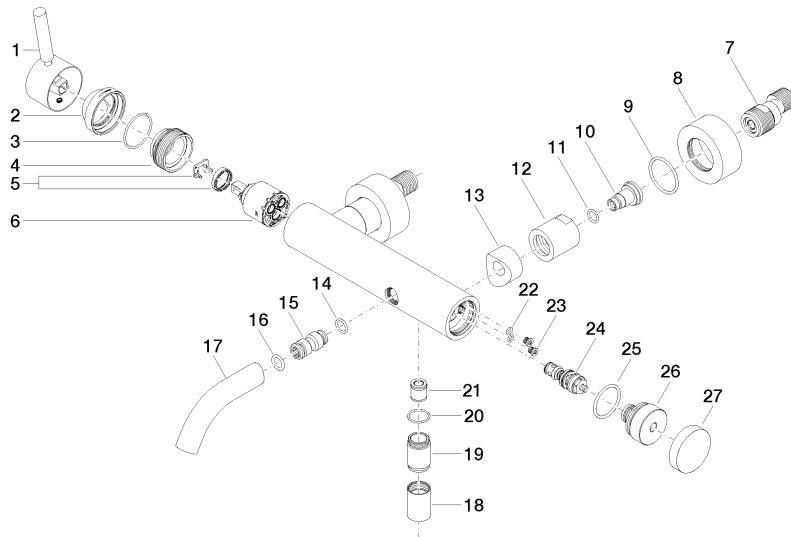

META Single-lever bath mixer for wall mounting without shower set - Brushed Light Gold

META

33 200 660

- 202mm projection
- circular normal flow
- automatic bath/shower diverter
- 3/8" shower outlet
- slide-on rosettes Ø 60 mm
- 1/2" connection
- gauge 150 mm - 15 mm
- max. flow 14 l/min at 3 bar flow pressure

33 200 660
mm [inches]

Flow rate chart

Certificates

LGA_29687.

**META Single-lever bath mixer for wall mounting without shower set - Brushed
Light Gold**

META

33 200 660

Parts for other
finishes can be found
here: [Chrome](#)

META Single-lever bath mixer for wall mounting without shower set - Brushed Light Gold

META

33 200 660

Spare parts list

No.	Item Number	Name	Quantity used	Delivery time
1	90 20 66 007 00-27	handle	1	30
2	09 28 30 032-27	cover	1	60
3	09 14 10 102 90	seal	1	2
4	09 24 04 296 90	nut	1	2
5	90 28 10 148 00 90	accessories	1	2
6	90 15 05 064 00 90	cartridge	1	2
7	04 11 04 030 00 90	connection	2	2
8	09 27 62 004-27	rosette	2	60
9	09 14 10 119 90	seal	2	2
10	09 29 05 005 20 90	nipple	2	60
11	09 14 10 008 90	seal	2	2
12	09 23 10 048-27	nut	2	60
13	09 18 40 059-27	sleeve	2	60
14	09 14 10 003 90	seal	1	2
15	09 24 04 043 90	nipple	1	2
16	90 14 10 011 00 90	seal	1	2
17	90 11 06 213 00-27	spout	1	-
Spare part can no longer be ordered, please order the replacement item				
18	90 21 02 069 00-27	cover	1	30
19	09 24 03 115 20-27	nipple	1	60
20	90 14 10 032 00 90	seal	1	2
21	90 23 01 141 00 90	back-flow preventer	1	2
22	09 14 10 001 90	seal	2	2
23	09 30 30 113 20 90	screw	2	2
24	90 31 09 032 00-27	diverter	1	-
Spare part can no longer be ordered, please order the replacement item				
25	09 14 10 101 90	seal	1	2
26	09 21 10 035 20-27	nipple	1	60
27	09 20 62 031-27	handle	1	60