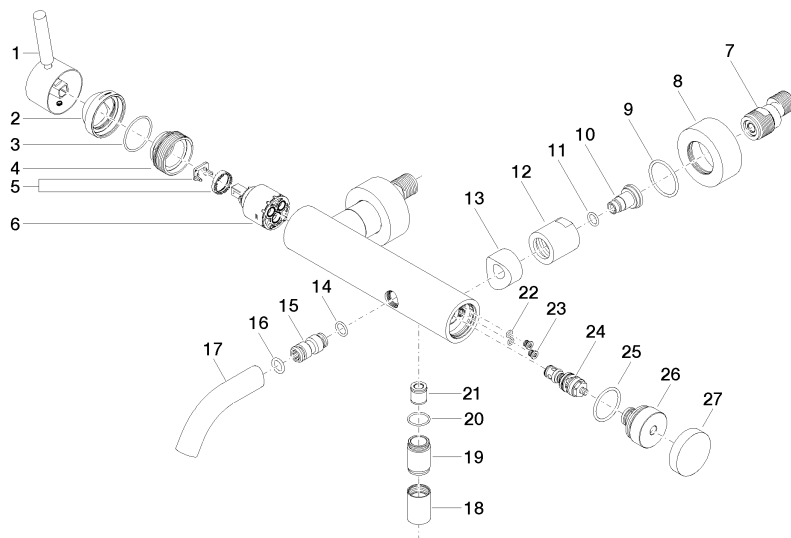

**META Single-lever bath mixer for wall mounting without shower set - Matte Black**

META

33 200 660

- 202mm projection
- circular normal flow
- automatic bath/shower diverter
- 3/8" shower outlet
- slide-on rosettes Ø 60 mm
- 1/2" connection
- gauge 150 mm - 15 mm
- max. flow 14 l/min at 3 bar flow pressure

33 200 660  
mm [inches]

**Flow rate chart**

**Certificates**

Belgaqua\_21-025- LGA\_29687. WRAS\_2207043.  
27\_1.

**META Single-lever bath mixer for wall mounting without shower set - Matte  
Black**

META

# META Single-lever bath mixer for wall mounting without shower set - Matte Black

META

33 200 660

## Spare parts list

No.	Item Number	Name	Quantity used	Delivery time
1	90 20 66 007 00-33	handle	1	30
2	09 28 30 032-33	cover	1	30
3	09 14 10 102 90	seal	1	2
4	09 24 04 296 90	nut	1	2
5	90 28 10 148 00 90	accessories	1	2
6	90 15 05 064 00 90	cartridge	1	2
7	04 11 04 030 00 90	connection	2	2
8	09 27 62 004-33	rosette	2	30
9	09 14 10 119 90	seal	2	2
10	09 29 05 005 20 90	nipple	2	60
11	09 14 10 008 90	seal	2	2
12	09 23 10 048-33	nut	2	30
13	09 18 40 059-33	sleeve	2	30
14	09 14 10 003 90	seal	1	2
15	09 24 04 043 90	nipple	1	2
16	90 14 10 011 00 90	seal	1	2
17	90 11 06 213 00-33	spout	1	30
18	90 21 02 069 00-33	cover	1	30
19	09 24 03 115 20-33	nipple	1	30
20	90 14 10 032 00 90	seal	1	2
21	90 23 01 141 00 90	back-flow preventer	1	2
22	09 14 10 001 90	seal	2	2
23	09 30 30 113 20 90	screw	2	2
24	90 31 09 032 00-33	diverter	1	-
Spare part can no longer be ordered, please order the replacement item				
25	09 14 10 101 90	seal	1	2
26	09 21 10 035 20-33	nipple	1	30
27	09 20 62 031-33	handle	1	30