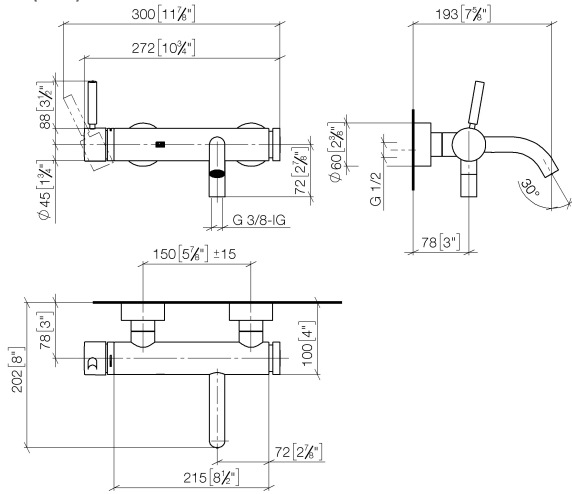

**META Single-lever bath mixer for wall mounting without shower set - Matte Black**

META

33 200 660

- 202mm projection
- circular normal flow
- automatic bath/shower diverter
- 3/8" shower outlet
- slide-on rosettes Ø 60 mm
- 1/2" connection
- gauge 150 mm - 15 mm
- max. flow 14 l/min at 3 bar flow pressure

33 200 660  
mm [inches]

**Flow rate chart**

**Certificates**

Belgaqua\_21-025- LGA\_29687. WRAS\_2207043.  
27\_1.

**META Single-lever bath mixer for wall mounting without shower set - Matte  
Black**

META

# META Single-lever bath mixer for wall mounting without shower set - Matte Black

META

33 200 660

## Spare parts list

No.	Item Number	Name	Quantity used	Delivery time
1	90 20 66 007 00-33	handle	1	30
2	09 28 30 032-33	cover	1	30
3	09 14 10 102 90	seal	1	2
4	09 24 04 296 90	nut	1	2
5	90 28 10 148 00 90	accessories	1	2
6	90 15 05 064 00 90	cartridge	1	2
7	04 11 04 030 00 90	connection	2	2
8	09 27 62 004-33	rosette	2	30
9	09 14 10 119 90	seal	2	2
10	09 29 05 005 20 90	nipple	2	60
11	09 14 10 008 90	seal	2	2
12	09 23 10 048-33	nut	2	30
13	09 18 40 059-33	sleeve	2	30
14	09 14 10 003 90	seal	1	2
15	09 24 04 043 90	nipple	1	2
16	90 14 10 011 00 90	seal	1	2
17	90 11 06 213 00-33	spout	1	30
18	90 21 02 069 00-33	cover	1	30
19	09 24 03 115 20-33	nipple	1	30
20	90 14 10 032 00 90	seal	1	2
21	90 23 01 141 00 90	back-flow preventer	1	2
22	09 14 10 001 90	seal	2	2
23	09 30 30 113 20 90	screw	2	2
24	90 31 09 032 00-33	diverter	1	-
Spare part can no longer be ordered, please order the replacement item				
25	09 14 10 101 90	seal	1	2
26	09 21 10 035 20-33	nipple	1	30
27	09 20 62 031-33	handle	1	30