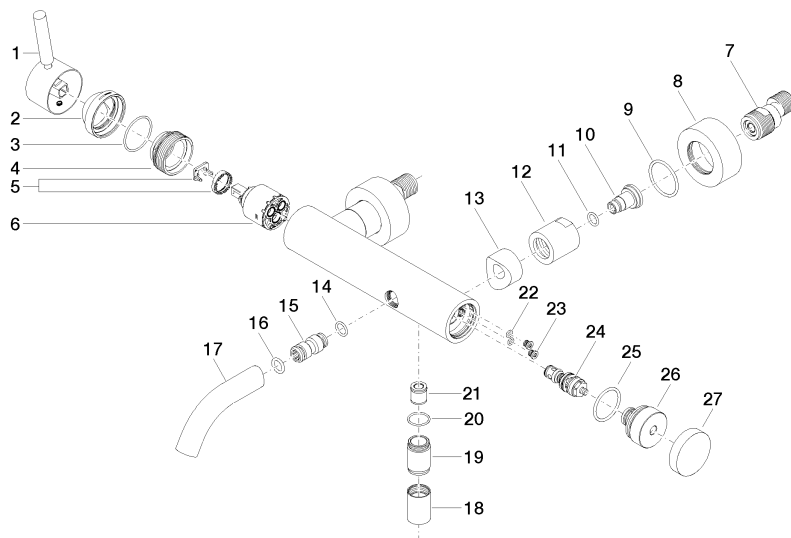

**META Single-lever bath mixer for wall mounting without shower set - Brushed Chrome**

META

33 200 660

- 202mm projection
- circular normal flow
- automatic bath/shower diverter
- 3/8" shower outlet
- slide-on rosettes Ø 60 mm
- 1/2" connection
- gauge 150 mm - 15 mm
- max. flow 14 l/min at 3 bar flow pressure

33 200 660  
mm [inches]

**Flow rate chart**

**Certificates**

Belgaqua\_21-025- LGA\_29687. WRAS\_2207043.  
27\_1.

META Single-lever bath mixer for wall mounting without shower set - Brushed  
Chrome

META

# META Single-lever bath mixer for wall mounting without shower set - Brushed Chrome

META

33 200 660

## Spare parts list

No.	Item Number	Name	Quantity used	Delivery time
1	90 20 66 007 00-93	handle	1	20
2	09 28 30 032-93	cover	1	20
3	09 14 10 102 90	seal	1	2
4	09 24 04 296 90	nut	1	2
5	90 28 10 148 00 90	accessories	1	2
6	90 15 05 064 00 90	cartridge	1	2
7	04 11 04 030 00 90	connection	2	2
8	09 27 62 004-93	rosette	2	20
9	09 14 10 119 90	seal	2	2
10	09 29 05 005 20 90	nipple	2	60
11	09 14 10 008 90	seal	2	2
12	09 23 10 048-93	nut	2	20
13	09 18 40 059-93	sleeve	2	20
14	09 14 10 003 90	seal	1	2
15	09 24 04 043 90	nipple	1	2
16	90 14 10 011 00 90	seal	1	2
17	90 11 06 213 00-93	spout	1	20
18	90 21 02 069 00-93	cover	1	-
Spare part can no longer be ordered, please order the replacement item				
19	09 24 03 115 20-93	nipple	1	20
20	90 14 10 032 00 90	seal	1	2
21	90 23 01 141 00 90	back-flow preventer	1	2
22	09 14 10 001 90	seal	2	2
23	09 30 30 113 20 90	screw	2	2
24	90 31 09 032 00-93	diverter	1	20
25	09 14 10 101 90	seal	1	2
26	09 21 10 035 20-93	nipple	1	20
27	09 20 62 031-93	handle	1	20