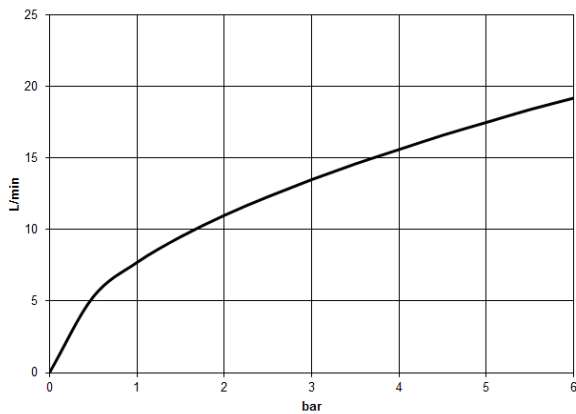

**META Single-lever bath mixer for wall mounting without shower set - Brushed Chrome**

META

33 200 660

- 202mm projection
- circular normal flow
- automatic bath/shower diverter
- 3/8" shower outlet
- slide-on rosettes Ø 60 mm
- 1/2" connection
- gauge 150 mm - 15 mm
- max. flow 14 l/min at 3 bar flow pressure

33 200 660  
mm [inches]

**Flow rate chart**

**Certificates**

Belgaqua\_21-025- LGA\_29687. WRAS\_2207043.  
27\_1.

META Single-lever bath mixer for wall mounting without shower set - Brushed  
Chrome

META