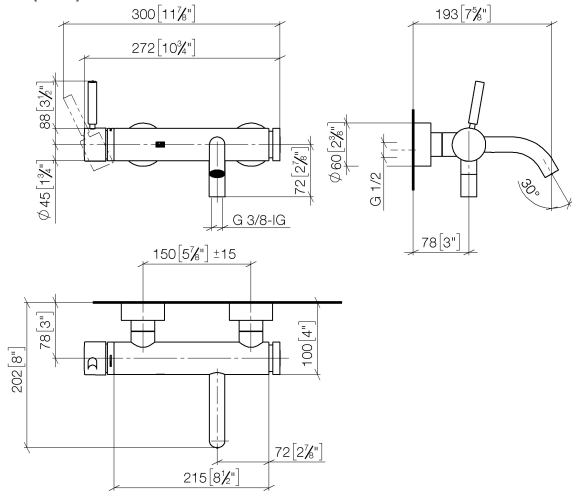

**META Single-lever bath mixer for wall mounting without shower set - Brushed Chrome**

META

33 200 660

- 202mm projection
- circular normal flow
- automatic bath/shower diverter
- 3/8" shower outlet
- slide-on rosettes Ø 60 mm
- 1/2" connection
- gauge 150 mm - 15 mm
- max. flow 14 l/min at 3 bar flow pressure

33 200 660  
mm [inches]

**Flow rate chart**

**Certificates**

Belgaqua\_21-025- LGA\_29687. WRAS\_2207043.  
27\_1.

META Single-lever bath mixer for wall mounting without shower set - Brushed  
Chrome

META

# META Single-lever bath mixer for wall mounting without shower set - Brushed Chrome

META

33 200 660

## Spare parts list

No.	Item Number	Name	Quantity used	Delivery time
1	90 20 66 007 00-93	handle	1	20
2	09 28 30 032-93	cover	1	20
3	09 14 10 102 90	seal	1	2
4	09 24 04 296 90	nut	1	2
5	90 28 10 148 00 90	accessories	1	2
6	90 15 05 064 00 90	cartridge	1	2
7	04 11 04 030 00 90	connection	2	2
8	09 27 62 004-93	rosette	2	20
9	09 14 10 119 90	seal	2	2
10	09 29 05 005 20 90	nipple	2	60
11	09 14 10 008 90	seal	2	2
12	09 23 10 048-93	nut	2	20
13	09 18 40 059-93	sleeve	2	20
14	09 14 10 003 90	seal	1	2
15	09 24 04 043 90	nipple	1	2
16	90 14 10 011 00 90	seal	1	2
17	90 11 06 213 00-93	spout	1	20
18	90 21 02 069 00-93	cover	1	-
Spare part can no longer be ordered, please order the replacement item				
19	09 24 03 115 20-93	nipple	1	20
20	90 14 10 032 00 90	seal	1	2
21	90 23 01 141 00 90	back-flow preventer	1	2
22	09 14 10 001 90	seal	2	2
23	09 30 30 113 20 90	screw	2	2
24	90 31 09 032 00-93	diverter	1	20
25	09 14 10 101 90	seal	1	2
26	09 21 10 035 20-93	nipple	1	20
27	09 20 62 031-93	handle	1	20