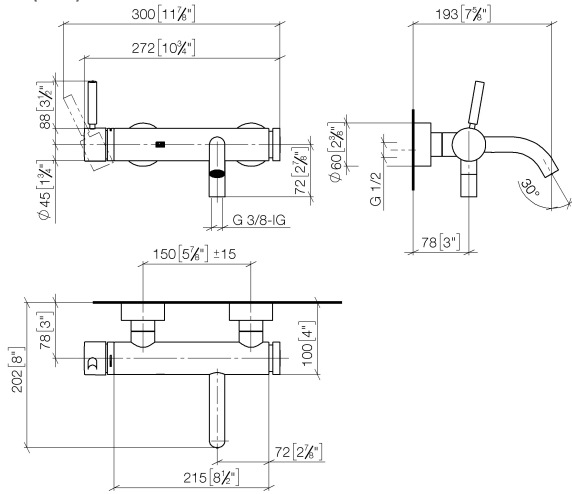

META Single-lever bath mixer for wall mounting without shower set - Brushed Dark Platinum

META

33 200 660

- 202mm projection
- circular normal flow
- automatic bath/shower diverter
- 3/8" shower outlet
- slide-on rosettes Ø 60 mm
- 1/2" connection
- gauge 150 mm - 15 mm
- max. flow 14 l/min at 3 bar flow pressure

33 200 660
mm [inches]

Flow rate chart

Certificates

LGA_29687.

META Single-lever bath mixer for wall mounting without shower set - Brushed Dark Platinum

META

33 200 660

Parts for other finishes can be found here: [Chrome](#)

META Single-lever bath mixer for wall mounting without shower set - Brushed Dark Platinum

META

33 200 660

Spare parts list

No.	Item Number	Name	Quantity used	Delivery time
1	90 20 66 007 00-99	handle	1	30
2	09 28 30 032-99	cover	1	60
3	09 14 10 102 90	seal	1	2
4	09 24 04 296 90	nut	1	2
5	90 28 10 148 00 90	accessories	1	2
6	90 15 05 064 00 90	cartridge	1	2
7	04 11 04 030 00 90	connection	2	2
8	09 27 62 004-99	rosette	2	30
9	09 14 10 119 90	seal	2	2
10	09 29 05 005 20 90	nipple	2	60
11	09 14 10 008 90	seal	2	2
12	09 23 10 048-99	nut	2	30
13	09 18 40 059-99	sleeve	2	60
14	09 14 10 003 90	seal	1	2
15	09 24 04 043 90	nipple	1	2
16	90 14 10 011 00 90	seal	1	2
17	90 11 06 213 00-99	spout	1	30
18	90 21 02 069 00-99	cover	1	30
19	09 24 03 115 20-99	nipple	1	30
20	90 14 10 032 00 90	seal	1	2
21	90 23 01 141 00 90	back-flow preventer	1	2
22	09 14 10 001 90	seal	2	2
23	09 30 30 113 20 90	screw	2	2
24	90 31 09 032 00-99	diverter	1	30
25	09 14 10 101 90	seal	1	2
26	09 21 10 035 20-99	nipple	1	60
27	09 20 62 031-99	handle	1	60