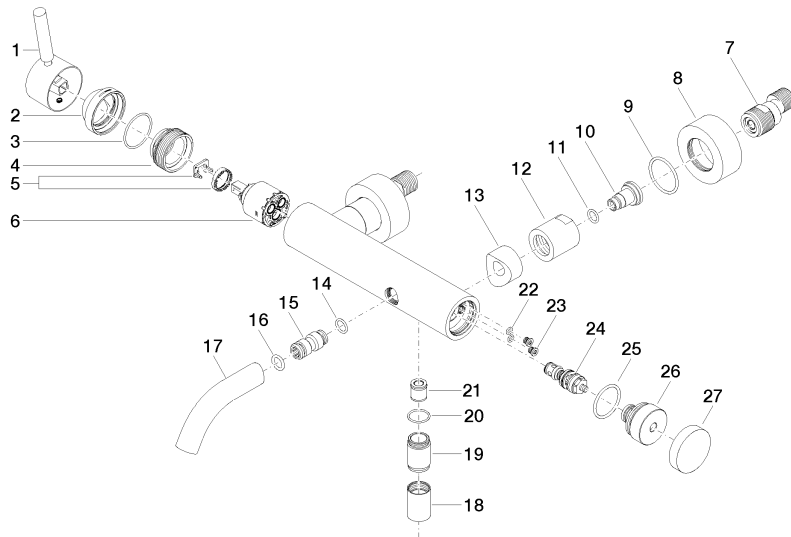

META Single-lever bath mixer for wall mounting without shower set - Brushed Dark Platinum

META

33 200 660

- 202mm projection
- circular normal flow
- automatic bath/shower diverter
- 3/8" shower outlet
- slide-on rosettes Ø 60 mm
- 1/2" connection
- gauge 150 mm - 15 mm
- max. flow 14 l/min at 3 bar flow pressure

33 200 660
mm [inches]

Flow rate chart

Certificates

LGA_29687.

META Single-lever bath mixer for wall mounting without shower set - Brushed Dark Platinum

META

33 200 660

Parts for other finishes can be found here: [Chrome](#)

META Single-lever bath mixer for wall mounting without shower set - Brushed Dark Platinum

META

33 200 660

Spare parts list

No.	Item Number	Name	Quantity used	Delivery time
1	90 20 66 007 00-99	handle	1	30
2	09 28 30 032-99	cover	1	60
3	09 14 10 102 90	seal	1	2
4	09 24 04 296 90	nut	1	2
5	90 28 10 148 00 90	accessories	1	2
6	90 15 05 064 00 90	cartridge	1	2
7	04 11 04 030 00 90	connection	2	2
8	09 27 62 004-99	rosette	2	30
9	09 14 10 119 90	seal	2	2
10	09 29 05 005 20 90	nipple	2	60
11	09 14 10 008 90	seal	2	2
12	09 23 10 048-99	nut	2	30
13	09 18 40 059-99	sleeve	2	60
14	09 14 10 003 90	seal	1	2
15	09 24 04 043 90	nipple	1	2
16	90 14 10 011 00 90	seal	1	2
17	90 11 06 213 00-99	spout	1	30
18	90 21 02 069 00-99	cover	1	30
19	09 24 03 115 20-99	nipple	1	30
20	90 14 10 032 00 90	seal	1	2
21	90 23 01 141 00 90	back-flow preventer	1	2
22	09 14 10 001 90	seal	2	2
23	09 30 30 113 20 90	screw	2	2
24	90 31 09 032 00-99	diverter	1	30
25	09 14 10 101 90	seal	1	2
26	09 21 10 035 20-99	nipple	1	60
27	09 20 62 031-99	handle	1	60