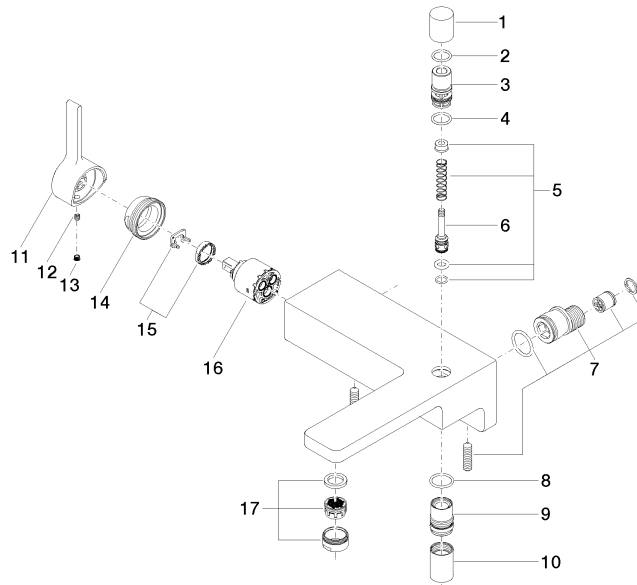

LULU Single-lever bath mixer for wall mounting without shower set - Brushed
Platinum

LULU

33 200 710

- 190mm projection
- circular normal flow
- automatic bath/shower diverter
- 3/8" shower outlet
- 1/2" connection
- gauge 150 mm - 10 mm
- max. flow 17.8 l/min at 3 bar flow pressure

Intrinsic protection against back flow.

	Brushed Platinum	33 200 710-06
	Chrome	33 200 710-00

33 200 710

mm [inches]

Flow rate chart

Certificates

LGA_9961.

Belgaqua_21-376-
27_1.

33 200 710

Parts for other
finishes can be found
here: [Chrome](#)

Spare parts list

No.	Item Number	Name	Quantity used	Delivery time
1	09 20 71 031-06	handle	1	10
2	90 14 10 033 00 90	seal	1	2
3	09 21 34 080-06	nipple	1	10
4	90 14 10 055 00 90	seal	1	2
5	90 16 02 023 00 90	spring	1	2
6	09 31 09 094 20-06	pull-rod	1	10
7	90 11 04 042 00 90	connection	2	2
8	09 14 10 122 90	seal	1	2
9	09 24 03 129-06	nipple	1	60
10	90 21 02 069 00-06	cover	1	10
11	09 20 71 001-06	handle	1	60
12	90 31 11 030 00 90	pin	1	2
13	90 31 20 109 00 90	plug	1	2
14	09 24 04 141-06	nut	1	10
15	90 28 10 148 00 90	accessories	1	2
16	90 15 05 064 00 90	cartridge	1	2
17	90 23 01 118 00-06	aerator	1	10