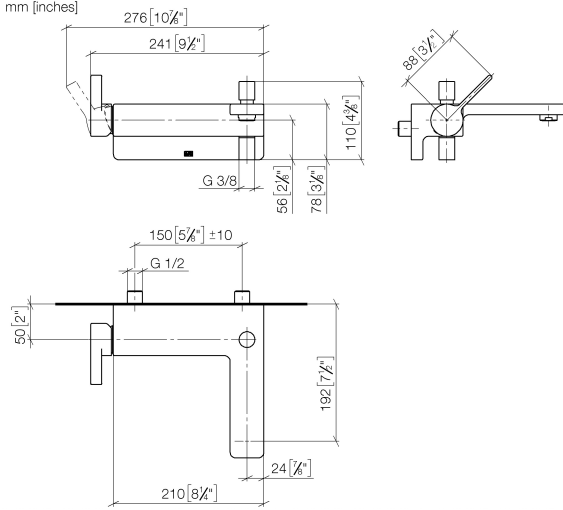

LULU Single-lever bath mixer for wall mounting without shower set - Brushed
Platinum

LULU

33 200 710

- 190mm projection
- circular normal flow
- automatic bath/shower diverter
- 3/8" shower outlet
- 1/2" connection
- gauge 150 mm - 10 mm
- max. flow 17.8 l/min at 3 bar flow pressure

Intrinsic protection against back flow.

	Brushed Platinum	33 200 710-06
	Chrome	33 200 710-00

33 200 710

mm [inches]

Flow rate chart

Certificates

LGA_9961.

Belgaqua_21-376-
27_1.

33 200 710

Parts for other
finishes can be found
here: [Chrome](#)

Spare parts list

No.	Item Number	Name	Quantity used	Delivery time
1	09 20 71 031-06	handle	1	10
2	90 14 10 033 00 90	seal	1	2
3	09 21 34 080-06	nipple	1	10
4	90 14 10 055 00 90	seal	1	2
5	90 16 02 023 00 90	spring	1	2
6	09 31 09 094 20-06	pull-rod	1	10
7	90 11 04 042 00 90	connection	2	2
8	09 14 10 122 90	seal	1	2
9	09 24 03 129-06	nipple	1	60
10	90 21 02 069 00-06	cover	1	10
11	09 20 71 001-06	handle	1	60
12	90 31 11 030 00 90	pin	1	2
13	90 31 20 109 00 90	plug	1	2
14	09 24 04 141-06	nut	1	10
15	90 28 10 148 00 90	accessories	1	2
16	90 15 05 064 00 90	cartridge	1	2
17	90 23 01 118 00-06	aerator	1	10