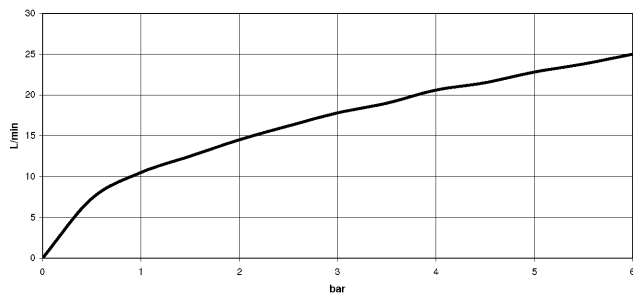

LULU Single-lever bath mixer for wall mounting without shower set - Brushed
Platinum

LULU

33 200 710

- 190mm projection
- circular normal flow
- automatic bath/shower diverter
- 3/8" shower outlet
- 1/2" connection
- gauge 150 mm - 10 mm
- max. flow 17.8 l/min at 3 bar flow pressure

Intrinsic protection against back flow.

	Brushed Platinum	33 200 710-06
	Chrome	33 200 710-00

33 200 710

mm [inches]

Flow rate chart

Certificates

LGA_9961.

Belgaqua_21-376-
27_1.