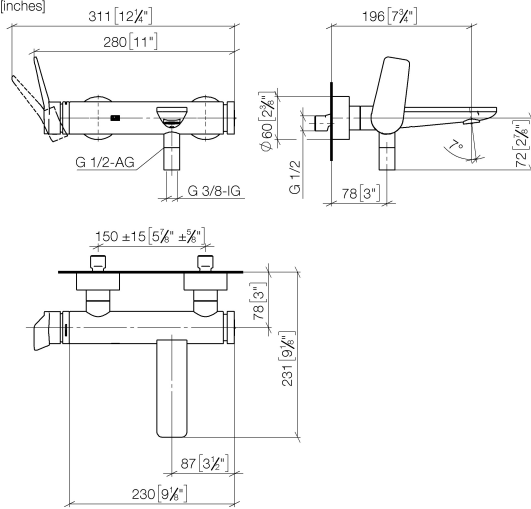

LISSÉ Single-lever bath mixer for wall mounting without shower set - Dark Chrome

LISSÉ

33 200 845

- 190-200mm projection
- circular normal flow
- automatic bath/shower diverter
- 3/8" shower outlet
- slide-on rosettes Ø 60 mm
- 1/2" connection
- gauge 150 mm - 15 mm
- max. flow 13.5 l/min at 3 bar flow pressure

Intrinsic protection against back flow.

	Dark Chrome	33 200 845-19
	Chrome	33 200 845-00
	Brushed Platinum	33 200 845-06
	Matte Black	33 200 845-33
	Brushed Chrome	33 200 845-93
	Brushed Dark Platinum	33 200 845-99

33 200 845

mm [inches]

Flow rate chart

Certificates

LGA_9603.

WRAS_2311042.

LISSE Single-lever bath mixer for wall mounting without shower set - Dark
Chrome

LISSE

33 200 845

Parts for other
finishes can be found
here: [Chrome](#)

33 200 845

Spare parts list

No.	Item Number	Name	Quantity used	Delivery time
1	09 20 84 021-19	handle	1	60
2	90 31 11 030 00 90	pin	2	2
3	09 28 30 032-19	cover	1	20
4	90 31 20 087 00-19	plug	1	20
5	09 14 10 102 90	seal	1	2
6	09 14 10 190 90	seal	1	2
7	09 24 04 296 90	nut	1	2
8	90 28 10 148 00 90	accessories	1	2
9	90 15 05 064 00 90	cartridge	1	2
10	04 11 04 030 00 90	connection	2	2
11	09 27 62 004-19	rosette	2	20
12	09 14 10 119 90	seal	2	2
13	09 29 05 005 20-19	nipple	2	20
14	09 14 10 008 90	seal	2	2
15	09 23 10 048-19	nut	2	20
16	09 18 40 059-19	sleeve	2	20
17	09 14 10 003 90	seal	1	2
18	09 24 04 043 90	nipple	1	2
19	90 14 10 011 00 90	seal	1	2
20	09 11 84 012-19	spout	1	60
21	90 23 01 161 00-19	aerator	1	20
22	90 21 02 069 00-19	cover	1	20
23	09 24 03 115 20-19	nipple	1	20
24	90 14 10 032 00 90	seal	1	2
25	90 23 01 141 00 90	back-flow preventer	1	2
26	09 14 10 001 90	seal	2	2
27	09 30 30 113 20 90	screw	2	2
28	90 31 09 032 00-19	diverter	1	20
29	09 14 10 101 90	seal	1	2
30	09 21 10 035 20-19	nipple	1	20
31	09 20 62 031-19	handle	1	20