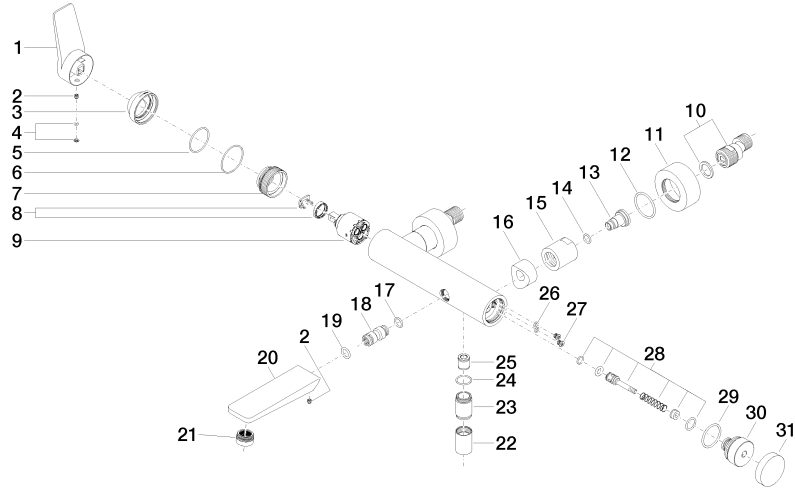

LISSÉ Single-lever bath mixer for wall mounting without shower set - Dark Chrome

LISSÉ

33 200 845

- 190-200mm projection
- circular normal flow
- automatic bath/shower diverter
- 3/8" shower outlet
- slide-on rosettes Ø 60 mm
- 1/2" connection
- gauge 150 mm - 15 mm
- max. flow 13.5 l/min at 3 bar flow pressure

33 200 845

mm [inches]

Flow rate chart

Certificates

LGA_9603.

WRAS_2311042.

LISSE Single-lever bath mixer for wall mounting without shower set - Dark
Chrome

LISSE

33 200 845

Parts for other
finishes can be found
here: [Chrome](#)

33 200 845

Spare parts list

No.	Item Number	Name	Quantity used	Delivery time
1	09 20 84 021-19	handle	1	60
2	90 31 11 030 00 90	pin	2	2
3	09 28 30 032-19	cover	1	20
4	90 31 20 087 00-19	plug	1	20
5	09 14 10 102 90	seal	1	2
6	09 14 10 190 90	seal	1	2
7	09 24 04 296 90	nut	1	2
8	90 28 10 148 00 90	accessories	1	2
9	90 15 05 064 00 90	cartridge	1	2
10	04 11 04 030 00 90	connection	2	2
11	09 27 62 004-19	rosette	2	20
12	09 14 10 119 90	seal	2	2
13	09 29 05 005 20-19	nipple	2	20
14	09 14 10 008 90	seal	2	2
15	09 23 10 048-19	nut	2	20
16	09 18 40 059-19	sleeve	2	20
17	09 14 10 003 90	seal	1	2
18	09 24 04 043 90	nipple	1	2
19	90 14 10 011 00 90	seal	1	2
20	09 11 84 012-19	spout	1	60
21	90 23 01 161 00-19	aerator	1	20
22	90 21 02 069 00-19	cover	1	20
23	09 24 03 115 20-19	nipple	1	20
24	90 14 10 032 00 90	seal	1	2
25	90 23 01 141 00 90	back-flow preventer	1	2
26	09 14 10 001 90	seal	2	2
27	09 30 30 113 20 90	screw	2	2
28	90 31 09 032 00-19	diverter	1	20
29	09 14 10 101 90	seal	1	2
30	09 21 10 035 20-19	nipple	1	20
31	09 20 62 031-19	handle	1	20