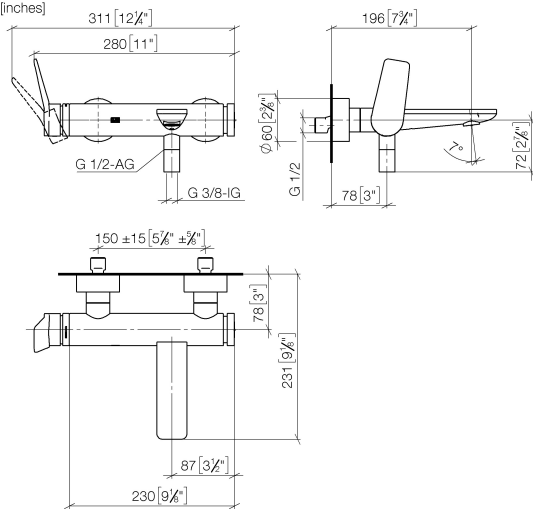

LISSÉ Single-lever bath mixer for wall mounting without shower set - Brushed Dark Platinum

LISSÉ

33 200 845

- 190-200mm projection
- circular normal flow
- automatic bath/shower diverter
- 3/8" shower outlet
- slide-on rosettes Ø 60 mm
- 1/2" connection
- gauge 150 mm - 15 mm
- max. flow 13.5 l/min at 3 bar flow pressure

Intrinsic protection against back flow.

	Brushed Dark Platinum	33 200 845-99
	Chrome	33 200 845-00
	Brushed Platinum	33 200 845-06
	Dark Chrome	33 200 845-19
	Matte Black	33 200 845-33
	Brushed Chrome	33 200 845-93

33 200 845
mm [inches]

Flow rate chart

Certificates

LGA_9603.

WRAS_2311042.

**LISSE Single-lever bath mixer for wall mounting without shower set - Brushed
Dark Platinum**

LISSE

33 200 845