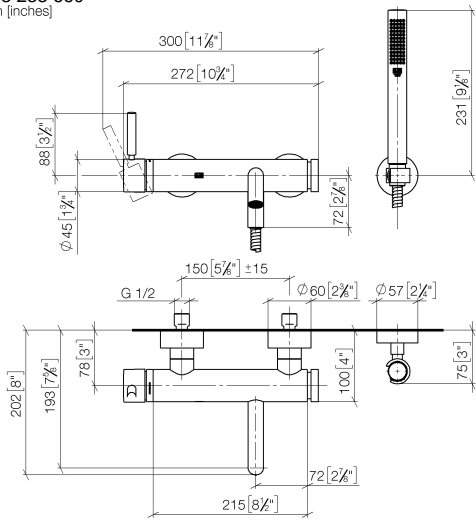

**META Single-lever bath mixer for wall mounting with hand shower set -
Brushed Platinum**

META

33 233 660

- spout: circular, air-enriched flow
- max. flow 14 l/min at 3 bar flow pressure
- Hand shower: COMPACT RAIN, max. flow rate 6.8 l/min (at 3 bar)
- complete hand shower set with anti-scale system
- automatic bath/shower diverter
- 202mm projection
- slide-on rosettes Ø 60 mm
- gauge 150 mm - 15 mm
- 1/2" connection
- metal shower hose 1250mm with integrated anti-twist protection
- shower holder rosette Ø 57mm
- WRAS 2207043

**META Single-lever bath mixer for wall mounting with hand shower set -
Brushed Platinum**

META

33 233 660
mm [inches]

Flow rate chart

Certificates

Belgaqua_21-025- LGA_29687. WRAS_2207043.
27_1.

**META Single-lever bath mixer for wall mounting with hand shower set -
Brushed Platinum**

META

33 233 660
Parts for other
finishes can be found
here: Chrome

Spare parts list

No.	Item Number	Name	Quantity used	Delivery time
1	33 200 660-06	META Single-lever bath mixer for wall mounting without shower set - Brushed Platinum	1	10
2	28 050 920-06	holder	1	-
Spare part can no longer be ordered, please order the replacement item				
3	90 30 02 072 00-06	Metal shower hose 1/2" x 3/8" x 1250 mm - Brushed Platinum	1	10
4	90 12 11 140 30-06	shower	1	10