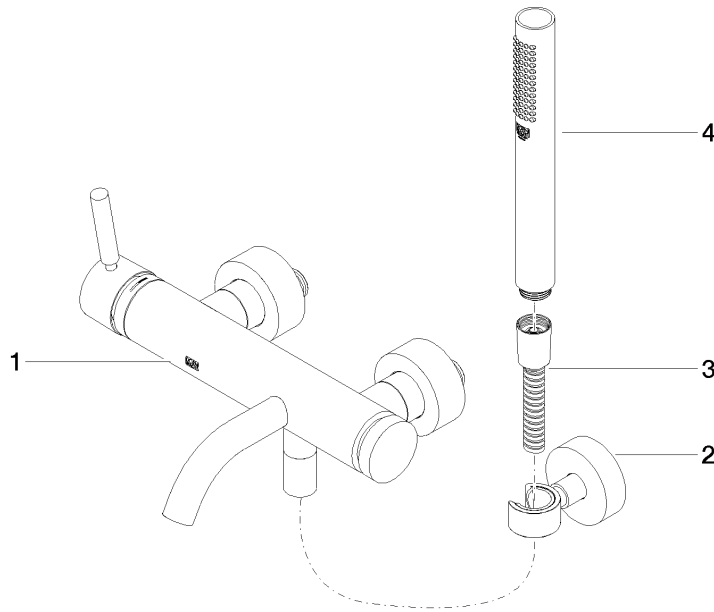

**META Single-lever bath mixer for wall mounting with hand shower set -
Brushed Platinum**

META

33 233 660

- spout: circular, air-enriched flow
- max. flow 14 l/min at 3 bar flow pressure
- Hand shower: COMPACT RAIN, max. flow rate 6.8 l/min (at 3 bar)
- complete hand shower set with anti-scale system
- automatic bath/shower diverter
- 202mm projection
- slide-on rosettes Ø 60 mm
- gauge 150 mm - 15 mm
- 1/2" connection
- metal shower hose 1250mm with integrated anti-twist protection
- shower holder rosette Ø 57mm
- WRAS 2207043

**META Single-lever bath mixer for wall mounting with hand shower set -
Brushed Platinum**

META

33 233 660
mm [inches]

Flow rate chart

Certificates

Belgaqua_21-025- LGA_29687. WRAS_2207043.
27_1.

**META Single-lever bath mixer for wall mounting with hand shower set -
Brushed Platinum**

META

33 233 660
Parts for other
finishes can be found
here: Chrome

Spare parts list

No.	Item Number	Name	Quantity used	Delivery time
1	33 200 660-06	META Single-lever bath mixer for wall mounting without shower set - Brushed Platinum	1	10
2	28 050 920-06	holder	1	-
Spare part can no longer be ordered, please order the replacement item				
3	90 30 02 072 00-06	Metal shower hose 1/2" x 3/8" x 1250 mm - Brushed Platinum	1	10
4	90 12 11 140 30-06	shower	1	10