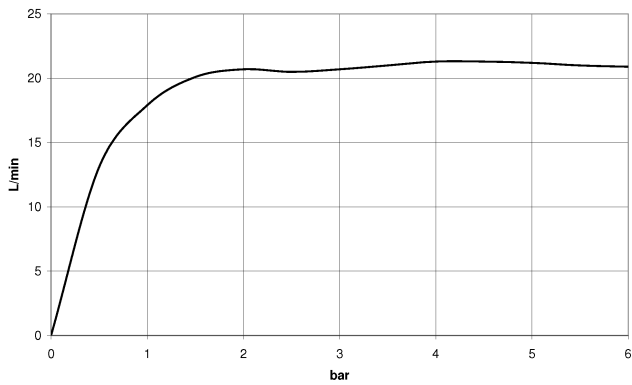

**META Single-lever bath mixer for wall mounting with hand shower set -
Brushed Platinum**

META

33 233 660

- spout: circular, air-enriched flow
- max. flow 14 l/min at 3 bar flow pressure
- Hand shower: COMPACT RAIN, max. flow rate 6.8 l/min (at 3 bar)
- complete hand shower set with anti-scale system
- automatic bath/shower diverter
- 202mm projection
- slide-on rosettes Ø 60 mm
- gauge 150 mm - 15 mm
- 1/2" connection
- metal shower hose 1250mm with integrated anti-twist protection
- shower holder rosette Ø 57mm
- WRAS 2207043

Intrinsic protection against back flow.

	Brushed Platinum	33 233 660-06
	Chrome	33 233 660-00
	Dark Chrome	33 233 660-19
	Light Gold	33 233 660-26
	Brushed Light Gold	33 233 660-27
	Matte Black	33 233 660-33
	Brushed Bronze	33 233 660-42
	Brushed Champagne (22kt Gold)	33 233 660-46
	Champagne (22kt Gold)	33 233 660-47
	Brushed Chrome	33 233 660-93
	Brushed Dark Platinum	33 233 660-99

**META Single-lever bath mixer for wall mounting with hand shower set -
Brushed Platinum**

META

33 233 660
mm [inches]

Flow rate chart

Certificates

Belgaqua_21-025- LGA_29687. WRAS_2207043.
27_1.

**META Single-lever bath mixer for wall mounting with hand shower set -
Brushed Platinum**