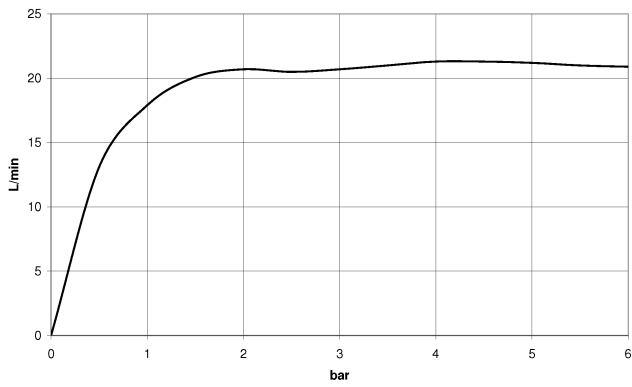

**META Single-lever bath mixer for wall mounting with hand shower set - Dark Chrome**

META

33 233 660

- spout: circular, air-enriched flow
- max. flow 14 l/min at 3 bar flow pressure
- Hand shower: COMPACT RAIN, max. flow rate 6.8 l/min (at 3 bar)
- complete hand shower set with anti-scale system
- automatic bath/shower diverter
- 202mm projection
- slide-on rosettes Ø 60 mm
- gauge 150 mm - 15 mm
- 1/2" connection
- metal shower hose 1250mm with integrated anti-twist protection
- shower holder rosette Ø 57mm
- WRAS 2207043

Intrinsic protection against back flow.

	Dark Chrome	33 233 660-19
	Chrome	33 233 660-00
	Brushed Platinum	33 233 660-06
	Light Gold	33 233 660-26
	Brushed Light Gold	33 233 660-27
	Matte Black	33 233 660-33
	Brushed Bronze	33 233 660-42
	Brushed Champagne (22kt Gold)	33 233 660-46
	Champagne (22kt Gold)	33 233 660-47
	Brushed Chrome	33 233 660-93
	Brushed Dark Platinum	33 233 660-99

33 233 660  
mm [inches]

**Flow rate chart**

**Certificates**

LGA\_29687.

WRAS\_2207043.

META Single-lever bath mixer for wall mounting with hand shower set - Dark  
Chrome

META

33 233 660  
Parts for other  
finishes can be found  
here: [Chrome](#)