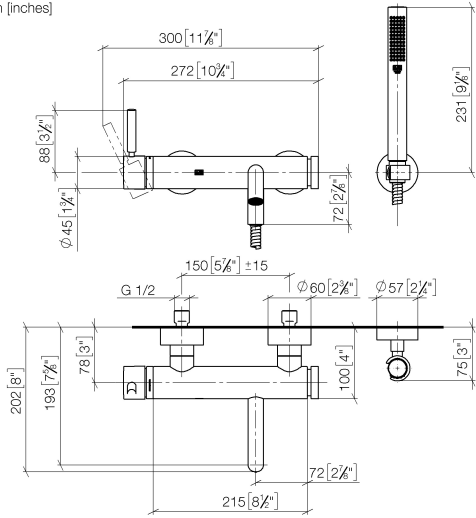

**META Single-lever bath mixer for wall mounting with hand shower set - Dark Chrome**

META

33 233 660

- spout: circular, air-enriched flow
- max. flow 14 l/min at 3 bar flow pressure
- Hand shower: COMPACT RAIN, max. flow rate 6.8 l/min (at 3 bar)
- complete hand shower set with anti-scale system
- automatic bath/shower diverter
- 202mm projection
- slide-on rosettes Ø 60 mm
- gauge 150 mm - 15 mm
- 1/2" connection
- metal shower hose 1250mm with integrated anti-twist protection
- shower holder rosette Ø 57mm
- WRAS 2207043

Intrinsic protection against back flow.

	Dark Chrome	33 233 660-19
	Chrome	33 233 660-00
	Brushed Platinum	33 233 660-06
	Light Gold	33 233 660-26
	Brushed Light Gold	33 233 660-27
	Matte Black	33 233 660-33
	Brushed Bronze	33 233 660-42
	Brushed Champagne (22kt Gold)	33 233 660-46
	Champagne (22kt Gold)	33 233 660-47
	Brushed Chrome	33 233 660-93
	Brushed Dark Platinum	33 233 660-99

33 233 660  
mm [inches]

**Flow rate chart**

**Certificates**

LGA\_29687.

WRAS\_2207043.

META Single-lever bath mixer for wall mounting with hand shower set - Dark  
Chrome

META

33 233 660  
Parts for other  
finishes can be found  
here: [Chrome](#)